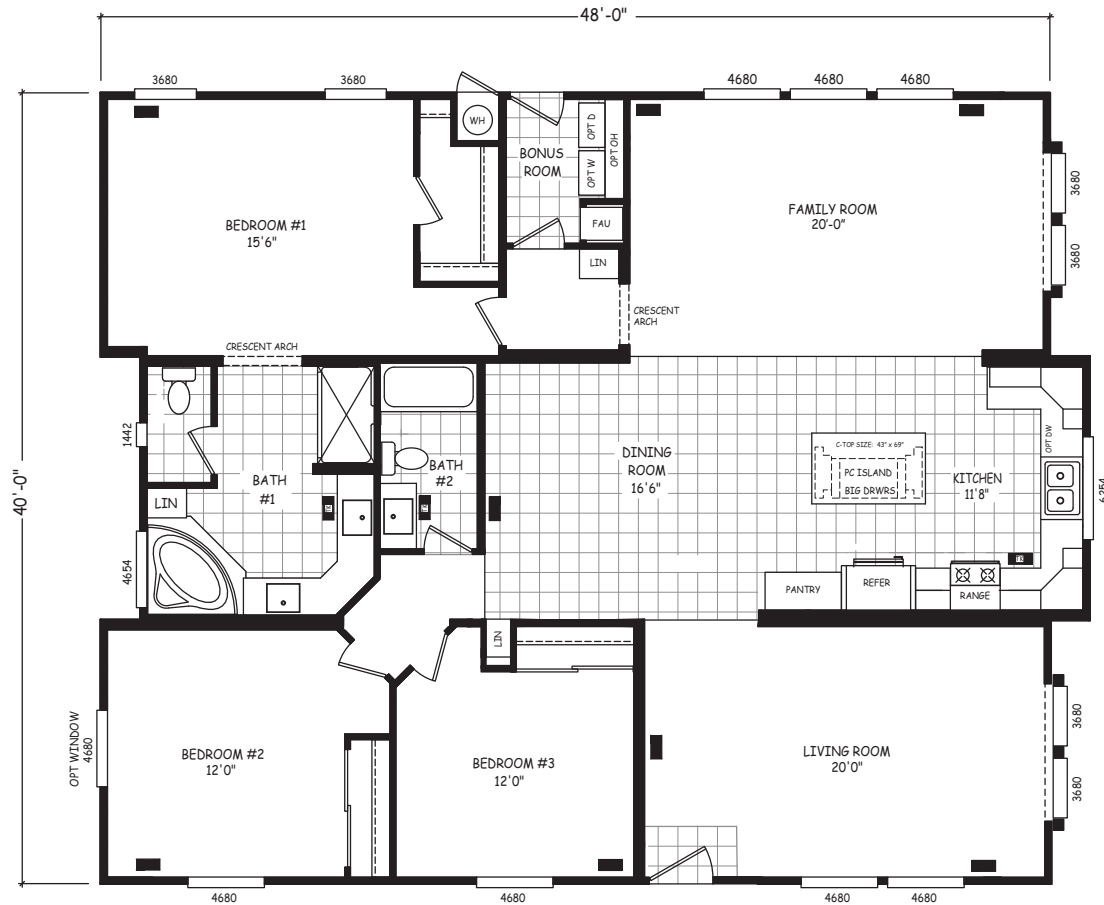

# Parkchester

Pinnacle Series

1,920 SQ. FT. (Approximate) 3 Bedroom, 2 Bath

Last Updated: 8-22-22

**FACTORY EXPO OUTLET CENTER**

5757 S. Palo Verde Rd., #202  
Tucson, AZ 85706

**FactoryBuiltHomesDirect.com | 1-800-965-2781**