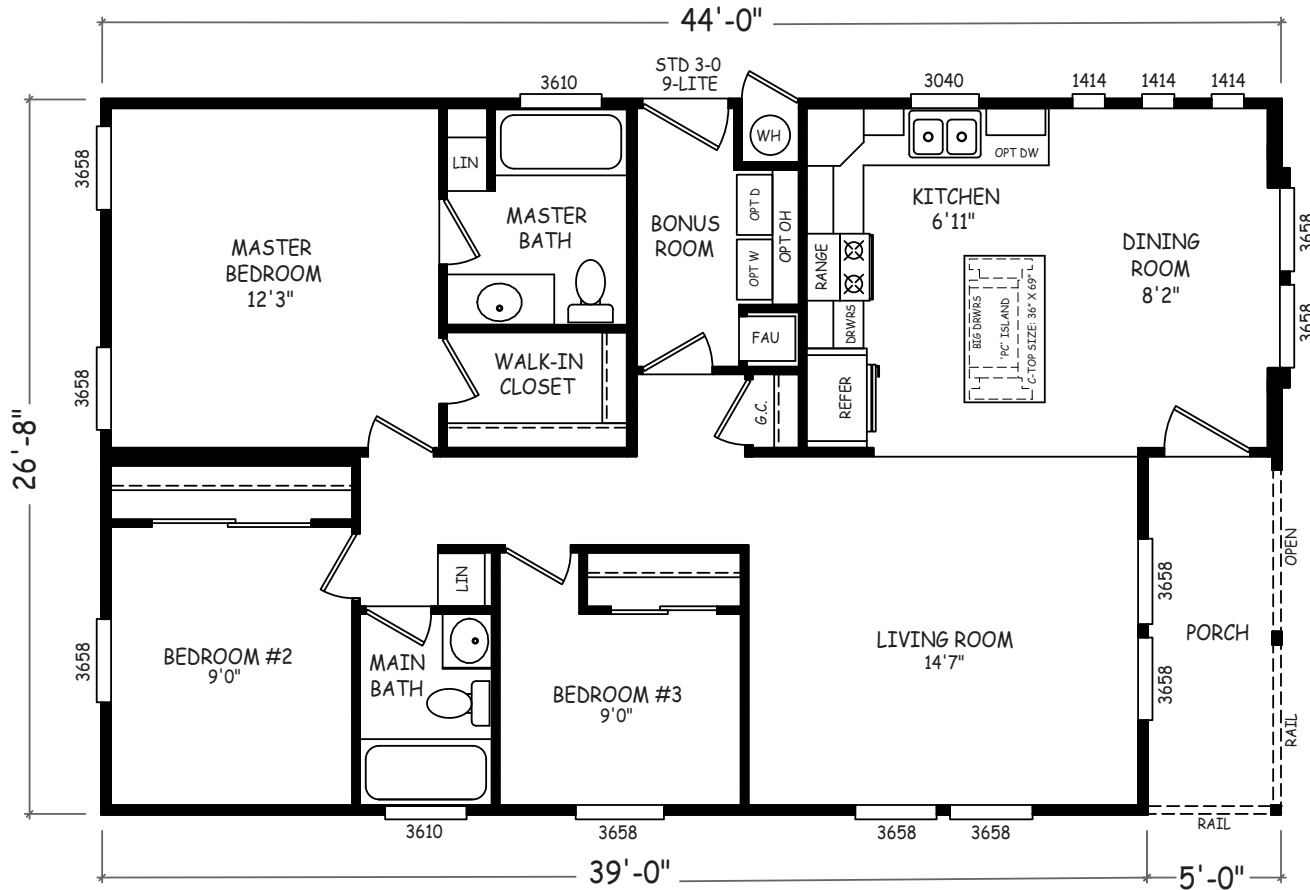

Peavine

Sedona Ridge Classic Series

1,173 SQ. FT. (Approximate) 3 Bedroom, 2 Bath

Last Updated: 2-2-23

FACTORY EXPO OUTLET CENTER
 5757 S. Palo Verde Rd., #202
 Tucson, AZ 85706

FactoryBuiltHomesDirect.com | 1-800-965-2781