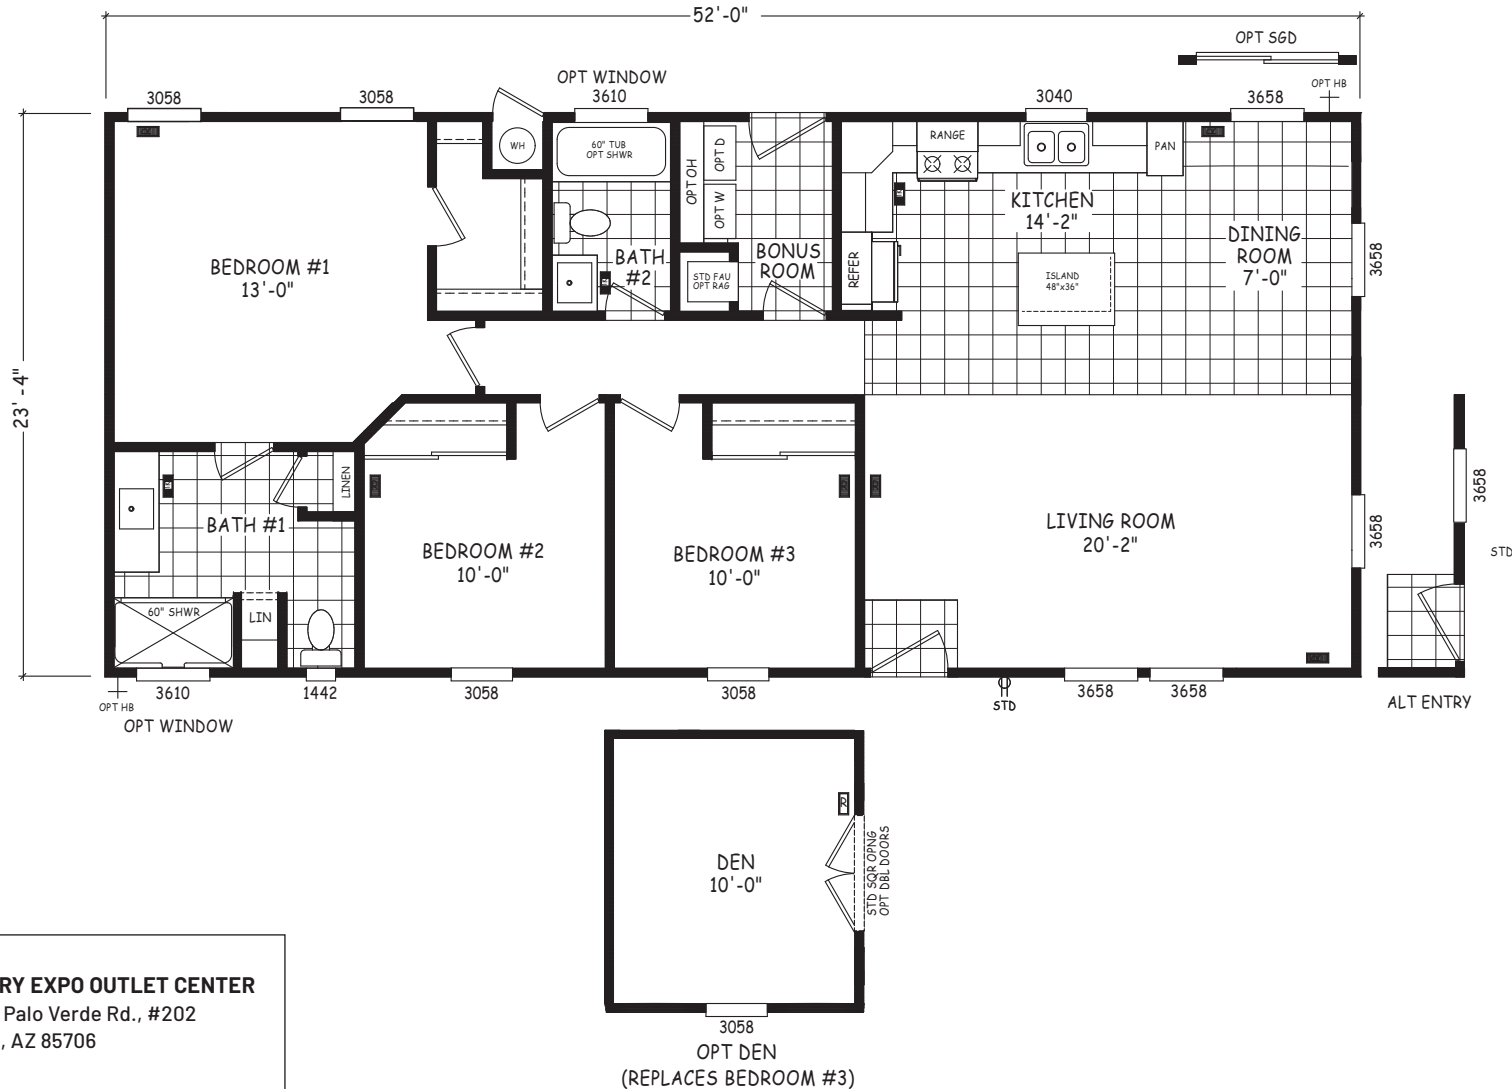

Peridot

Edge Series

1,214 SQ. FT. (Approximate) 3 Bedroom, 2 Bath

Last Updated: 5-21-24

FACTORY EXPO OUTLET CENTER
 5757 S. Palo Verde Rd., #202
 Tucson, AZ 85706

FactoryBuiltHomesDirect.com | 1-800-965-2781