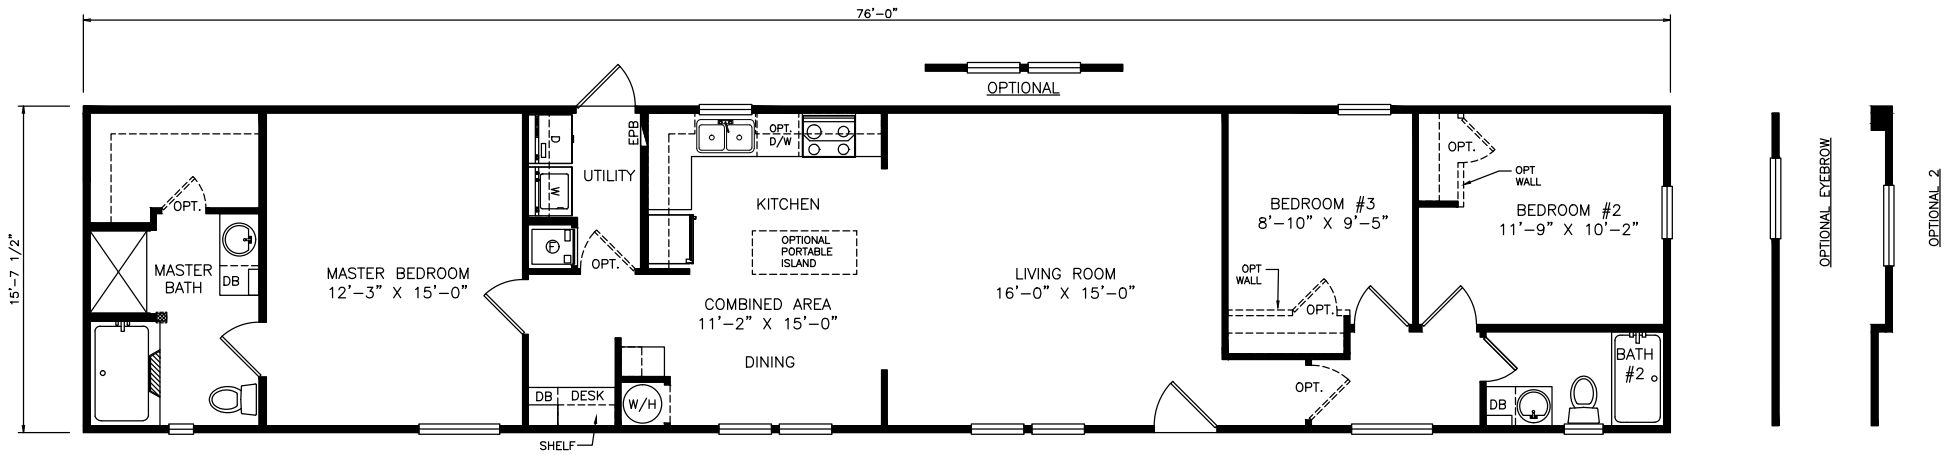

Prado

Classic Series - Single Section

1,193 SQ. FT. (Approximate) 3 Bedrooms, 2 Baths

Last Updated: 6-9-21

FACTORY EXPO OUTLET CENTER
 5757 S. Palo Verde Rd., #202
 Tucson, AZ 85706

FactoryBuiltHomesDirect.com | 1-800-965-2781