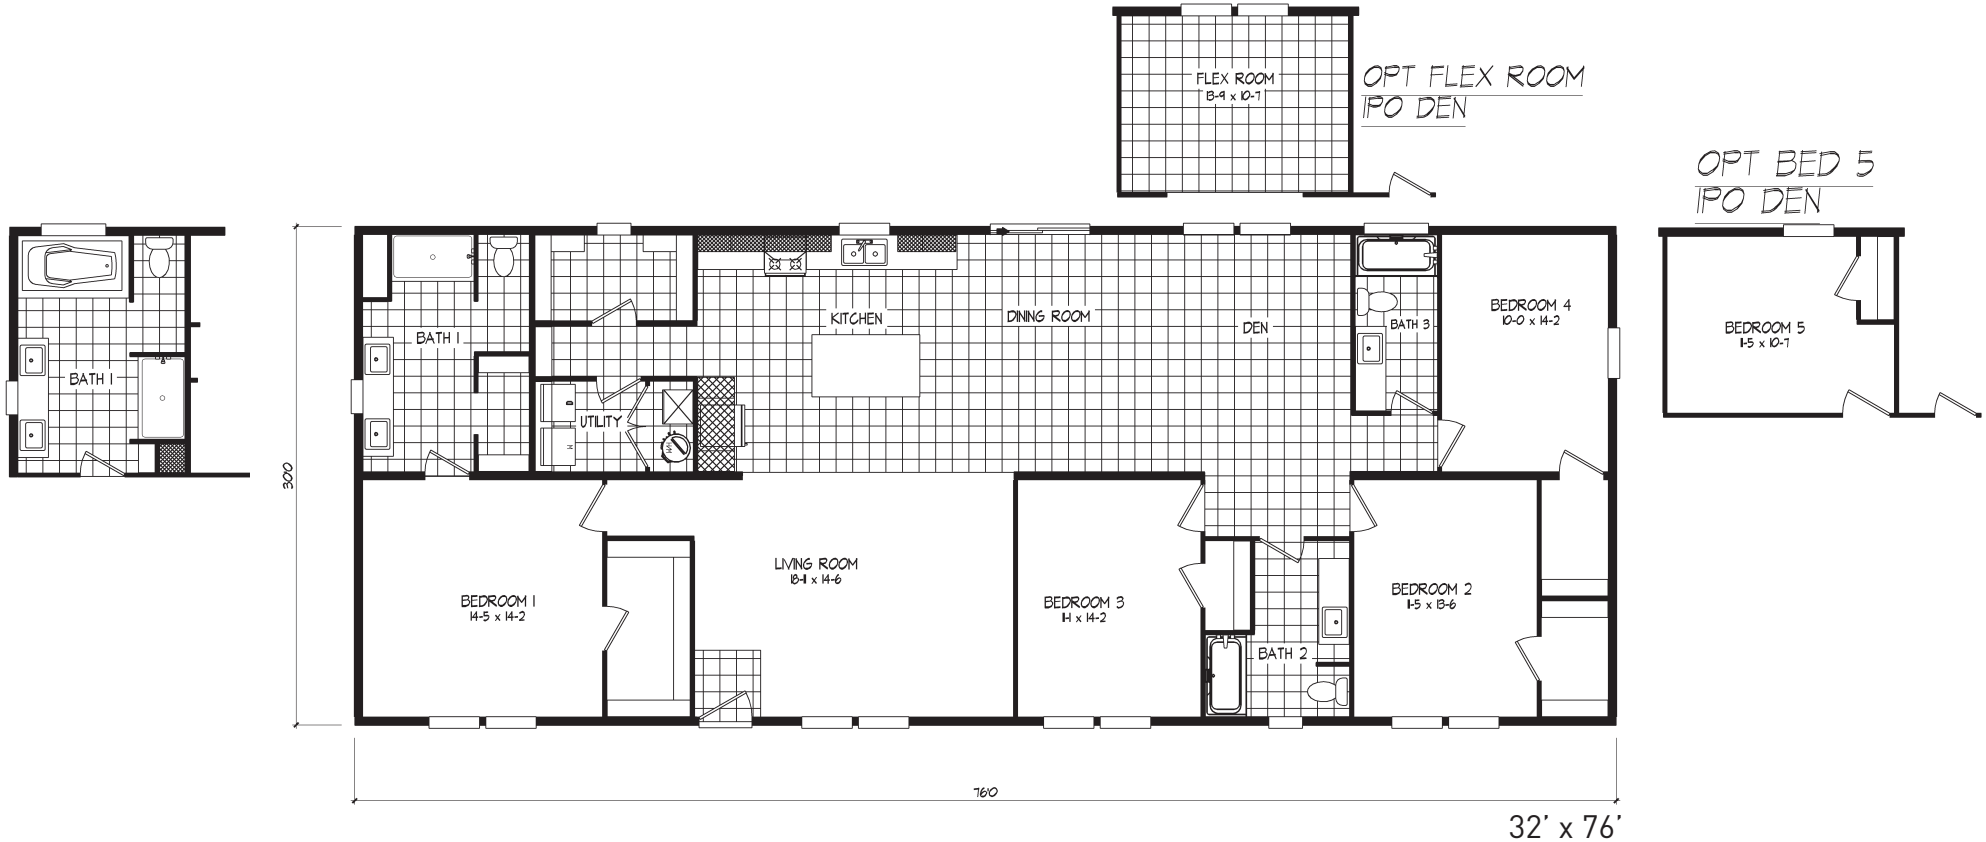

Prewitt

The Harmony Series

2,280 SQ. FT. (Approximate) 4 Bedroom, 3 Bath

Last Updated: 4-26-24

FACTORY EXPO OUTLET CENTER
5757 S. Palo Verde Rd., #202
Tucson, AZ 85706

FactoryBuiltHomesDirect.com | 1-800-965-2781