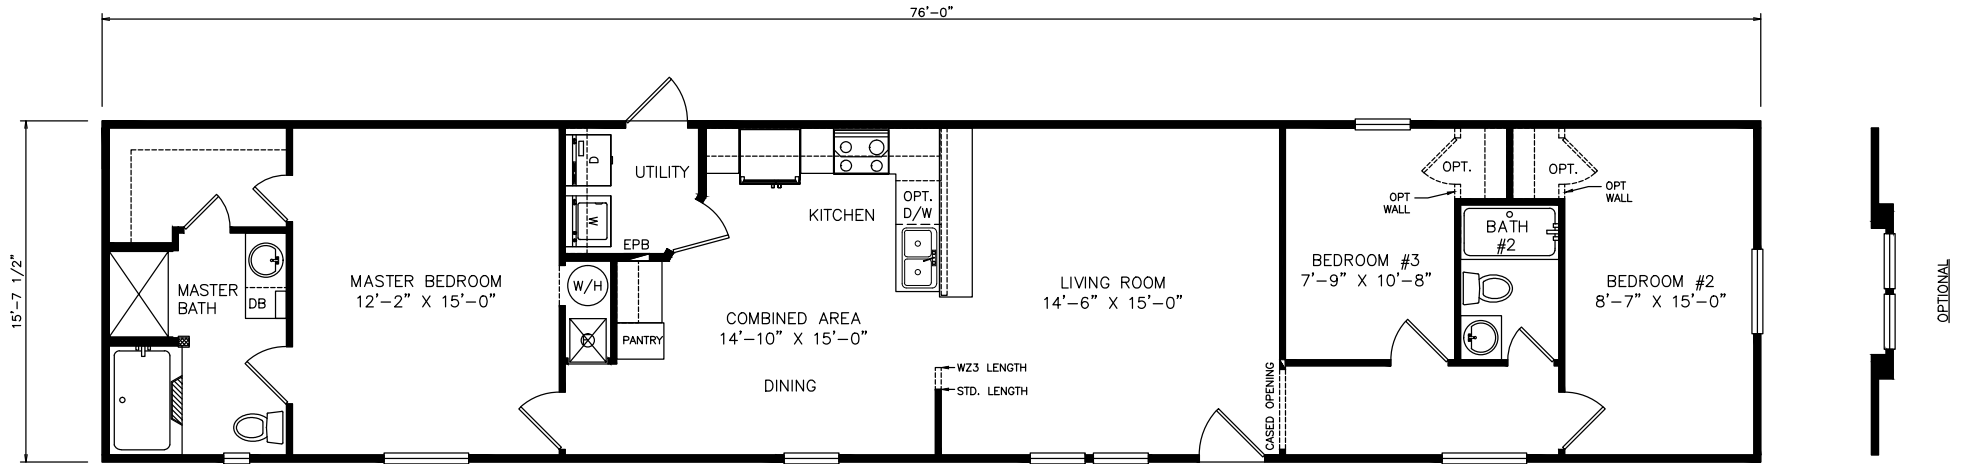

Quailey

Classic Series - Single Section

1,193 SQ. FT. (Approximate) 3 Bedrooms, 2 Baths

Last Updated: 6-9-21

FACTORY EXPO OUTLET CENTER
 5757 S. Palo Verde Rd., #202
 Tucson, AZ 85706

FactoryBuiltHomesDirect.com | 1-800-965-2781