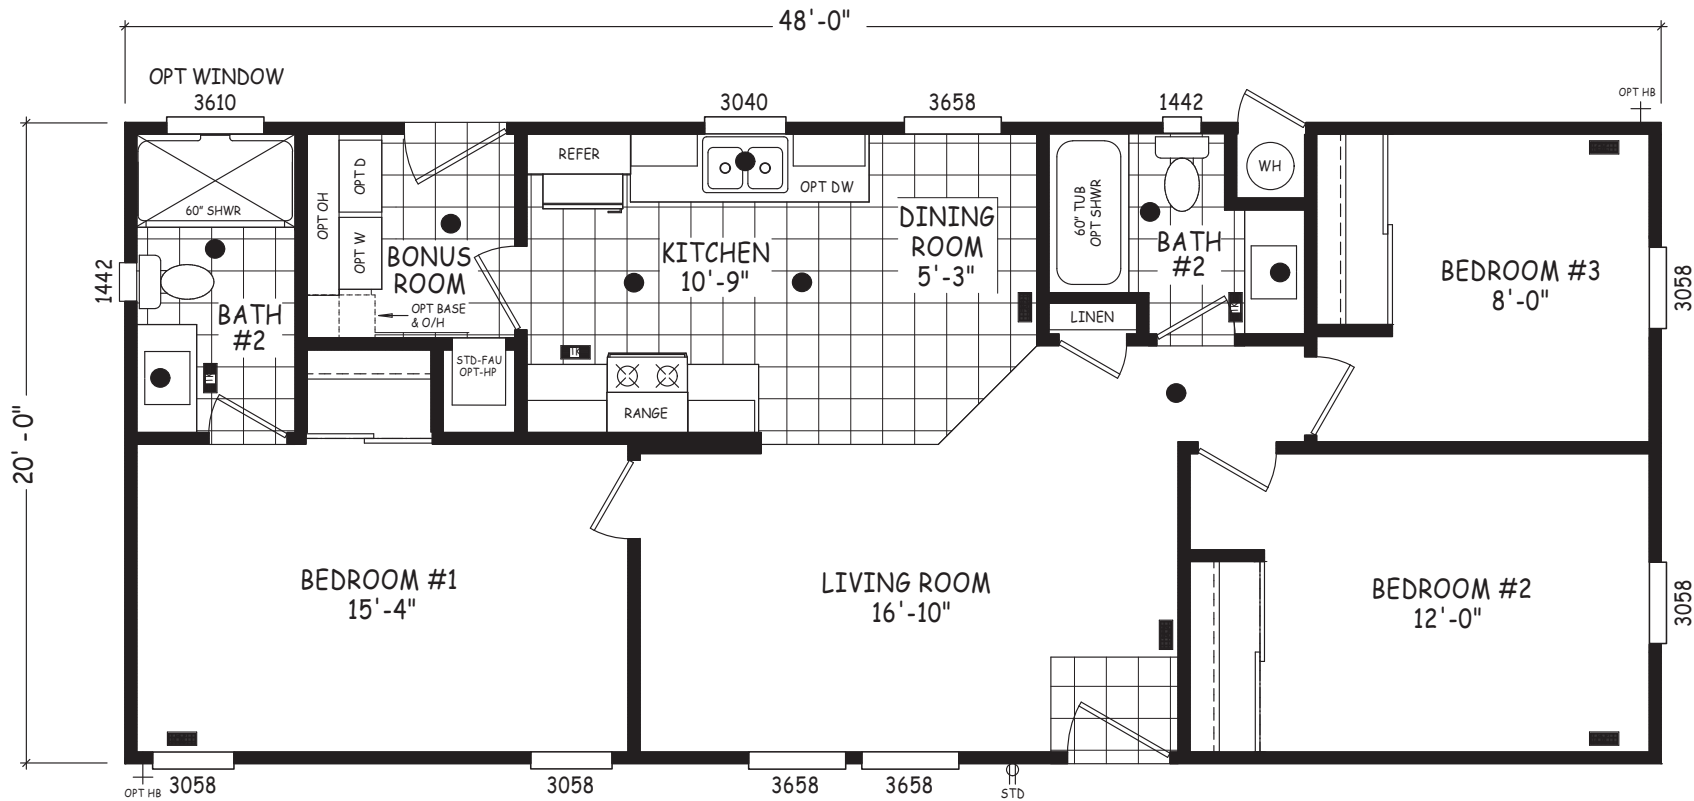

Rayado

Edge Series

960 SQ. FT. (Approximate) 3 Bedroom, 2 Bath

Factory Expo
"Factory Direct Pricing" OUTLET CENTER

Last Updated: 5-21-24

FACTORY EXPO OUTLET CENTER

5757 S. Palo Verde Rd., #202
Tucson, AZ 85706