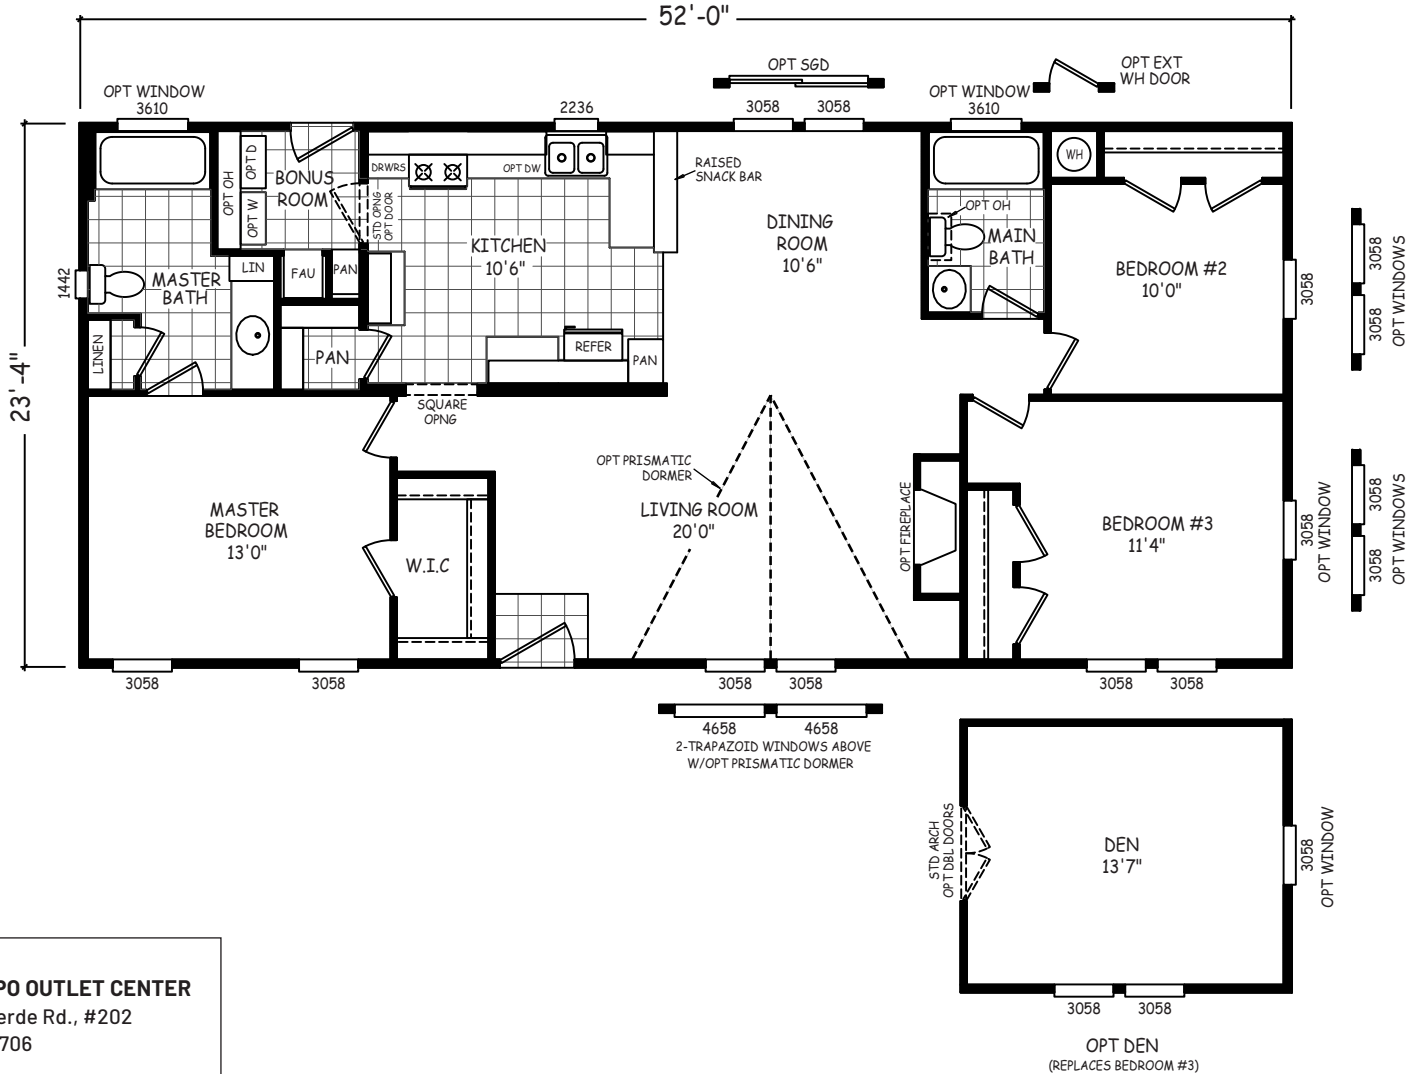

Red Dog

GS Series

1,213 SQ. FT. (Approximate) 3 Bedroom, 2 Bath

Last Updated: 4-29-22

FACTORY EXPO OUTLET CENTER
 5757 S. Palo Verde Rd., #202
 Tucson, AZ 85706

FactoryBuiltHomesDirect.com | 1-800-965-2781