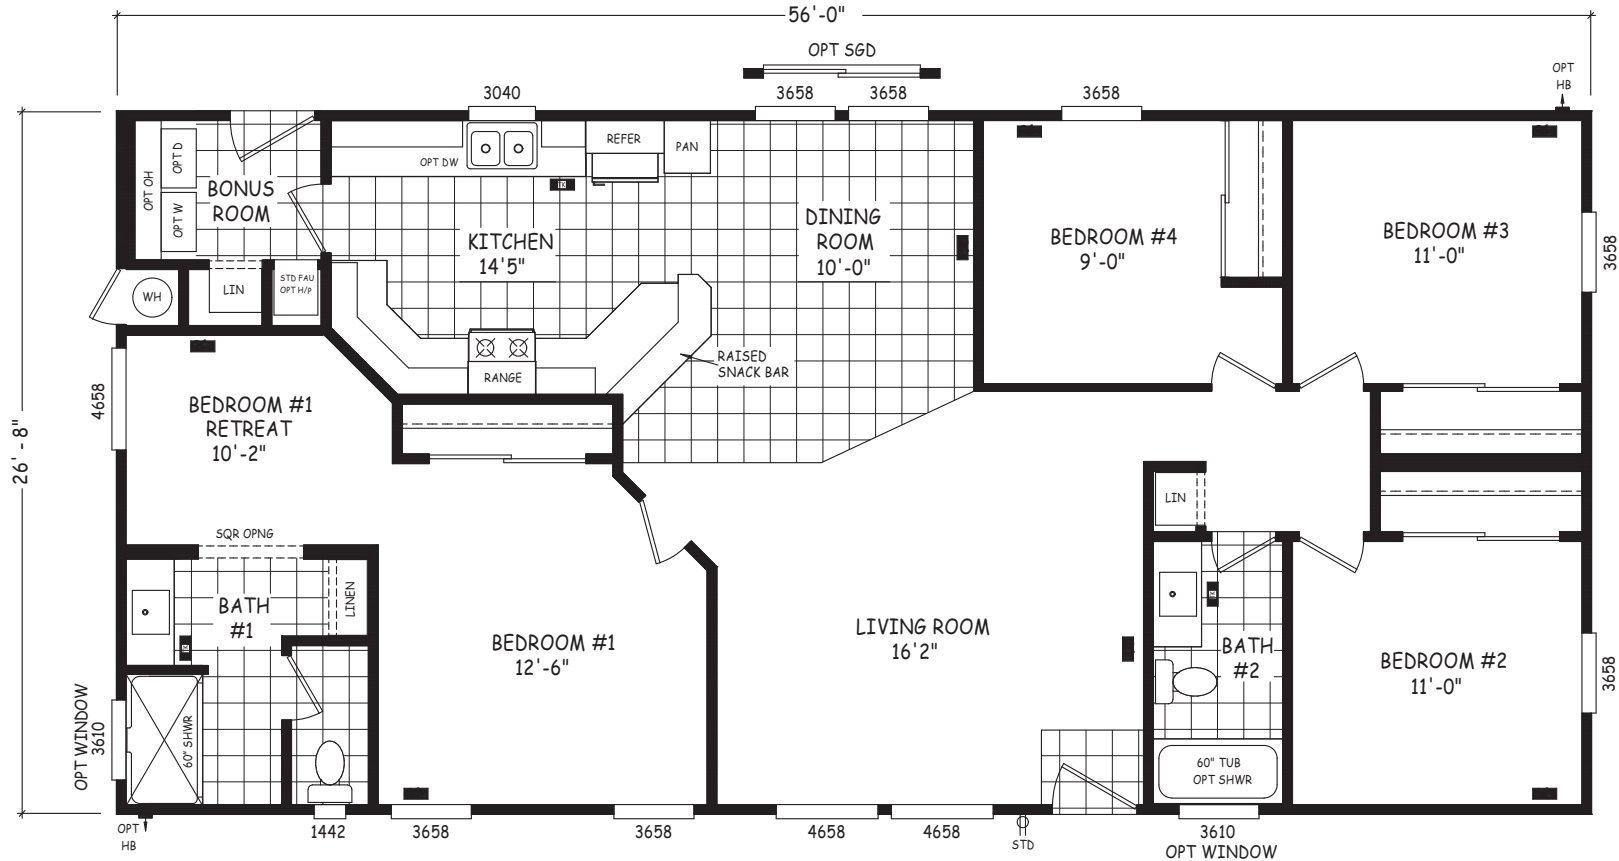

Redbird

Edge Series

1,494 SQ. FT. (Approximate) 4 Bedroom, 2 Bath

Last Updated: 10-24-22

FACTORY EXPO OUTLET CENTER
5757 S. Palo Verde Rd., #202
Tucson, AZ 85706

FactoryBuiltHomesDirect.com | 1-800-965-2781