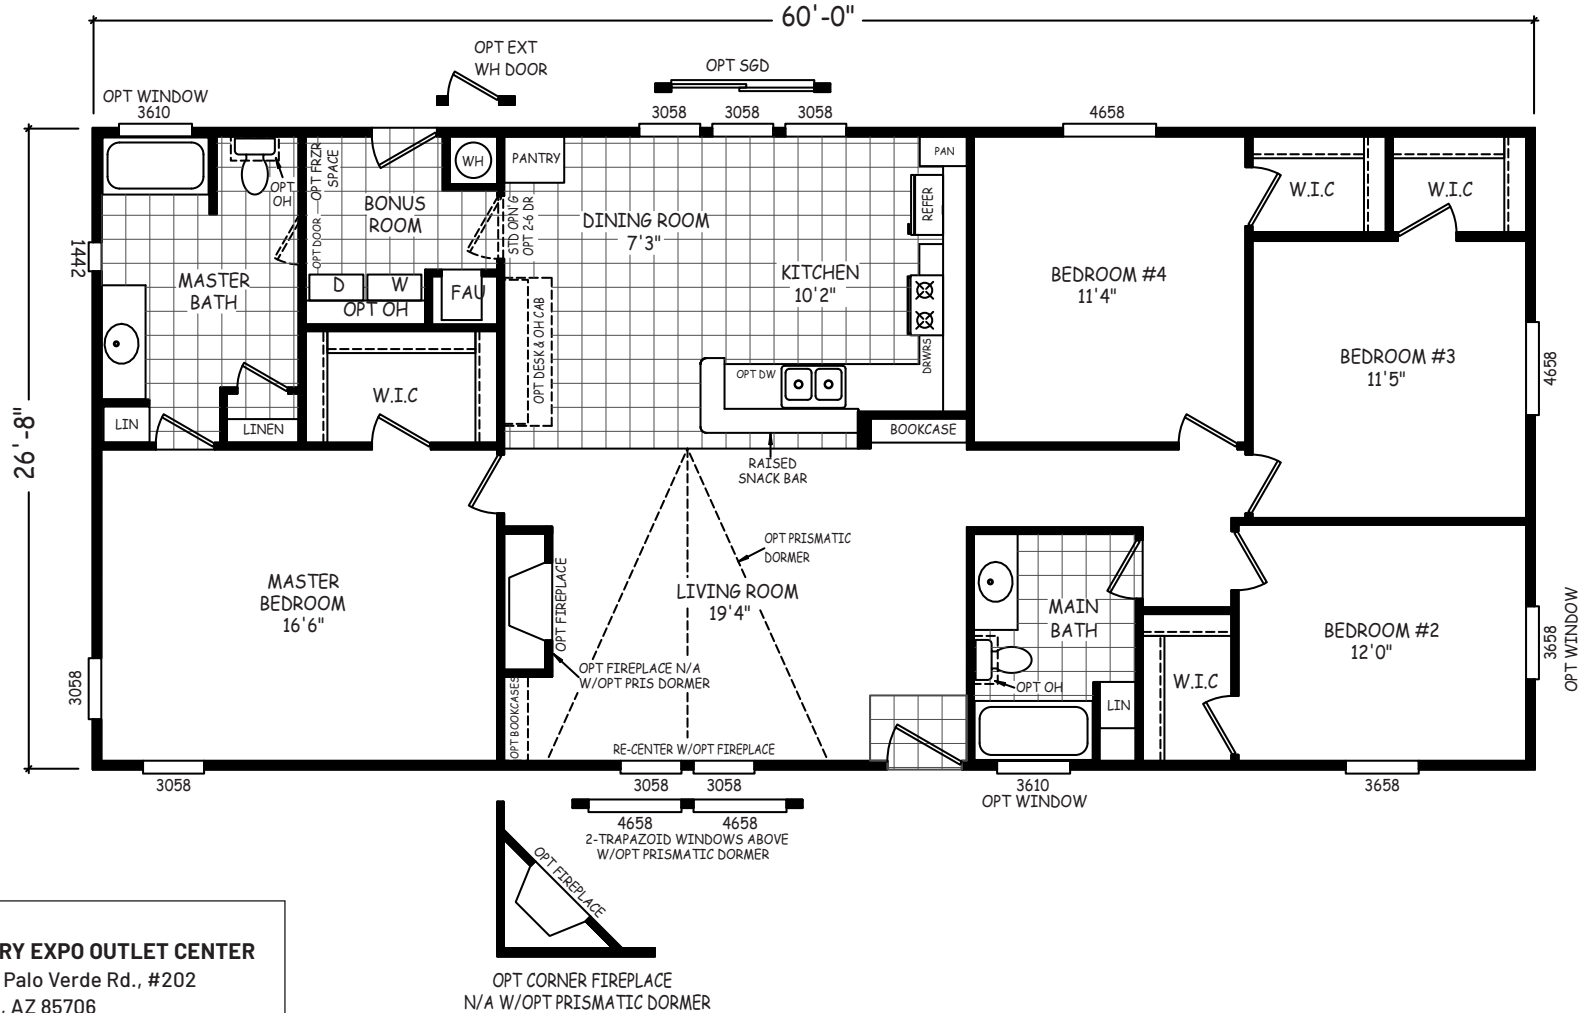

Reflection

GS Series

1,599 SQ. FT. (Approximate) 4 Bedroom, 2 Bath

Last Updated: 4-29-22

FACTORY EXPO OUTLET CENTER
 5757 S. Palo Verde Rd., #202
 Tucson, AZ 85706

FactoryBuiltHomesDirect.com | 1-800-965-2781