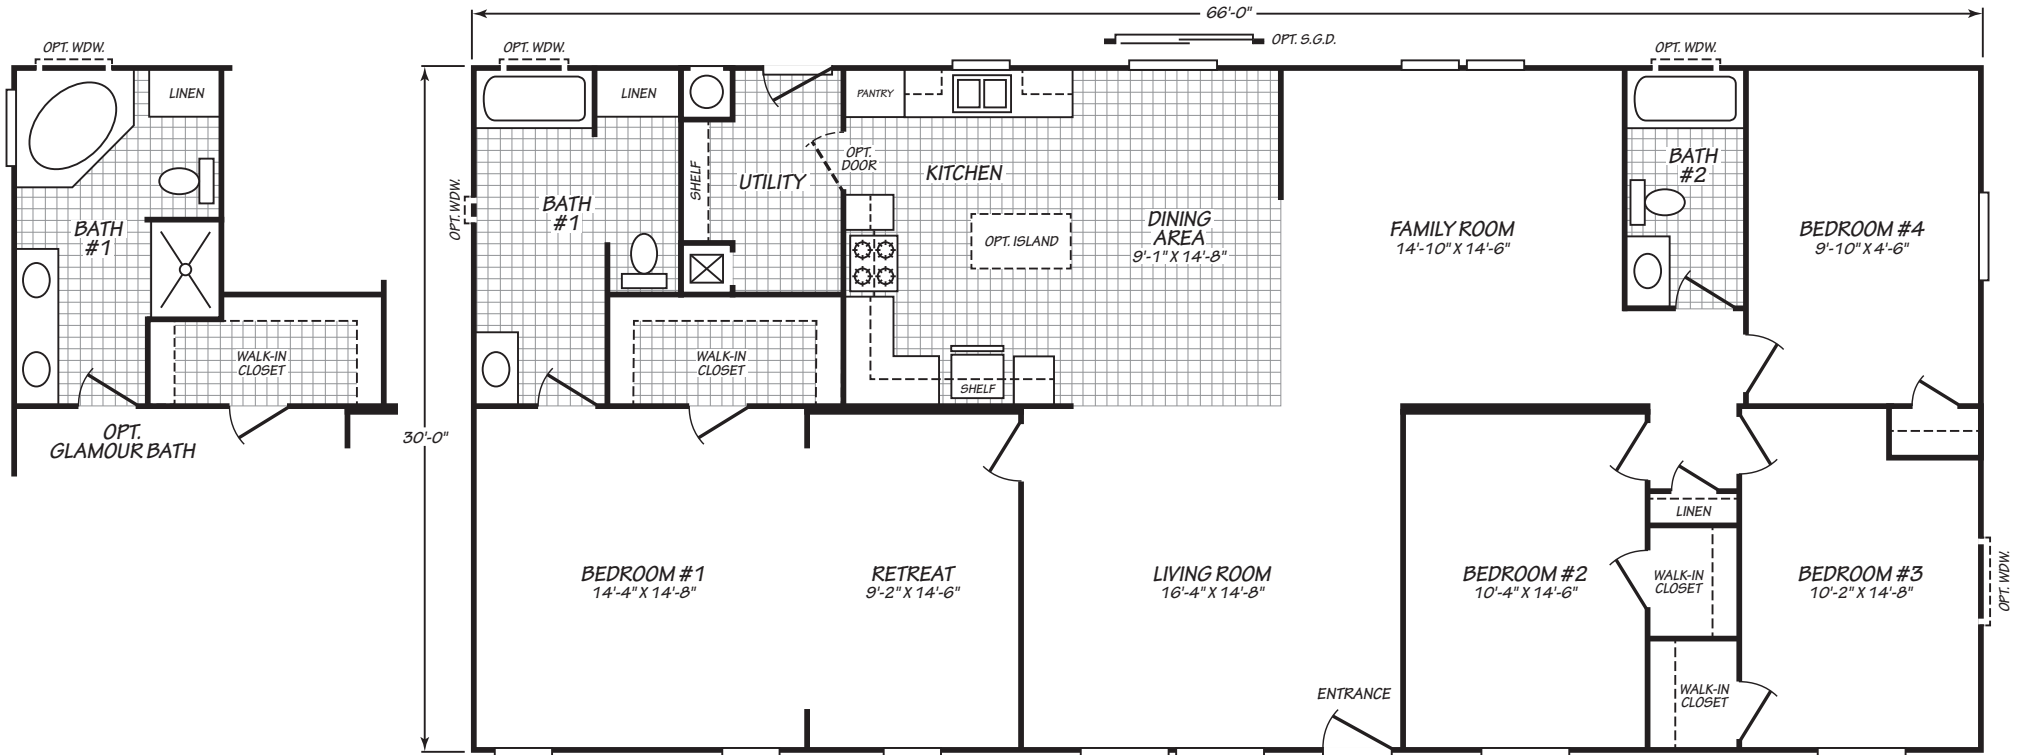

Rierson

Canyon Lake Series

1,980 SQ. FT. (Approximate) 4 Bedroom, 2 Bath

Last Updated: 10-11-24

FACTORY EXPO OUTLET CENTER
 5757 S. Palo Verde Rd., #202
 Tucson, AZ 85706

FactoryBuiltHomesDirect.com | 1-800-965-2781