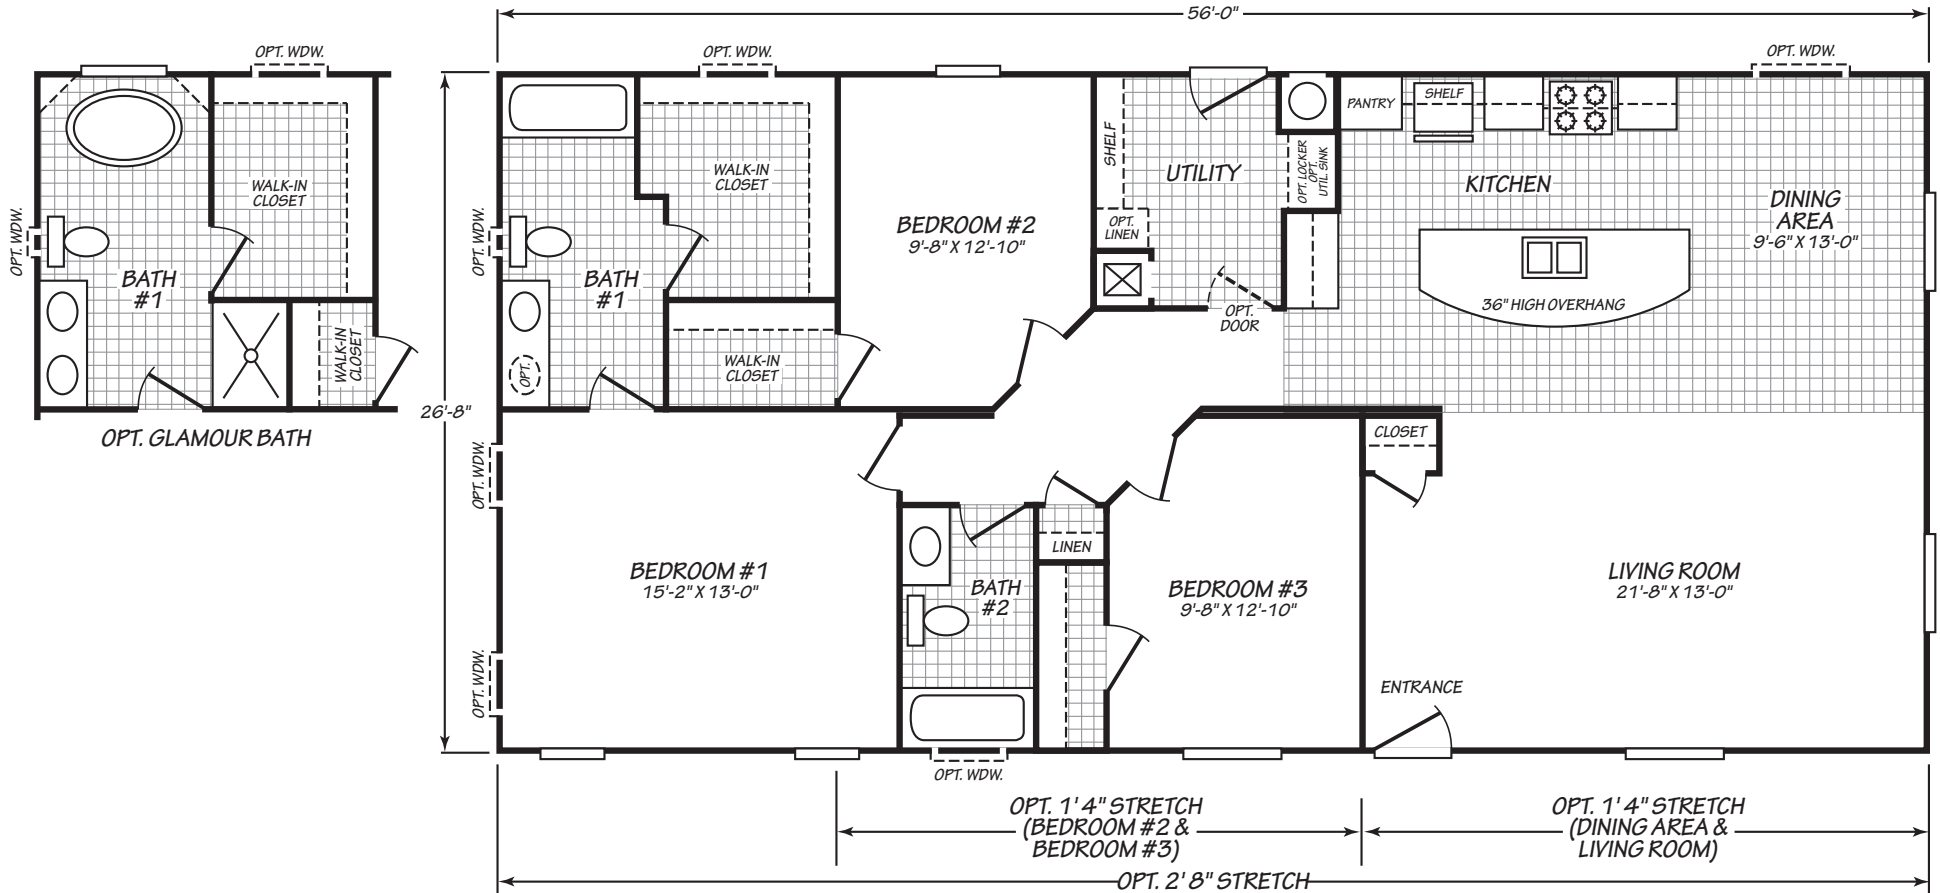

# Rincon

Canyon Lake Series

1492 SQ. FT. (Approximate) 3 Bedroom, 2 Bath

Last Updated: 10-11-24

**FACTORY EXPO OUTLET CENTER**  
 5757 S. Palo Verde Rd., #202  
 Tucson, AZ 85706

**FactoryBuiltHomesDirect.com | 1-800-965-2781**