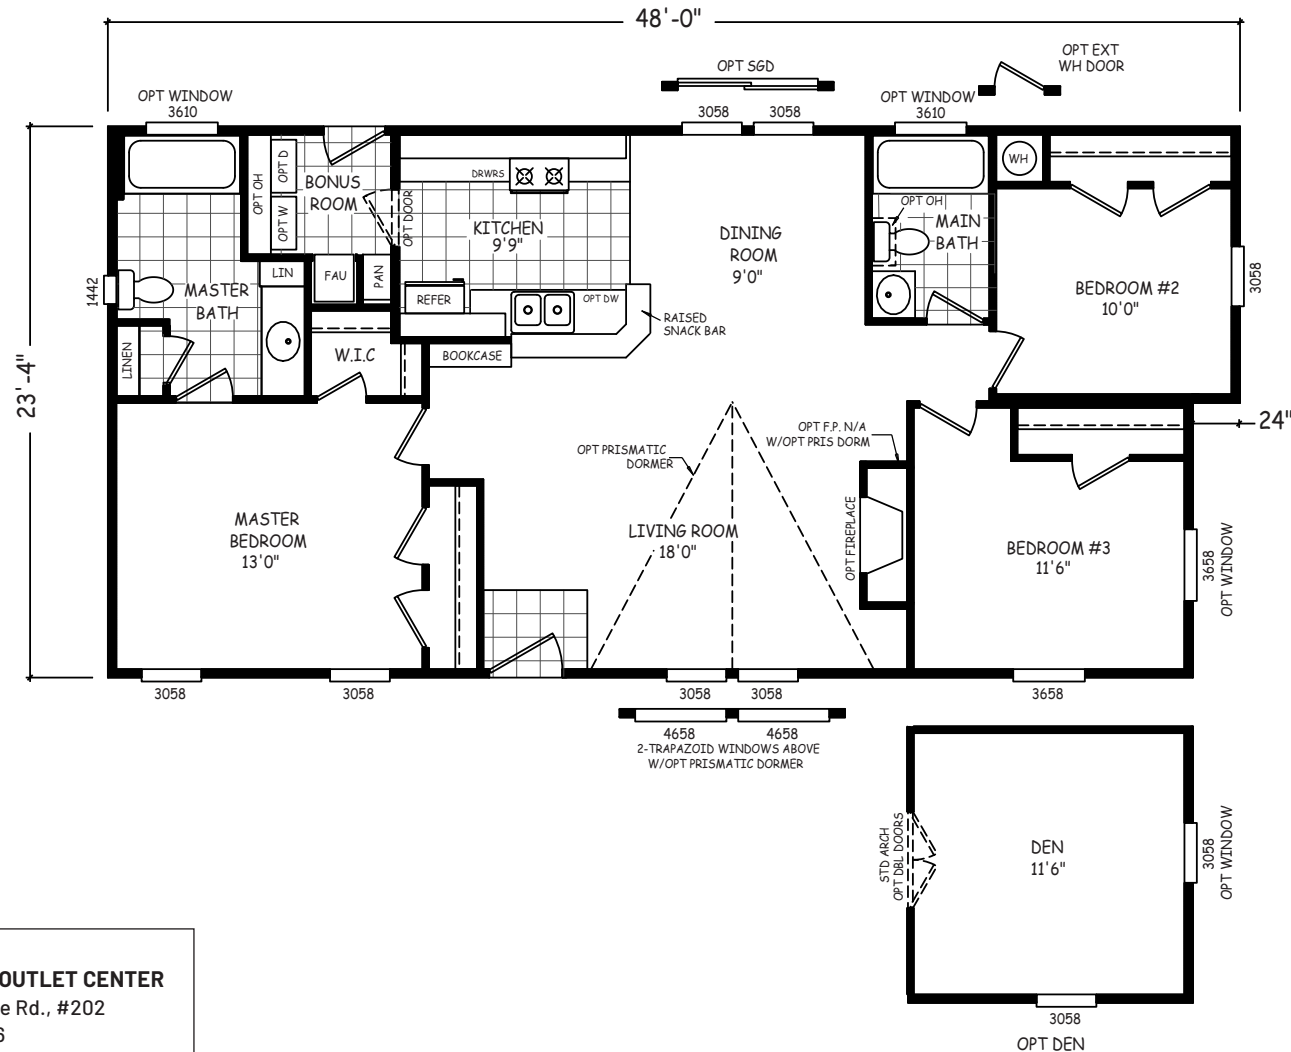

# River Rock

GS Series

1,096 SQ. FT. (Approximate) 3 Bedroom, 2 Bath

Last Updated: 4-29-22

**FACTORY EXPO OUTLET CENTER**

5757 S. Palo Verde Rd., #202  
Tucson, AZ 85706

**FactoryBuiltHomesDirect.com | 1-800-965-2781**