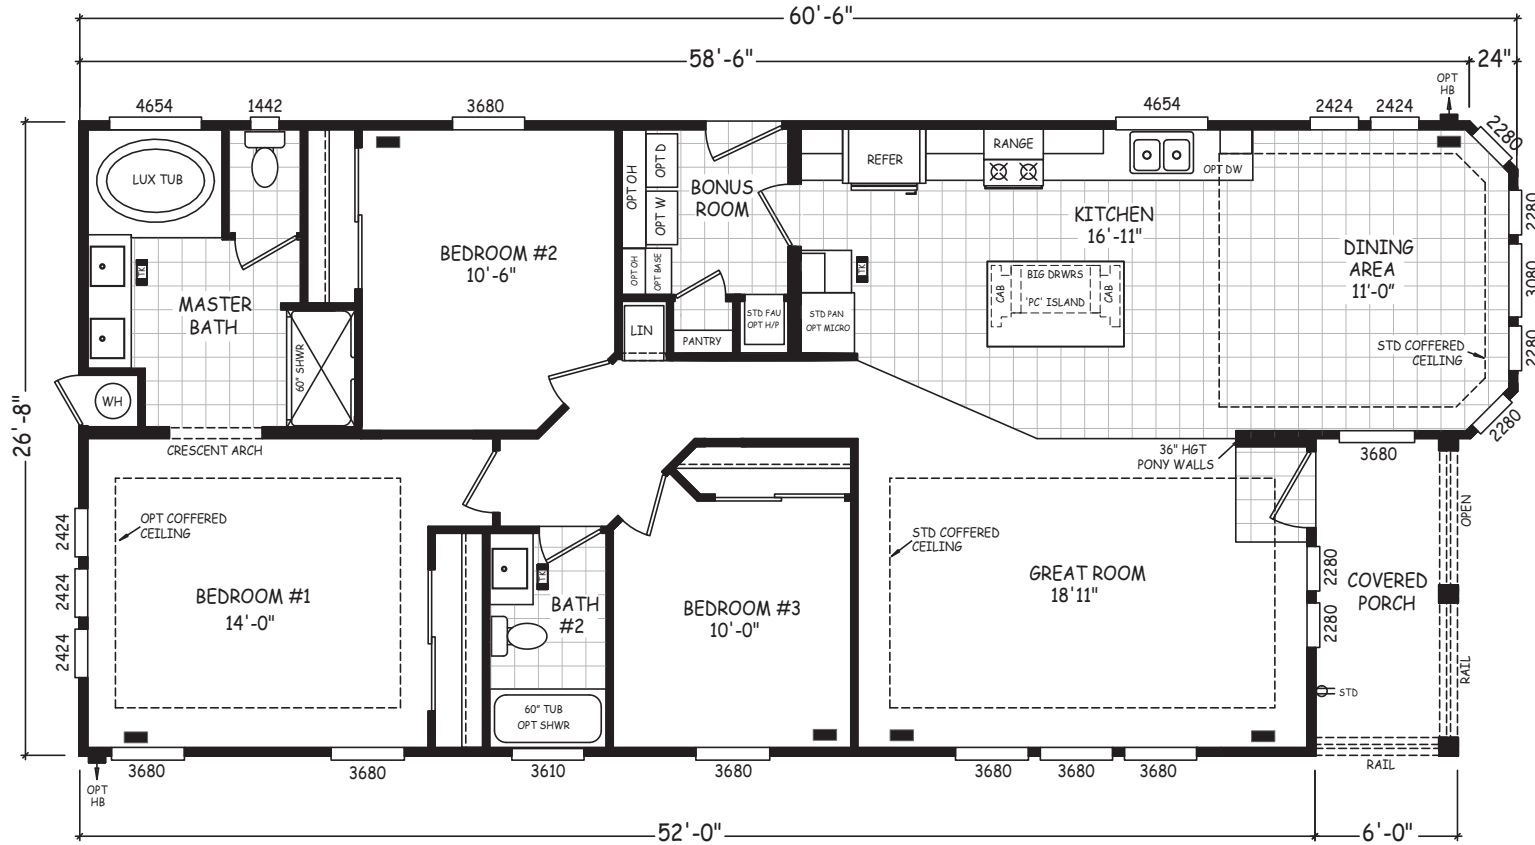

Riverbend

Pacifica Series

1,576 SQ. FT. (Approximate) 3 Bedroom, 2 Bath

Last Updated: 8-22-22

FACTORY EXPO OUTLET CENTER
 5757 S. Palo Verde Rd., #202
 Tucson, AZ 85706

FactoryBuiltHomesDirect.com | 1-800-965-2781