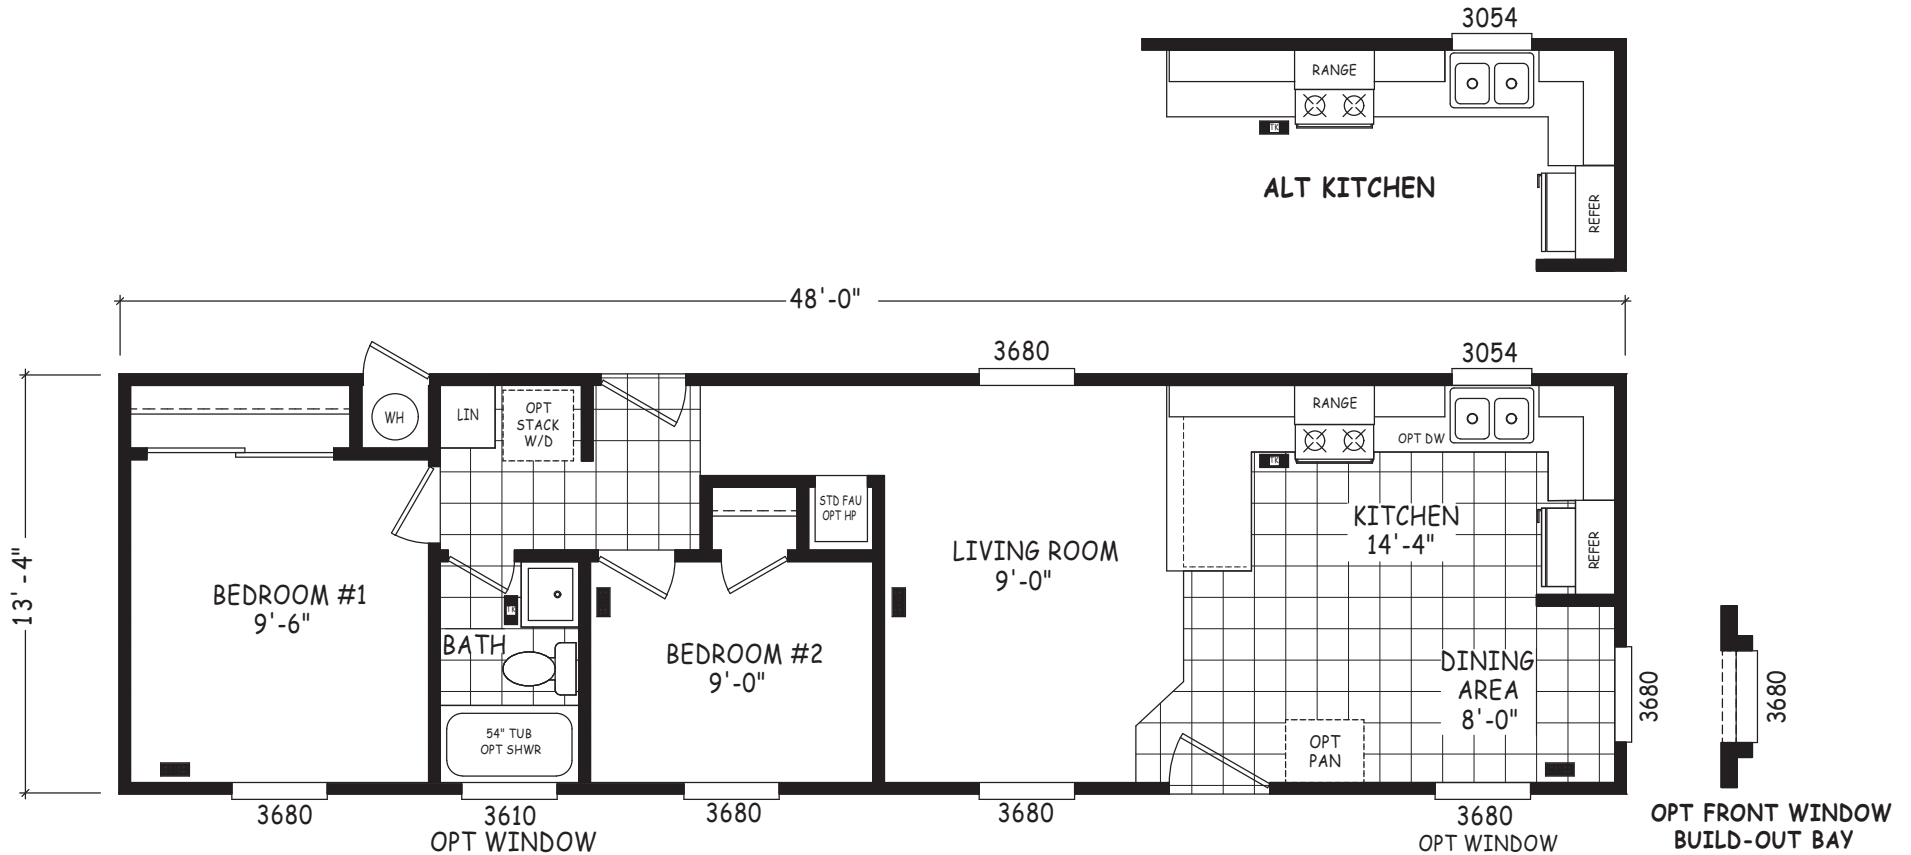

# Royal

Encore Single Wide Series

640 SQ. FT. (Approximate) 2 Bedroom, 1 Bath

Last Updated: 12-12-22

**FACTORY EXPO OUTLET CENTER**  
 5757 S. Palo Verde Rd., #202  
 Tucson, AZ 85706

**FactoryBuiltHomesDirect.com | 1-800-965-2781**