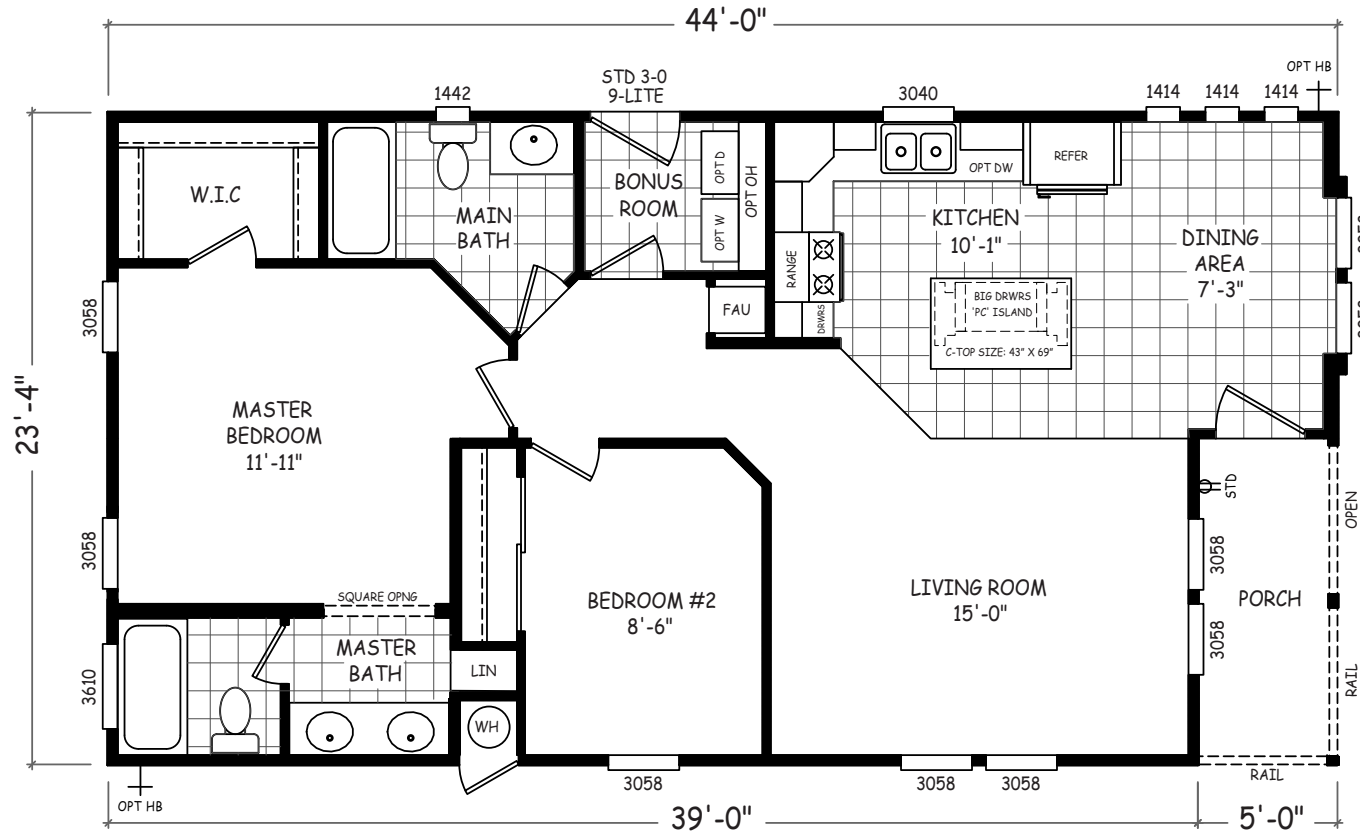

Rycroft

Sedona Ridge Classic Series

1,027 SQ. FT. (Approximate) 2 Bedroom, 2 Bath

Last Updated: 5-21-24

FACTORY EXPO OUTLET CENTER

5757 S. Palo Verde Rd., #202
Tucson, AZ 85706

FactoryBuiltHomesDirect.com | 1-800-965-2781