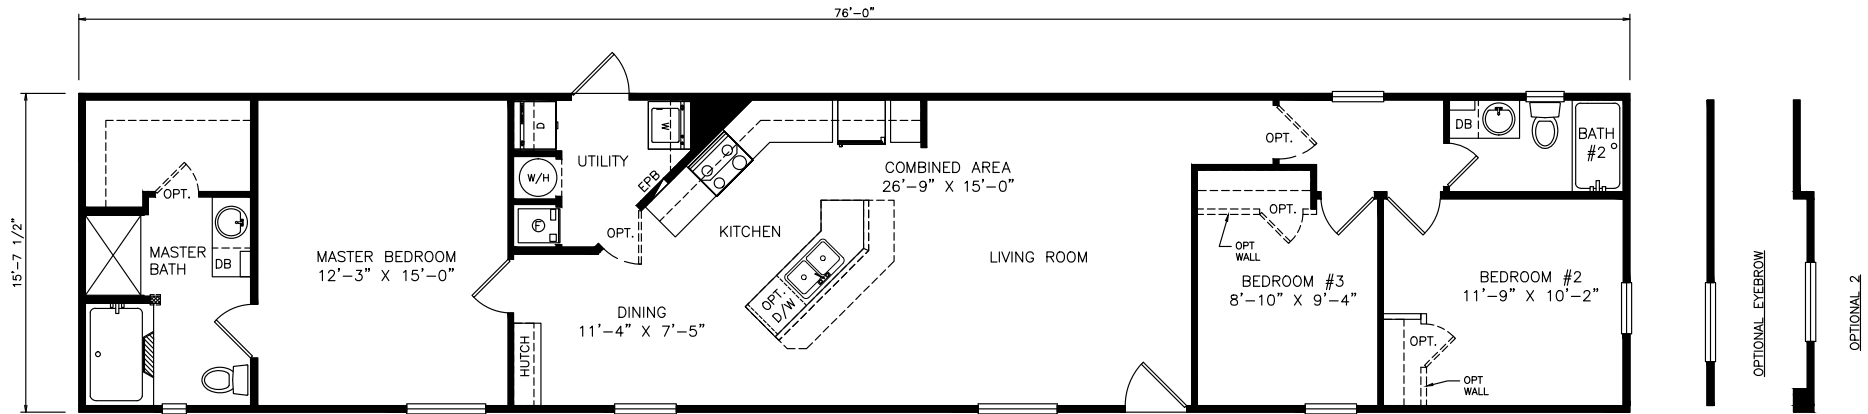

Sagecrest

Heritage Series - Single Section

1,193 SQ. FT. (Approximate) 3 Bedrooms, 2 Baths

Last Updated: 6-21-21

FACTORY EXPO OUTLET CENTER

5757 S. Palo Verde Rd., #202
Tucson, AZ 85706

FactoryBuiltHomesDirect.com | 1-800-965-2781