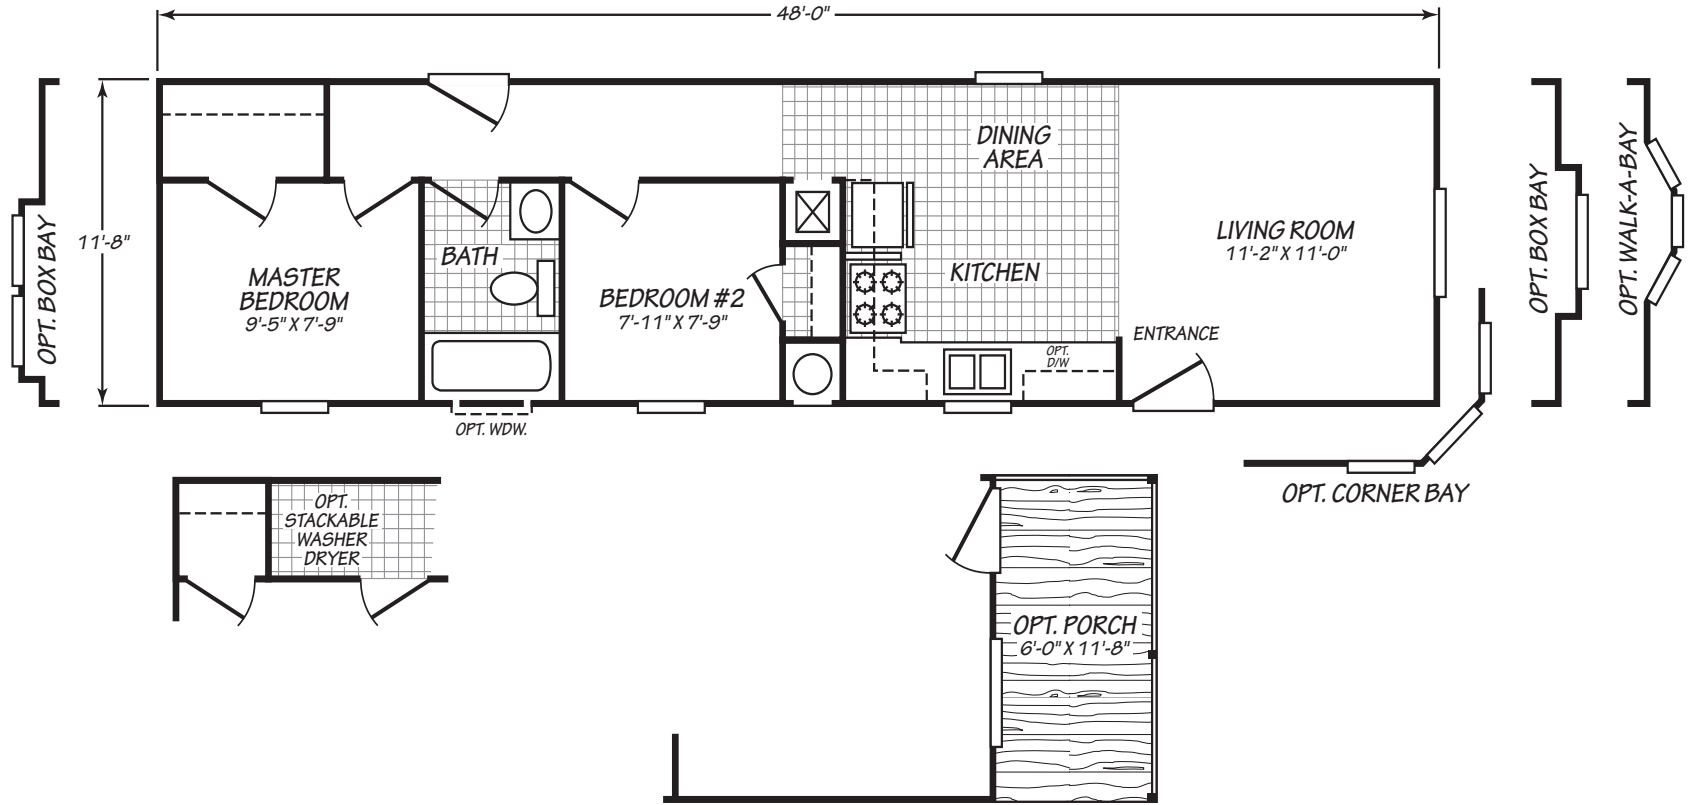

San Tan

Canyon Lake Series

2 Bedrooms, 1 Bath
Approx. 559 Sq. Ft.

Last Updated: 8-21-19

I authorize Factory Expo Outlet Center to build my house, per this plan.

X _____

Customer Signature/Date

Important: Due to our policy of continual improvement, all information in our brochures may vary from actual home. The right is reserved to make changes at any time, without notice or obligation, in colors, materials, specifications, processes, and models. All dimensions and square footage calculations are nominal and approximate figures. Please check with your local sales associate for specific and current information.