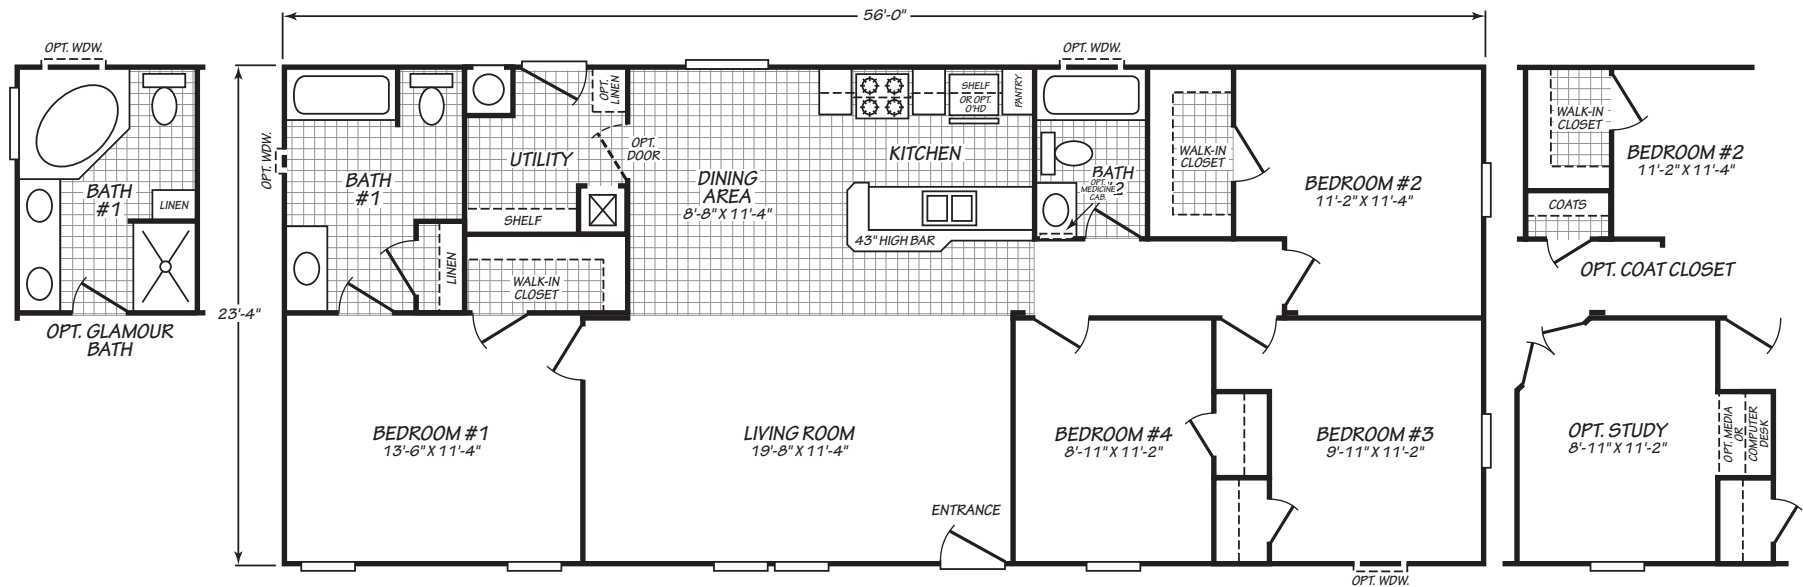

Santa Rita

Canyon Lake Series

1306 SQ. FT. (Approximate) 4 Bedroom, 2 Bath

Last Updated: 10-11-24

FACTORY EXPO OUTLET CENTER

5757 S. Palo Verde Rd., #202
Tucson, AZ 85706

FactoryBuiltHomesDirect.com | 1-800-965-2781