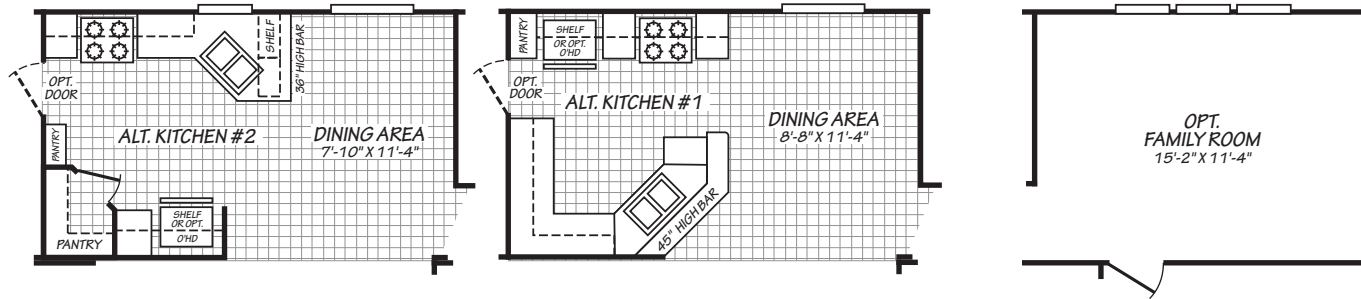

Santa Rita

Canyon Lake Series

1306 SQ. FT. (Approximate) 4 Bedroom, 2 Bath

Last Updated: 10-11-24

FACTORY EXPO OUTLET CENTER

5757 S. Palo Verde Rd., #202
Tucson, AZ 85706

FactoryBuiltHomesDirect.com | 1-800-965-2781