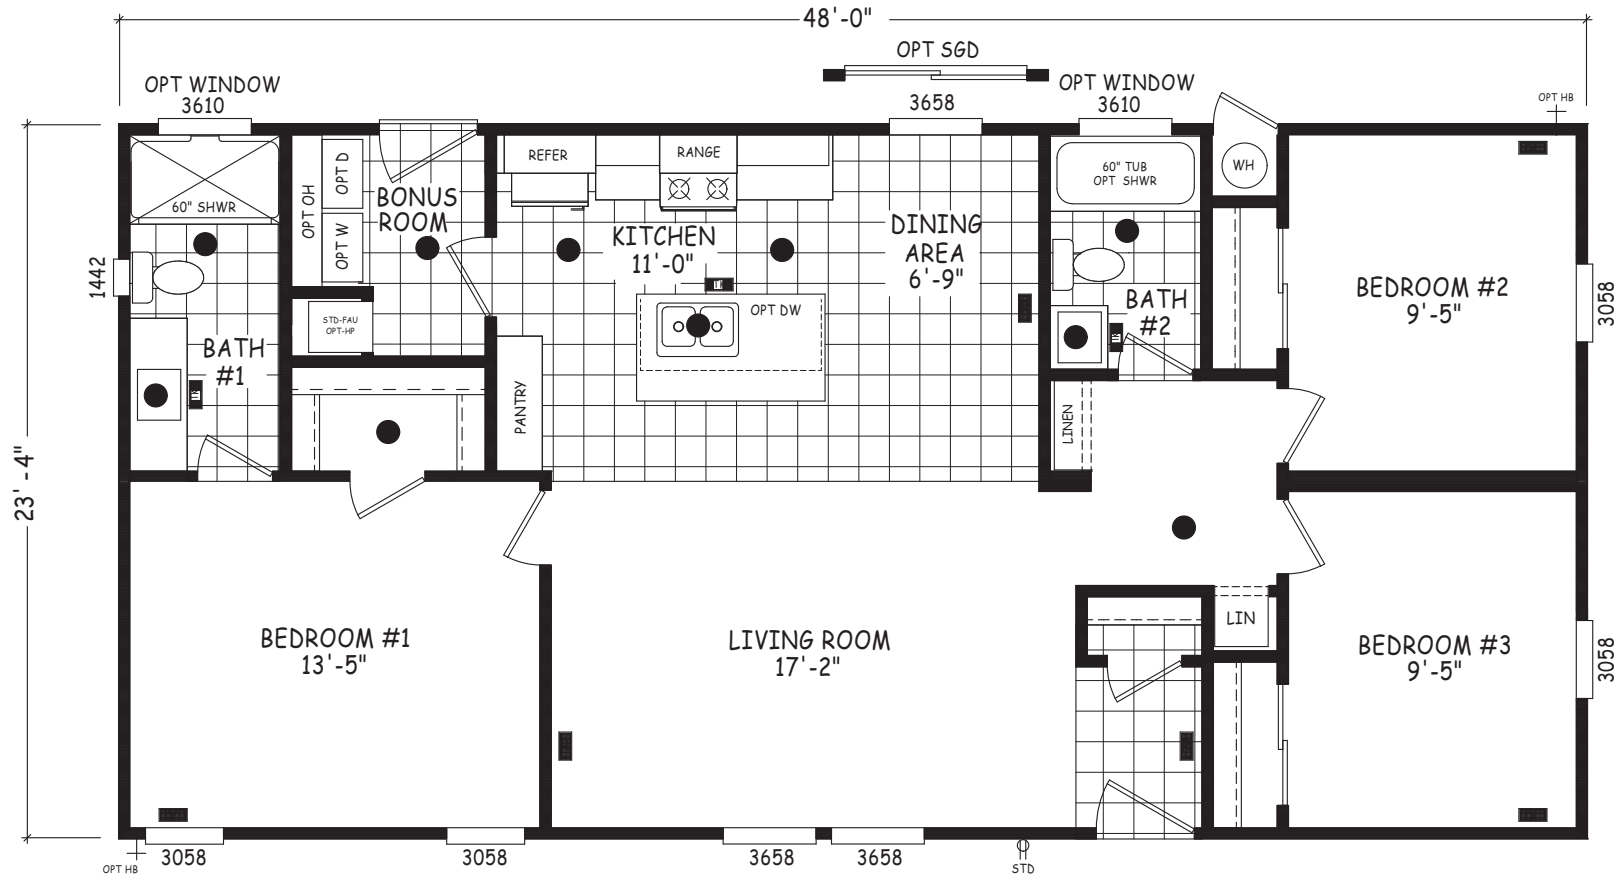

Silverdale

Edge Series

1,120 SQ. FT. (Approximate) 3 Bedroom, 2 Bath

Last Updated: 5-21-24

FACTORY EXPO OUTLET CENTER
 5757 S. Palo Verde Rd., #202
 Tucson, AZ 85706

FactoryBuiltHomesDirect.com | 1-800-965-2781