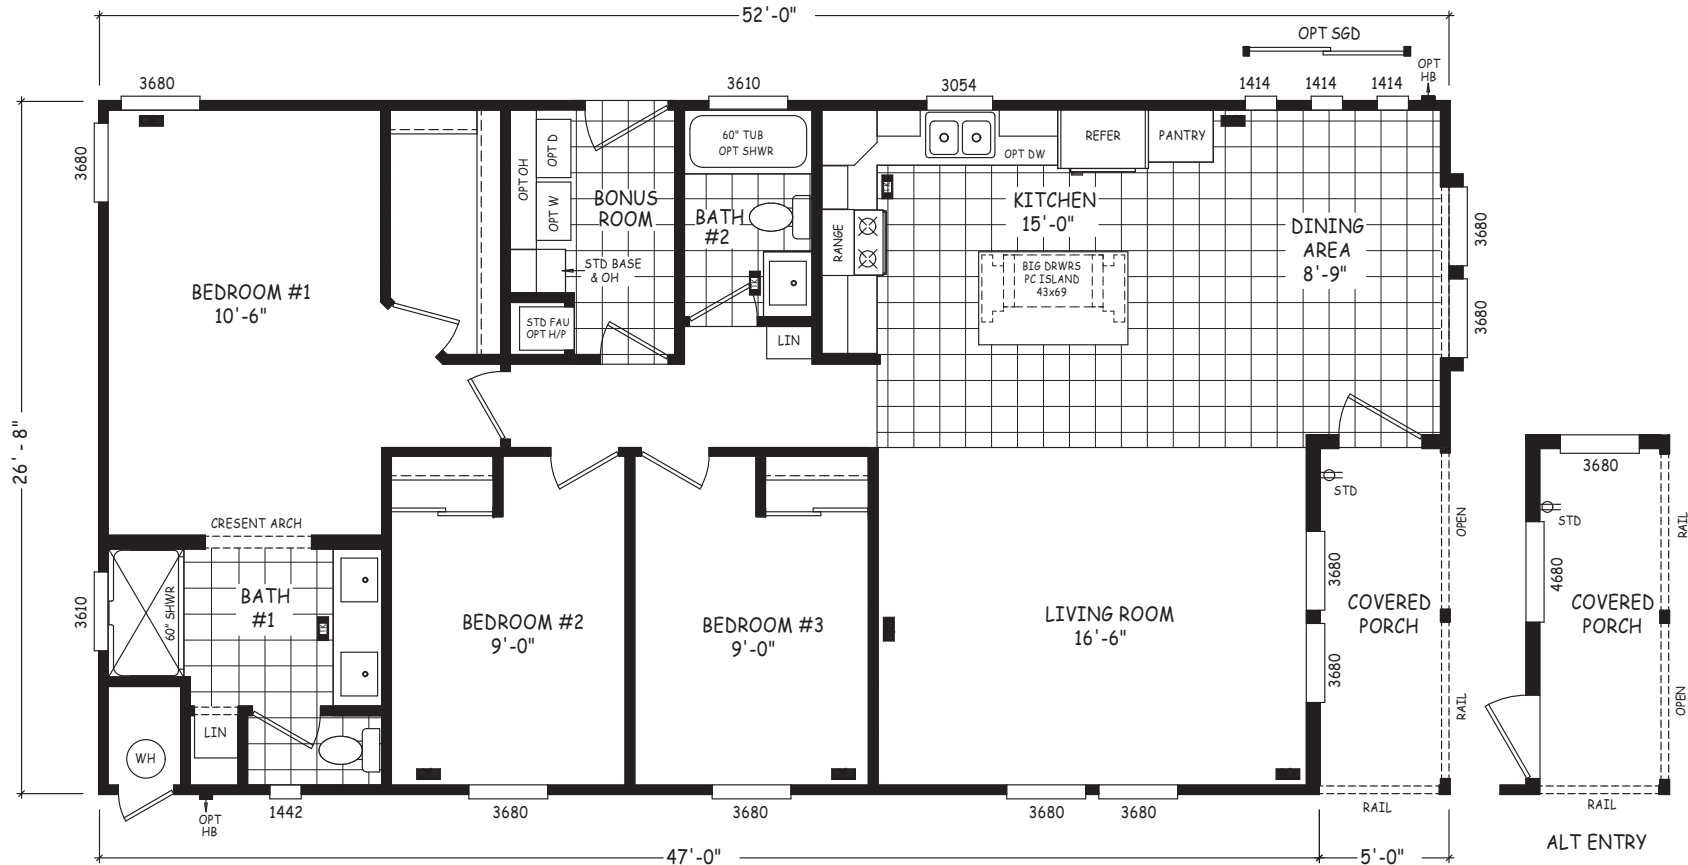

Smitty

Pinnacle Series

1,387 SQ. FT. (Approximate) 3 Bedroom, 2 Bath

Last Updated: 8-22-22

FACTORY EXPO OUTLET CENTER

5757 S. Palo Verde Rd., #202
Tucson, AZ 85706

FactoryBuiltHomesDirect.com | 1-800-965-2781