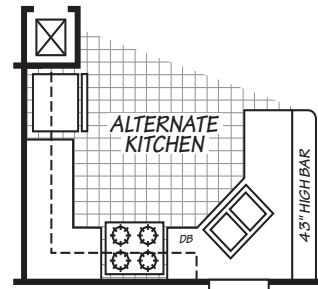

Songbird

Canyon Lake Series

2 Bedrooms, 2 Baths
Approx. 990 Sq. Ft.

Last Updated: 8-22-19

I authorize Factory Expo Outlet Center to build my house, per this plan.

X _____

Customer Signature/Date

Factory Expo
"Factory Direct Value" OUTLET CENTER