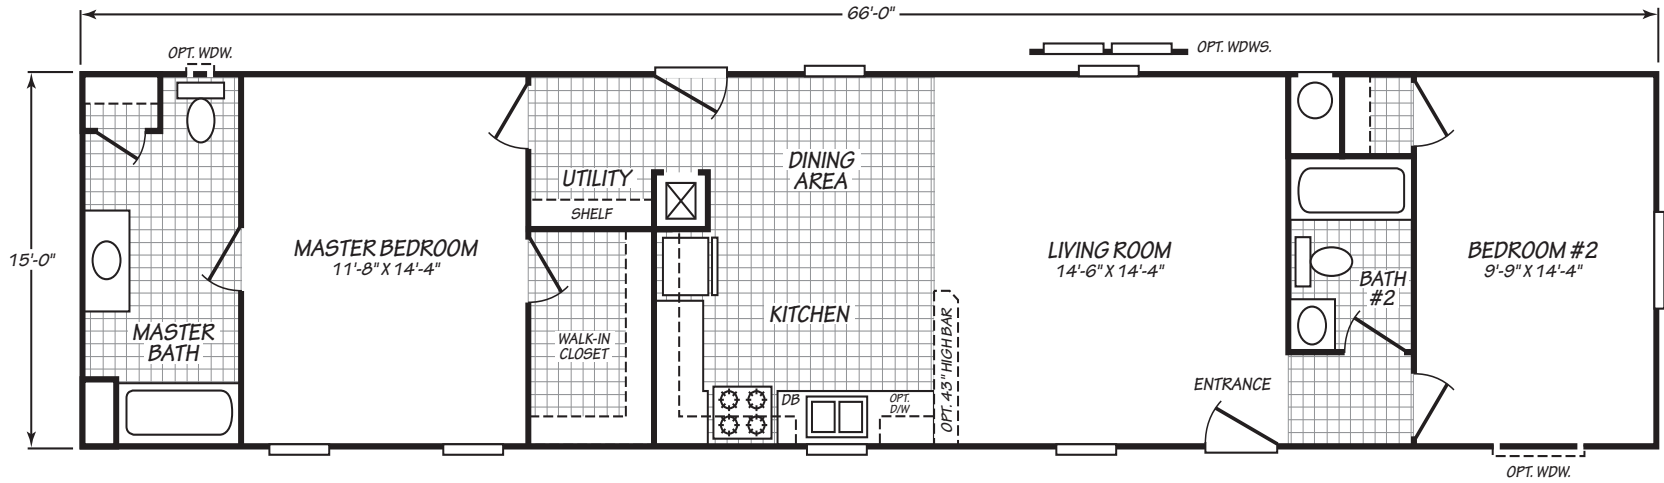

Songbird

Canyon Lake Series

2 Bedrooms, 2 Baths
Approx. 990 Sq. Ft.

Last Updated: 8-22-19

I authorize Factory Expo Outlet Center to build my house, per this plan.

X _____

Customer Signature/Date

Factory Expo
"Factory Direct Value" OUTLET CENTER