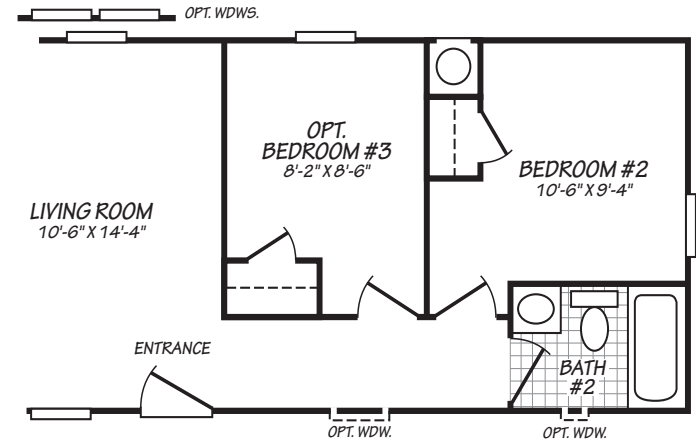

Songbird

Canyon Lake Series

2 Bedrooms, 2 Baths
Approx. 990 Sq. Ft.

Last Updated: 8-22-19

I authorize Factory Expo Outlet Center to build my house, per this plan.

X _____

Customer Signature/Date

Factory Expo
"Factory Direct Value" OUTLET CENTER