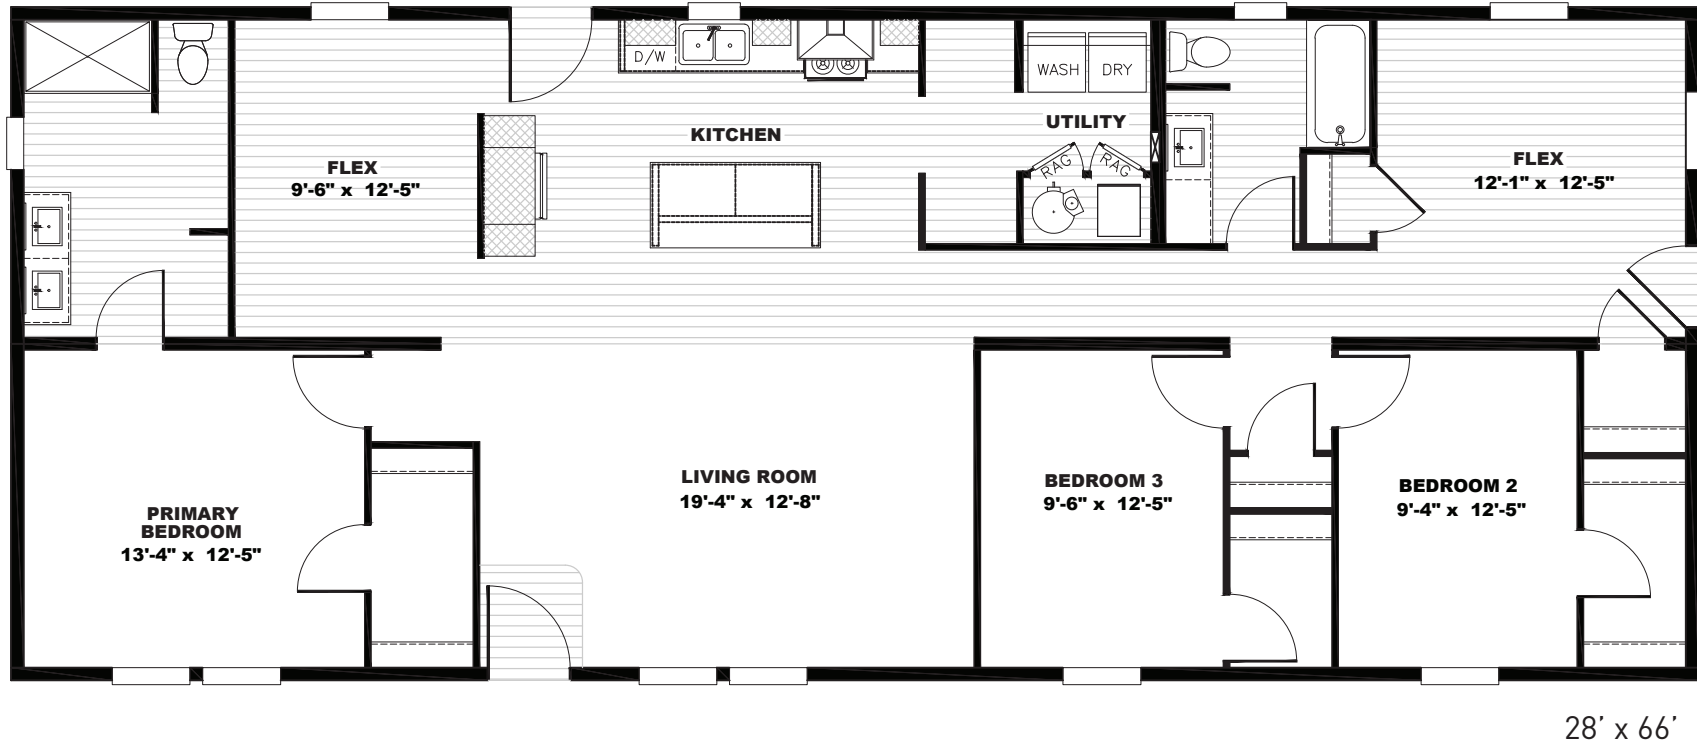

Springdale

Tempo Series - Multi Section

1,738 SQ. FT. (Approximate) 3 Bedroom, 2 Bath

Last Updated: 8-10-23

FACTORY EXPO OUTLET CENTER

5757 S. Palo Verde Rd., #202
Tucson, AZ 85706

FactoryBuiltHomesDirect.com | 1-800-965-2781