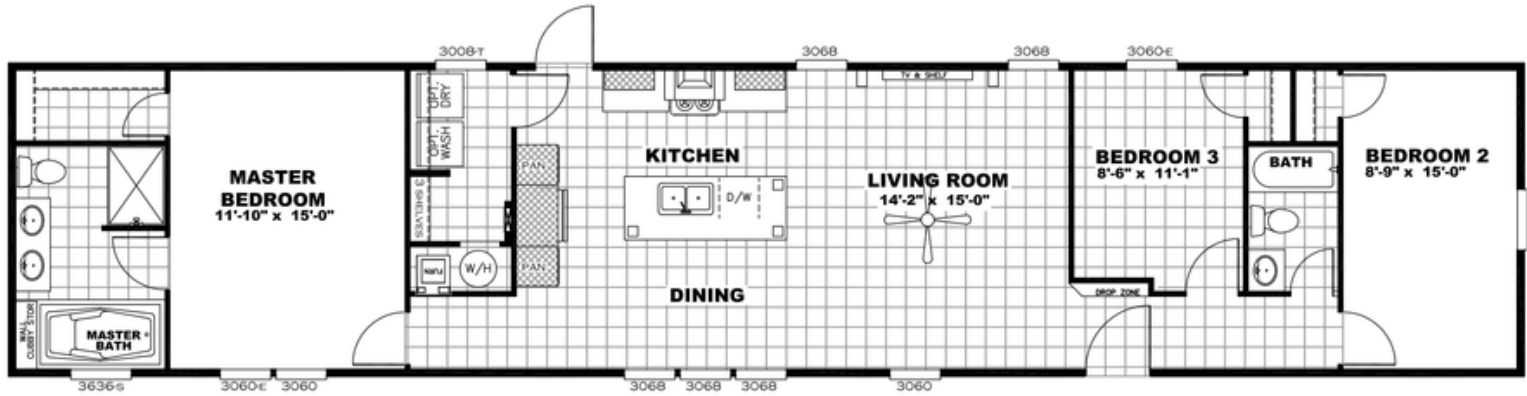

Spry

Resolution Series

3 Bedrooms, 2 Baths
Approx. 1,080 Sq. Ft.

Last Updated: 4-8-20

I authorize Factory Expo Outlet Center to build my house, per this plan.

X _____

Customer Signature/Date

Important: Due to our policy of continual improvement, all information in our brochures may vary from actual home. The right is reserved to make changes at any time, without notice or obligation, in colors, materials, specifications, processes, and models. All dimensions and square footage calculations are nominal and approximate figures. Please check with your local sales associate for specific and current information.