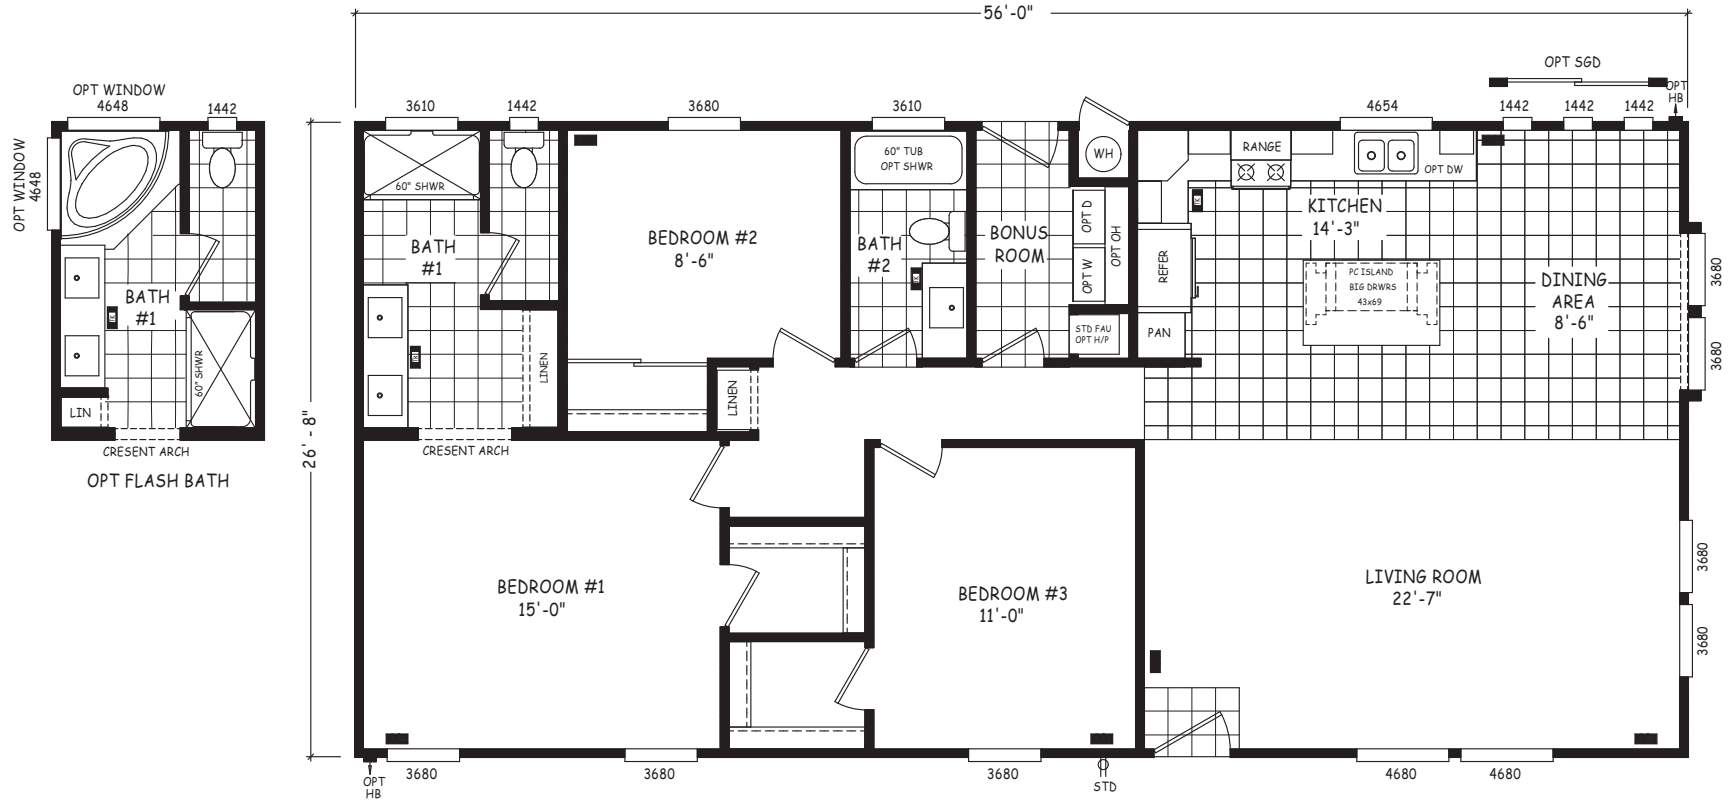

Tarpan

Pinnacle Series

1,494 SQ. FT. (Approximate) 3 Bedroom, 2 Bath

Last Updated: 8-22-22

FACTORY EXPO OUTLET CENTER
 5757 S. Palo Verde Rd., #202
 Tucson, AZ 85706

FactoryBuiltHomesDirect.com | 1-800-965-2781