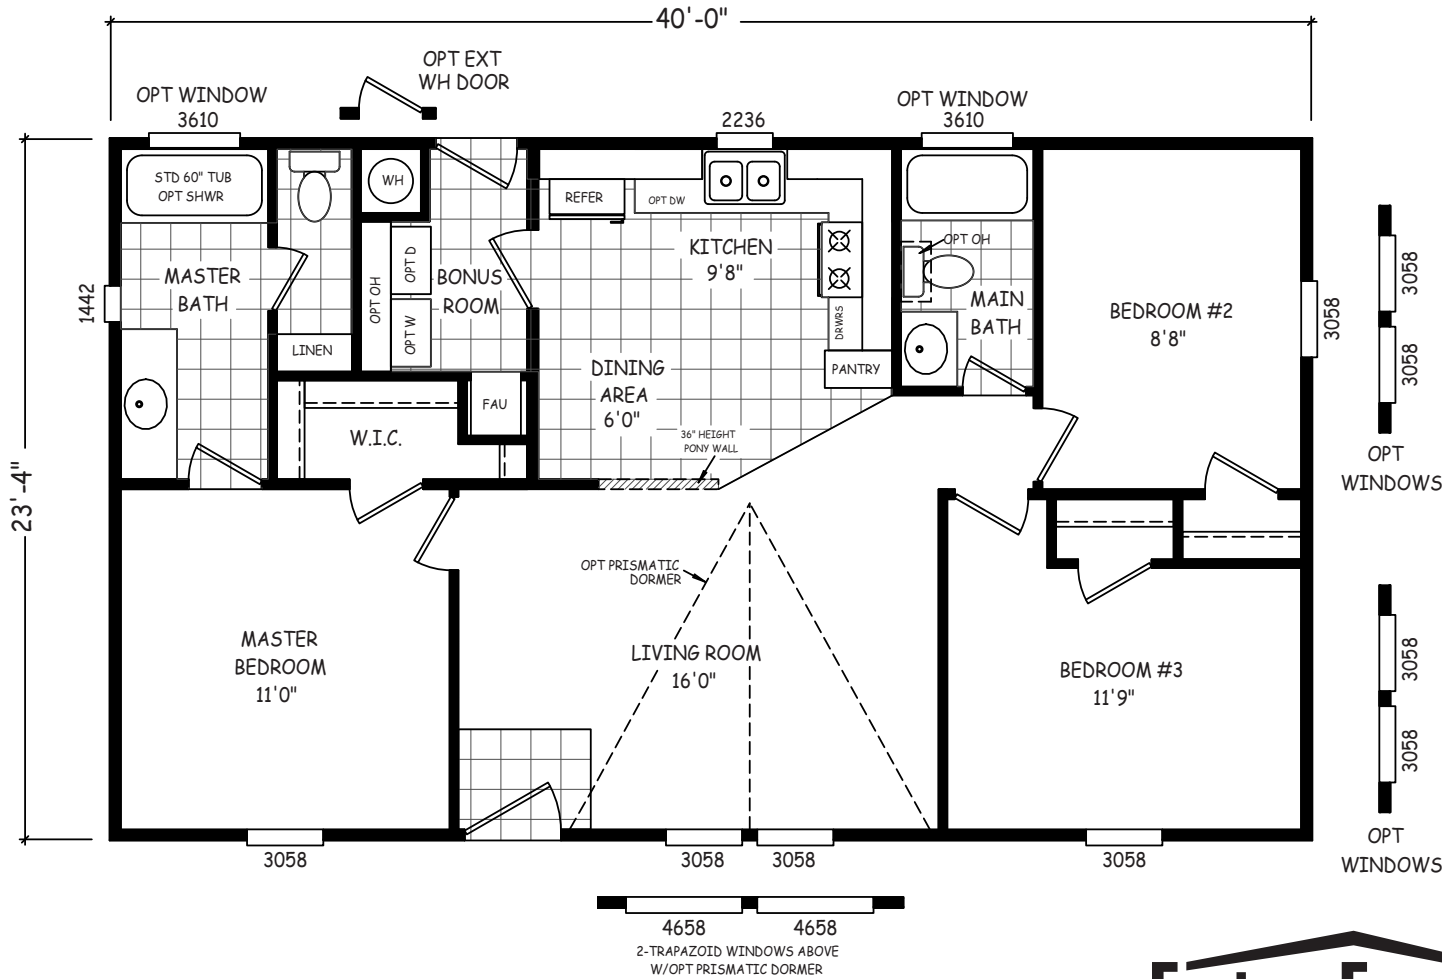

Trafford

Landmark Series

3 Bedroom, 2 Bath
Approx. 933 Sq. Ft.

Last Updated: 8-25-20

I authorize Factory Expo Outlet Center to build my house, per this plan.

X _____
Customer Signature/Date

Important: Due to our policy of continual improvement, all information in our brochures may vary from actual home. The right is reserved to make changes at any time, without notice or obligation, in colors, materials, specifications, processes, and models. All dimensions and square footage calculations are nominal and approximate figures. Please check with your local sales associate for specific and current information.