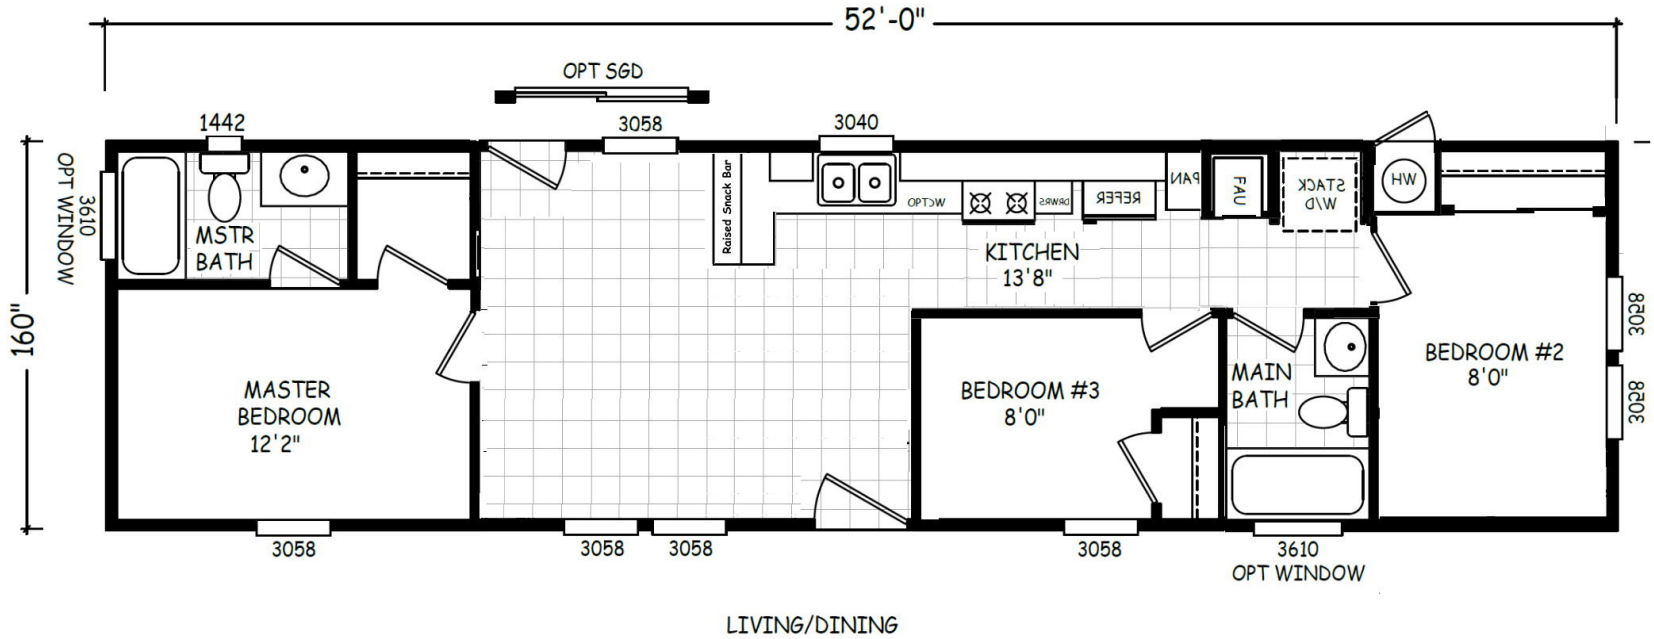

# Tremblay

TS Series **CAYCO** HOMES

3 Bedroom, 2 Bath  
Approx. 693 Sq. Ft.

Last Updated: 8-25-20

I authorize Factory Expo Outlet Center to build my house, per this plan.

X \_\_\_\_\_  
Customer Signature/Date