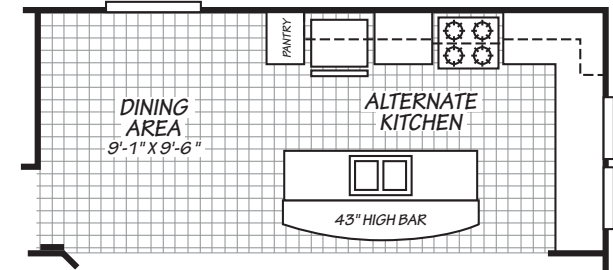

Tubac

Canyon Lake Series

1022 SQ. FT. (Approximate) 2 Bedroom, 2 Bath

Last Updated: 10-11-24

FACTORY EXPO OUTLET CENTER
5757 S. Palo Verde Rd., #202
Tucson, AZ 85706

FactoryBuiltHomesDirect.com | 1-800-965-2781