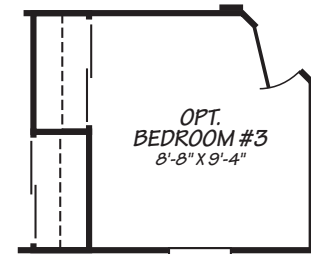

Tubac

Canyon Lake Series

1022 SQ. FT. (Approximate) 2 Bedroom, 2 Bath

Last Updated: 10-11-24

FACTORY EXPO OUTLET CENTER
5757 S. Palo Verde Rd., #202
Tucson, AZ 85706

FactoryBuiltHomesDirect.com | 1-800-965-2781