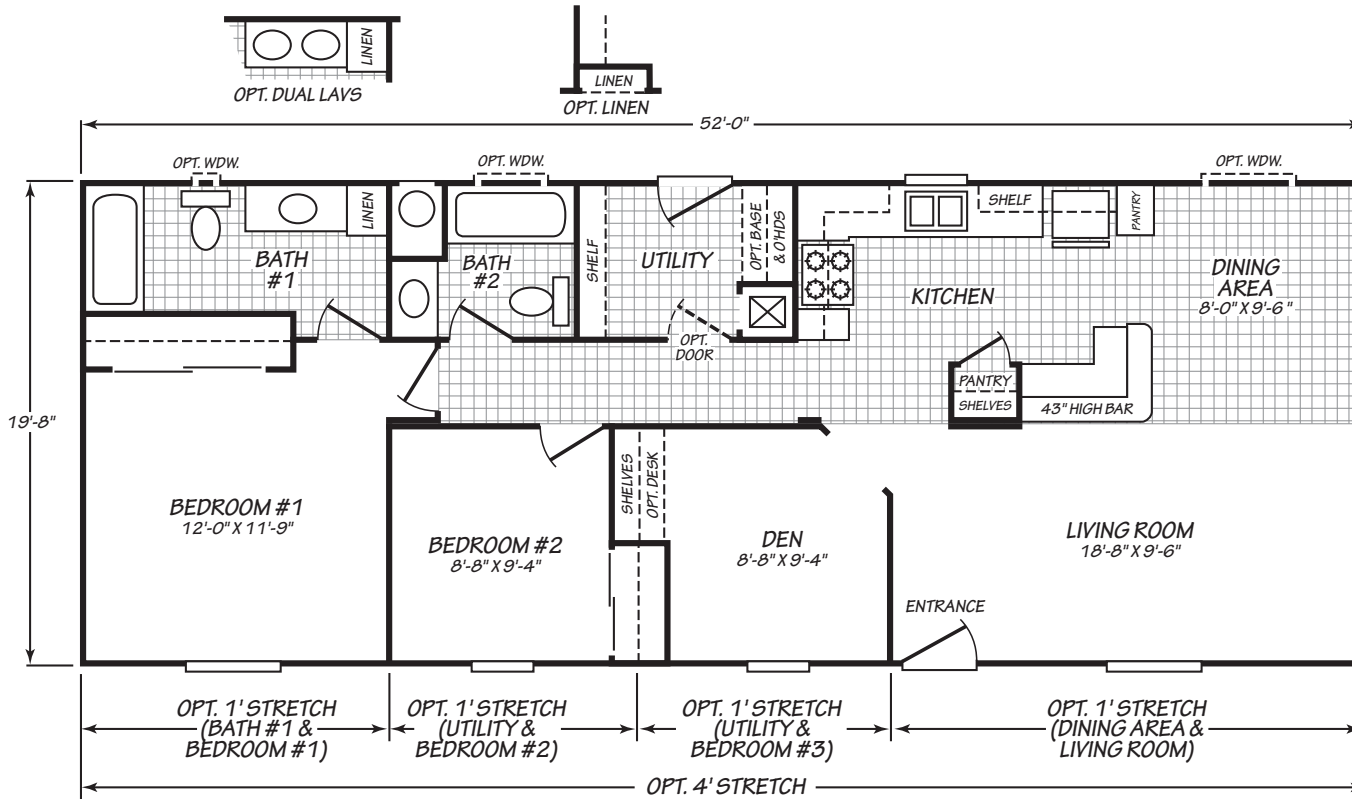

Tubac

Canyon Lake Series

1022 SQ. FT. (Approximate) 2 Bedroom, 2 Bath

Last Updated: 10-11-24

FACTORY EXPO OUTLET CENTER
5757 S. Palo Verde Rd., #202
Tucson, AZ 85706

FactoryBuiltHomesDirect.com | 1-800-965-2781