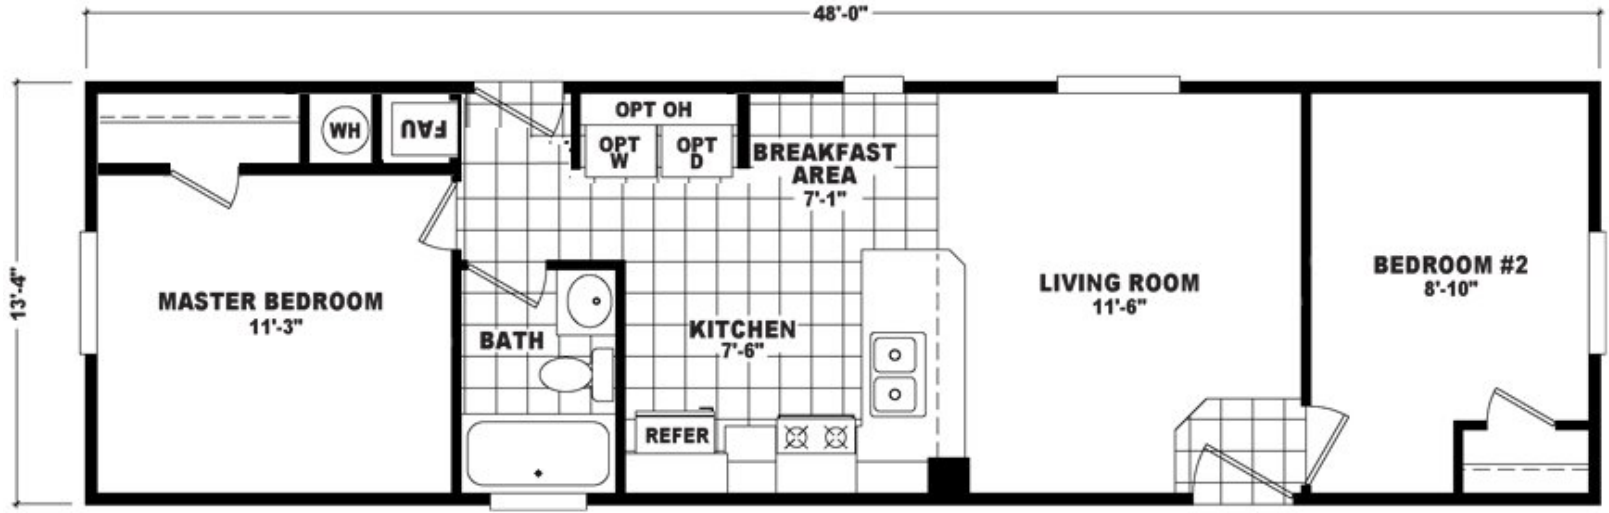

Tucker

TS Series **CAYCO** HOMES

2 Bedroom, 1 Bath
Approx. 640 Sq. Ft.

Last Updated: 8-25-20

I authorize Factory Expo Outlet Center to build my house, per this plan.

X _____

Customer Signature/Date

Important: Due to our policy of continual improvement, all information in our brochures may vary from actual home. The right is reserved to make changes at any time, without notice or obligation, in colors, materials, specifications, processes, and models. All dimensions and square footage calculations are nominal and approximate figures. Please check with your local sales associate for specific and current information.