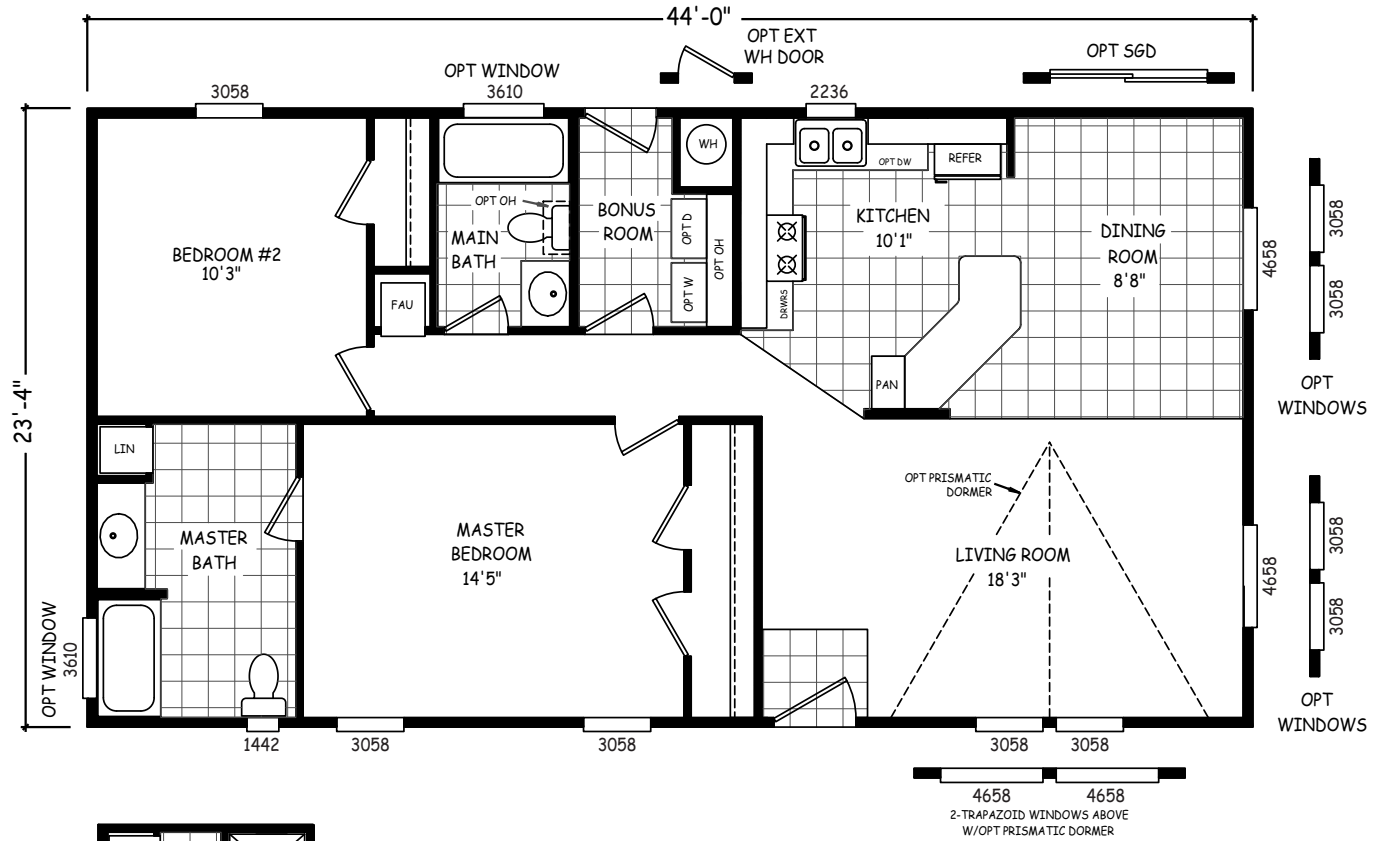

Vance

Landmark Series

2 Bedroom, 2 Bath Approx. 1027 Sq. Ft.

Last Updated: 8-25-20

I authorize Factory Expo Outlet Center to build my house, per this plan.

X _____

Customer Signature/Date

Important: Due to our policy of continual improvement, all information in our brochures may vary from actual home. The right is reserved to make changes at any time, without notice or obligation, in colors, materials, specifications, processes, and models. All dimensions and square footage calculations are nominal and approximate figures. Please check with your local sales associate for specific and current information.