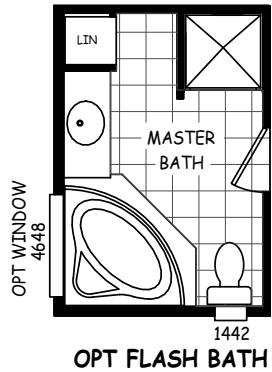

Vance

Landmark Series

2 Bedroom, 2 Bath Approx. 1027 Sq. Ft.

Last Updated: 8-25-20

I authorize Factory Expo Outlet Center to build my house, per this plan.

X _____

Customer Signature/Date

Important: Due to our policy of continual improvement, all information in our brochures may vary from actual home. The right is reserved to make changes at any time, without notice or obligation, in colors, materials, specifications, processes, and models. All dimensions and square footage calculations are nominal and approximate figures. Please check with your local sales associate for specific and current information.