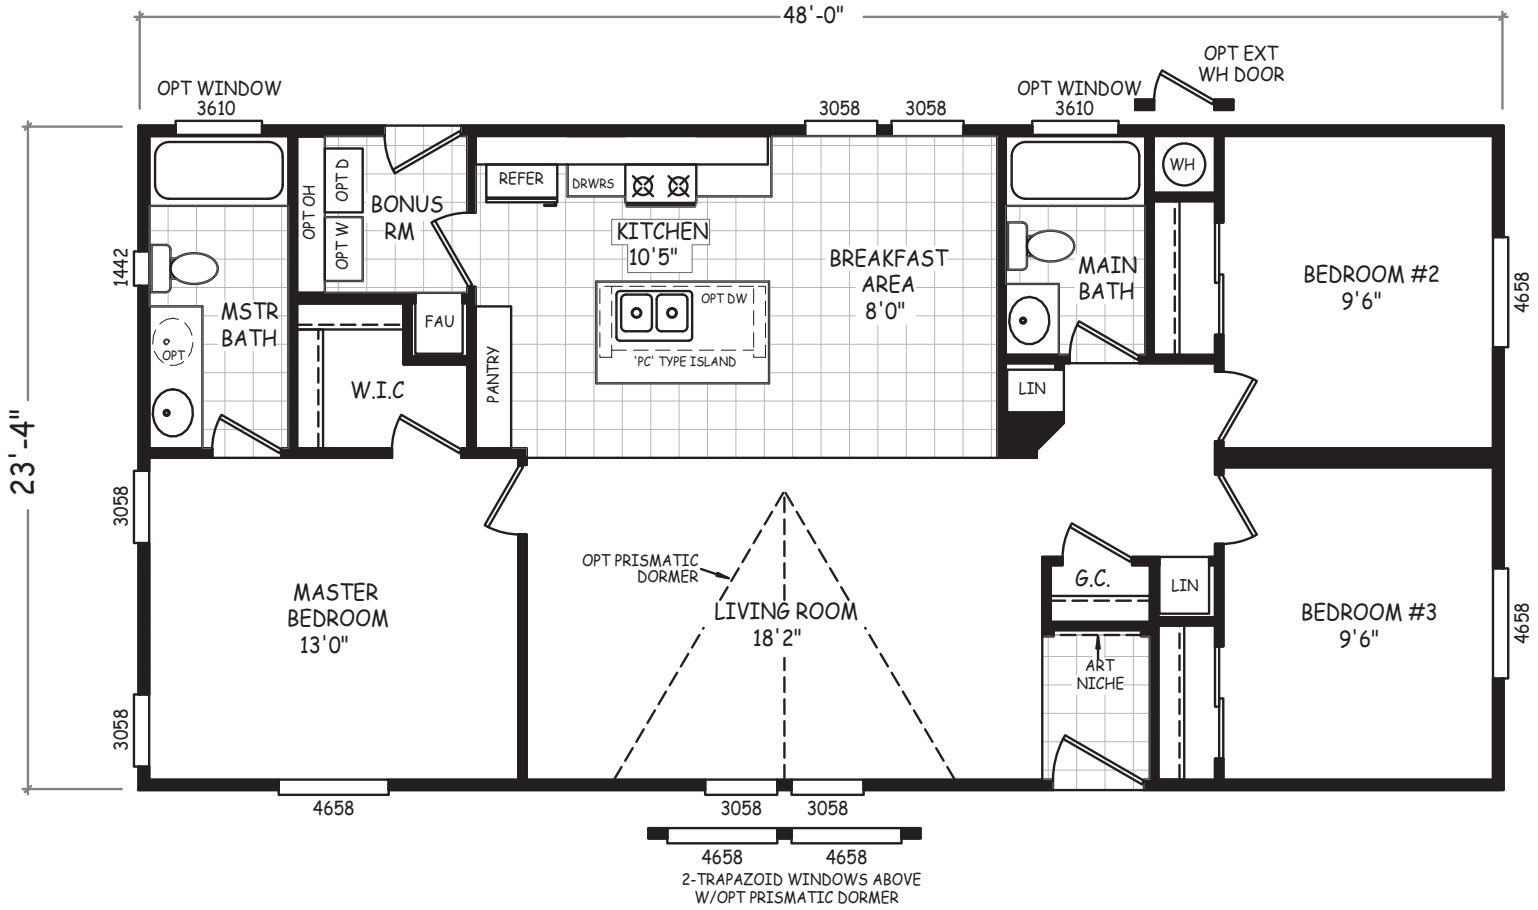

# Vanderford

TS Series **CAYCO** HOMES

3 Bedroom, 2 Bath  
Approx. 1120 Sq. Ft.

Last Updated: 8-25-20

I authorize Factory Expo Outlet Center to build my house, per this plan.

X \_\_\_\_\_  
Customer Signature/Date