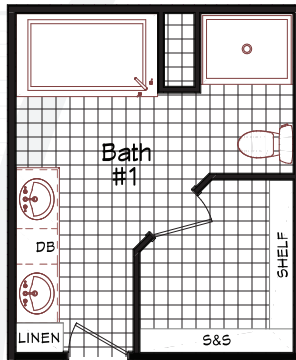

Venmal

Coronado Series

1,680 SQ. FT. (Approximate) 3 Bedroom, 2 Bath

Last Updated: 9-9-22

Optional Glamor Bath

FACTORY EXPO OUTLET CENTER
5757 S. Palo Verde Rd., #202
Tucson, AZ 85706

FactoryBuiltHomesDirect.com | 1-800-965-2781