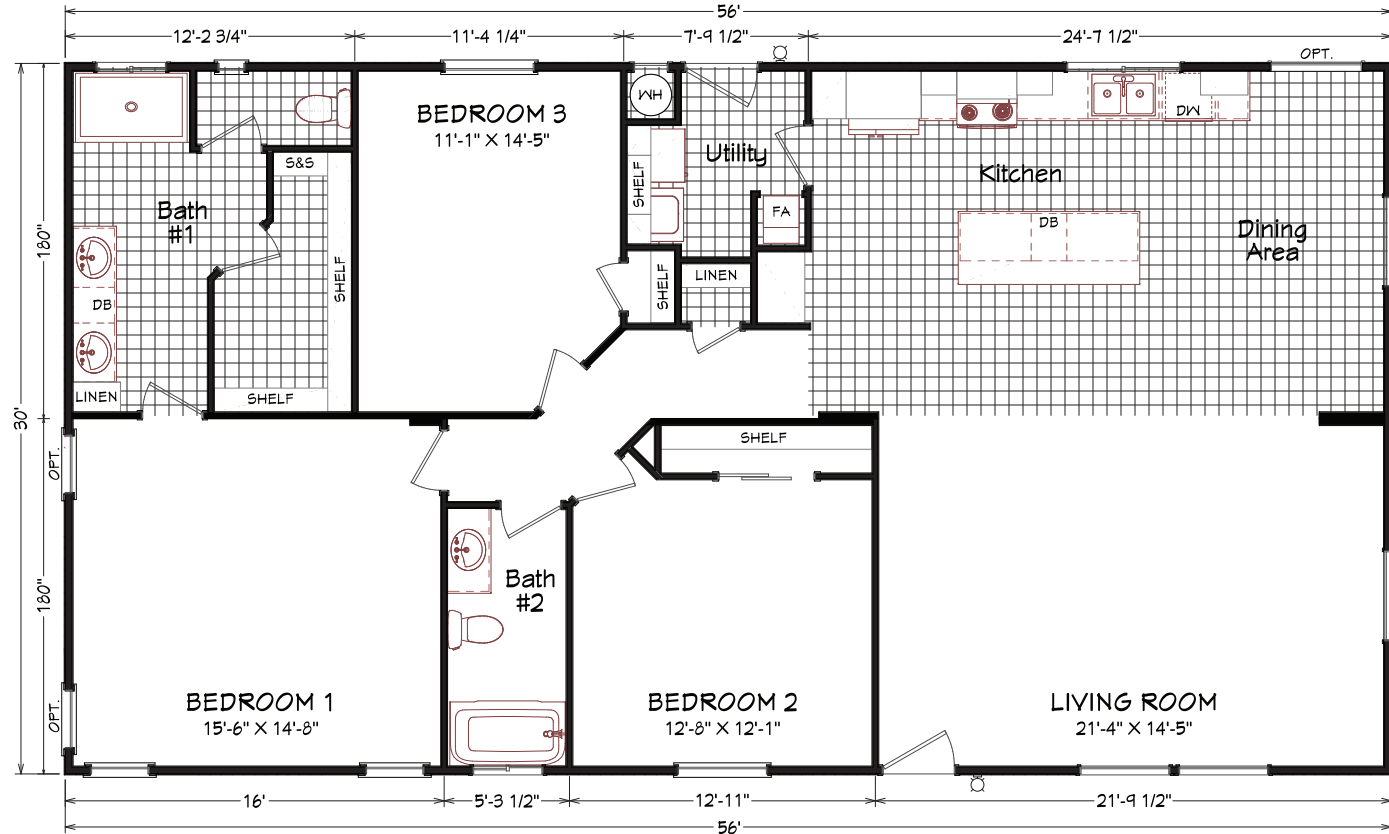

Venmal

Coronado Series

1,680 SQ. FT. (Approximate) 3 Bedroom, 2 Bath

Last Updated: 9-9-22

Optional Glamor Bath

FACTORY EXPO OUTLET CENTER
5757 S. Palo Verde Rd., #202
Tucson, AZ 85706

FactoryBuiltHomesDirect.com | 1-800-965-2781