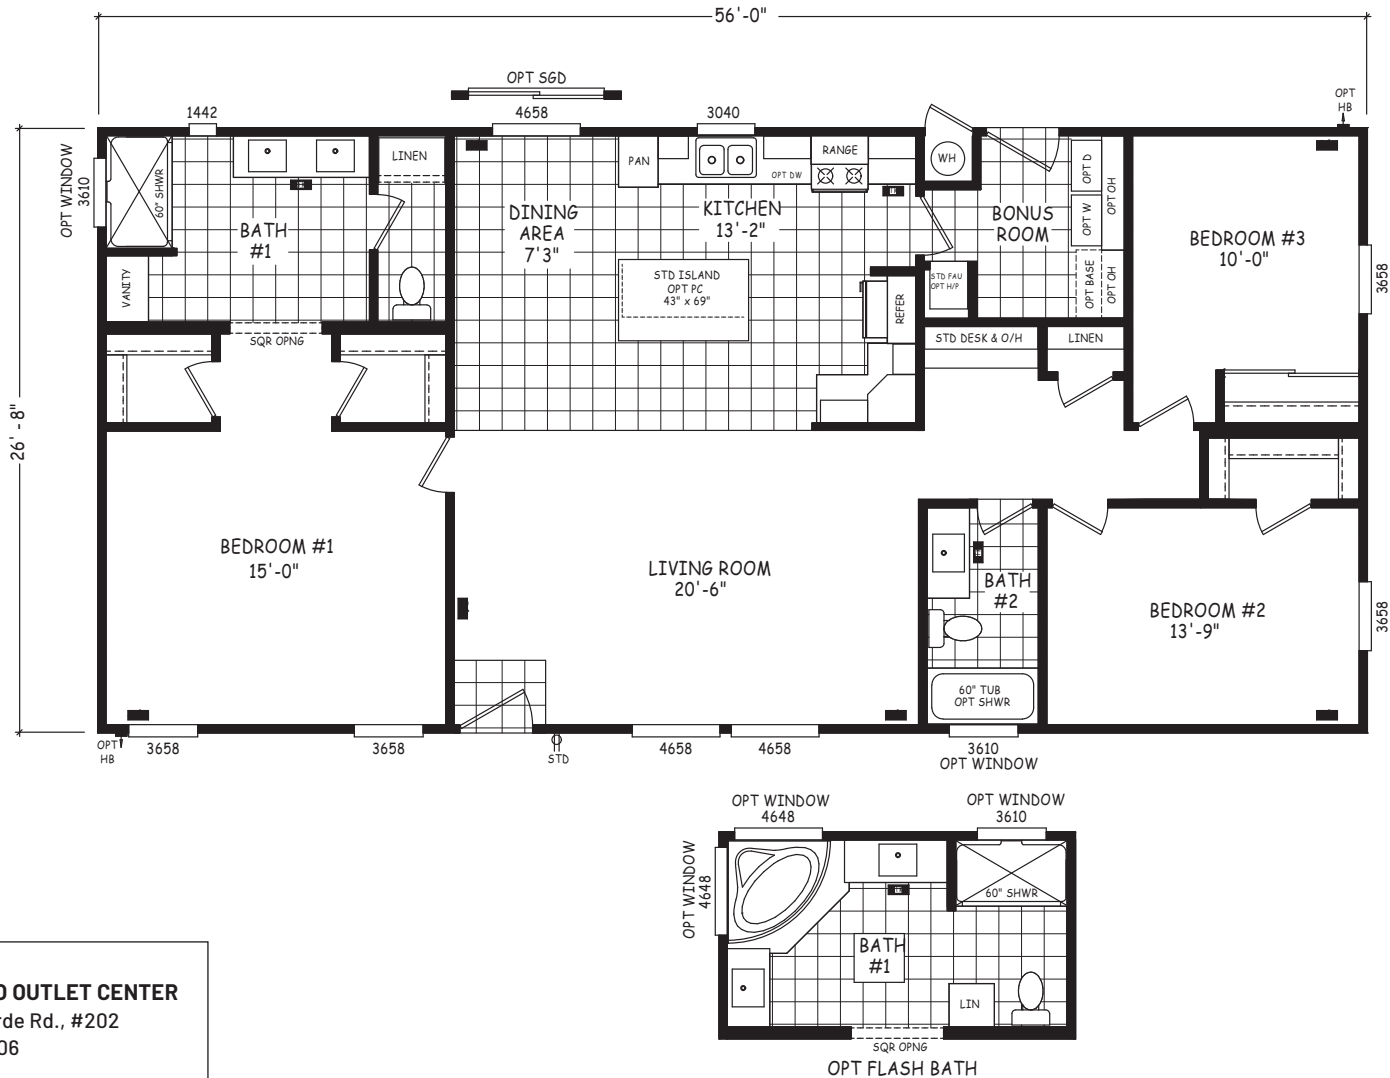

Voltaire

Edge Series

1,494 SQ. FT. (Approximate) 3 Bedroom, 2 Bath

Factory Expo
"Factory Direct Pricing" OUTLET CENTER

Last Updated: 8-22-22

FACTORY EXPO OUTLET CENTER
5757 S. Palo Verde Rd., #202
Tucson, AZ 85706