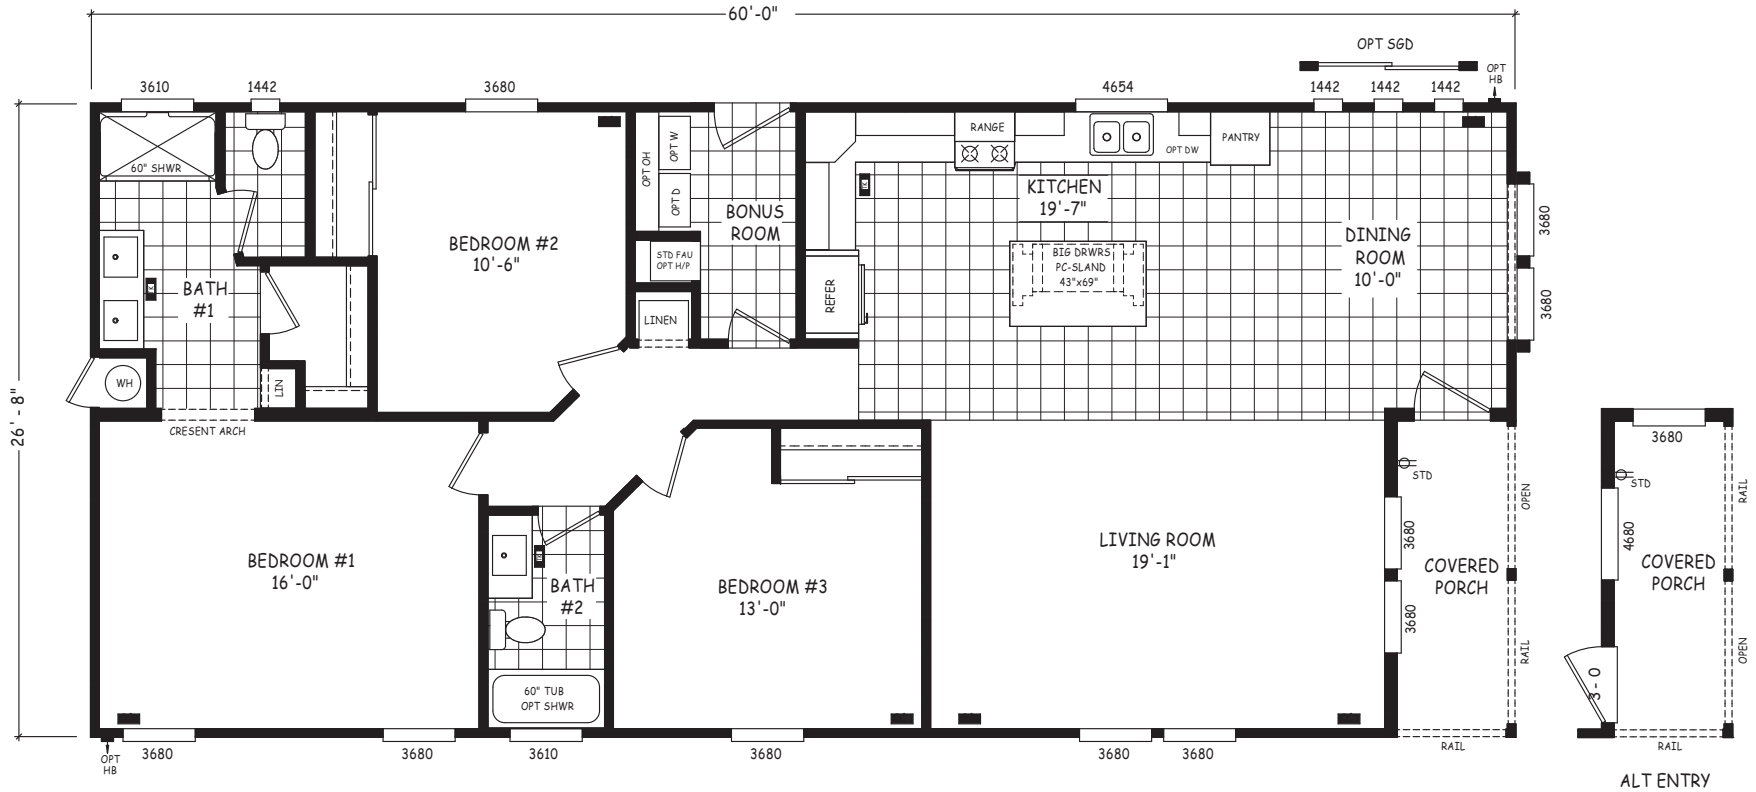

Williamsburg

Pinnacle Series

1,600 SQ. FT. (Approximate) 3 Bedroom, 2 Bath

Last Updated: 8-22-22

FACTORY EXPO OUTLET CENTER
 5757 S. Palo Verde Rd., #202
 Tucson, AZ 85706

FactoryBuiltHomesDirect.com | 1-800-965-2781