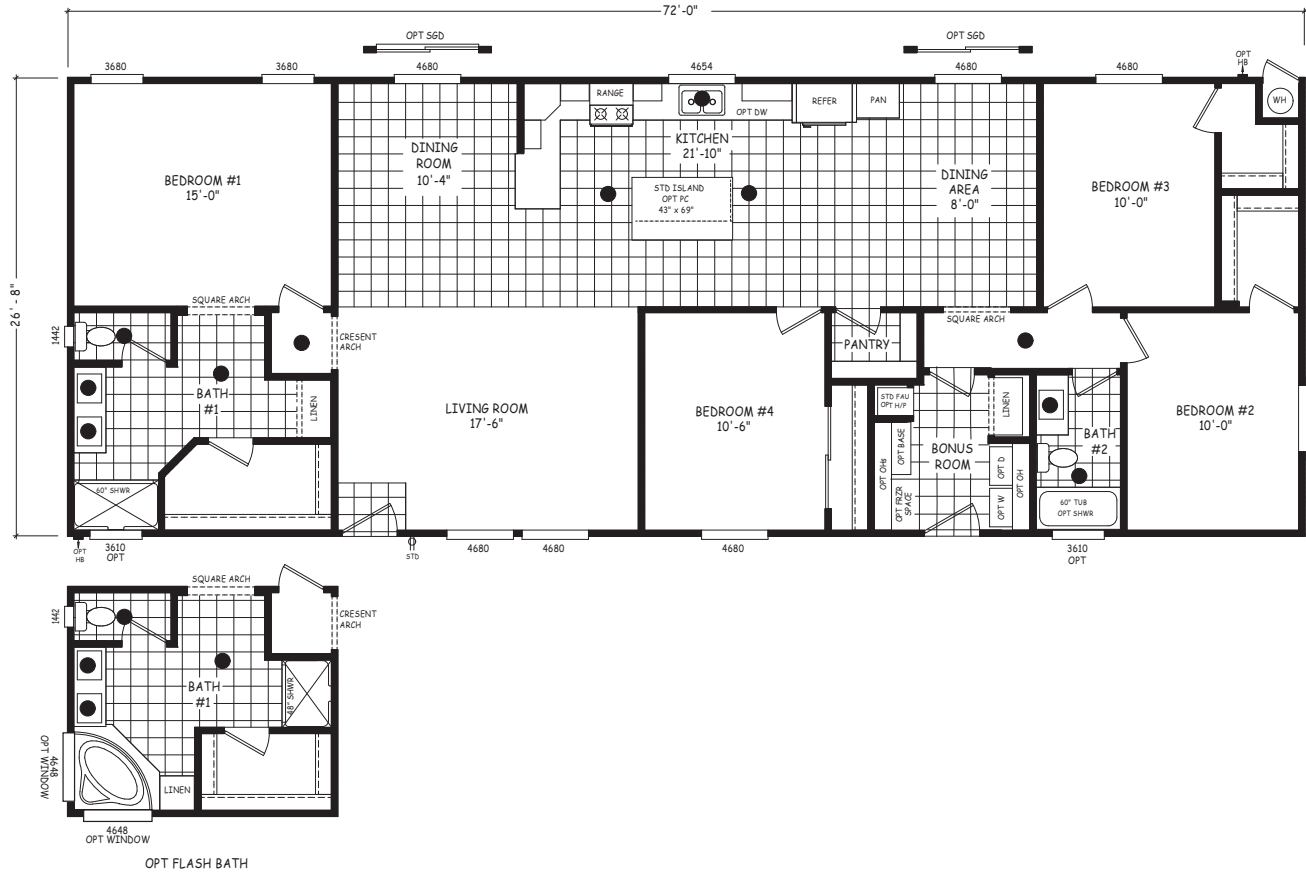

Yazzi

Edge Series

1,920 SQ. FT. (Approximate) 4 Bedroom, 2 Bath

Factory Expo
"Factory Direct Pricing" OUTLET CENTER

Last Updated: 7-24-24

FACTORY EXPO OUTLET CENTER
5757 S. Palo Verde Rd., #202
Tucson, AZ 85706