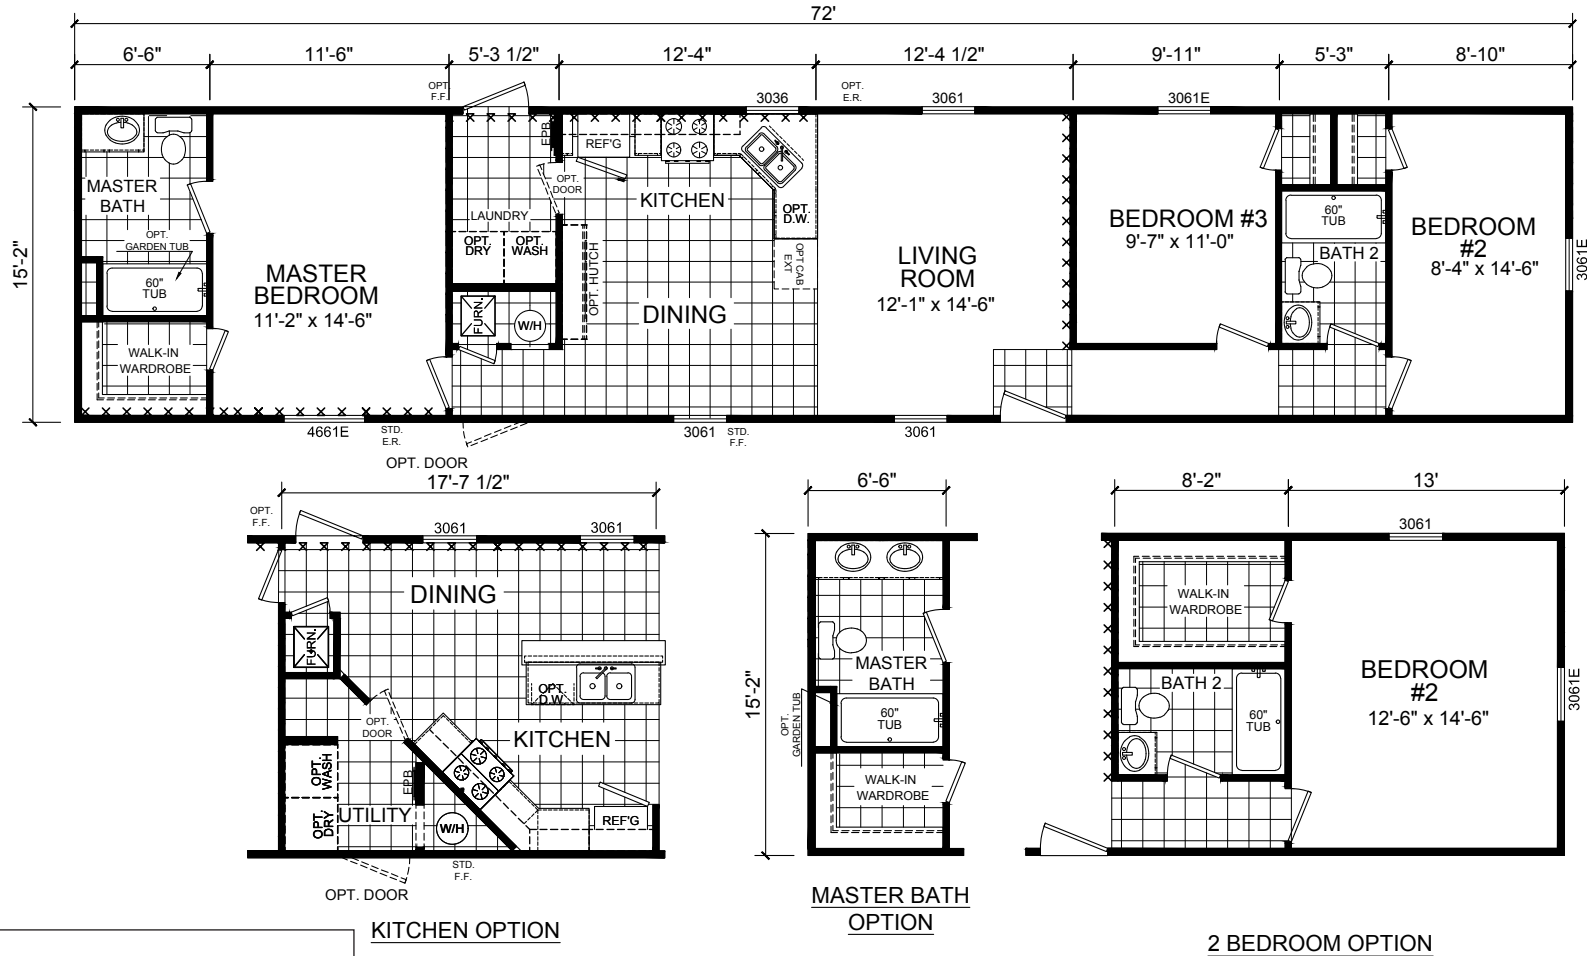

Adeline

Gold Star Single Section Series

1,153 SQ. FT. (Approximate) 3 Bedroom, 2 Bath

Last Updated: 7-13-21

FACTORY EXPO HOME CENTERS
 6855 West 700 South
 Topeka, IN 46571

FactoryDirectMobileHomes.com | 1-800-581-5380