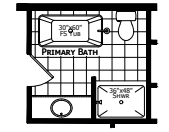

Balbec

Dutch Aspire - Multi-Section Series

1,600 SQ. FT. (Approximate) 3 Bedroom, 2 Bath

Last Updated: 2-8-24

OPTIONAL PORCH

CHAMPION HOMES CENTER
6855 West 700 South
Topeka, IN 46571

FactoryDirectMobileHomes.com | 1-800-581-5380