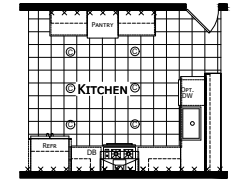

Balbec

Dutch Aspire - Multi-Section Series

1,600 SQ. FT. (Approximate) 3 Bedroom, 2 Bath

Last Updated: 2-8-24

OPTIONAL PORCH

CHAMPION HOMES CENTER
6855 West 700 South
Topeka, IN 46571

FactoryDirectMobileHomes.com | 1-800-581-5380