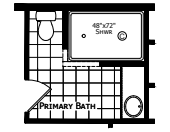

Balbec

Dutch Aspire - Multi-Section Series

1,600 SQ. FT. (Approximate) 3 Bedroom, 2 Bath

Last Updated: 2-8-24

OPTIONAL PORCH

CHAMPION HOMES CENTER
6855 West 700 South
Topeka, IN 46571

FactoryDirectMobileHomes.com | 1-800-581-5380