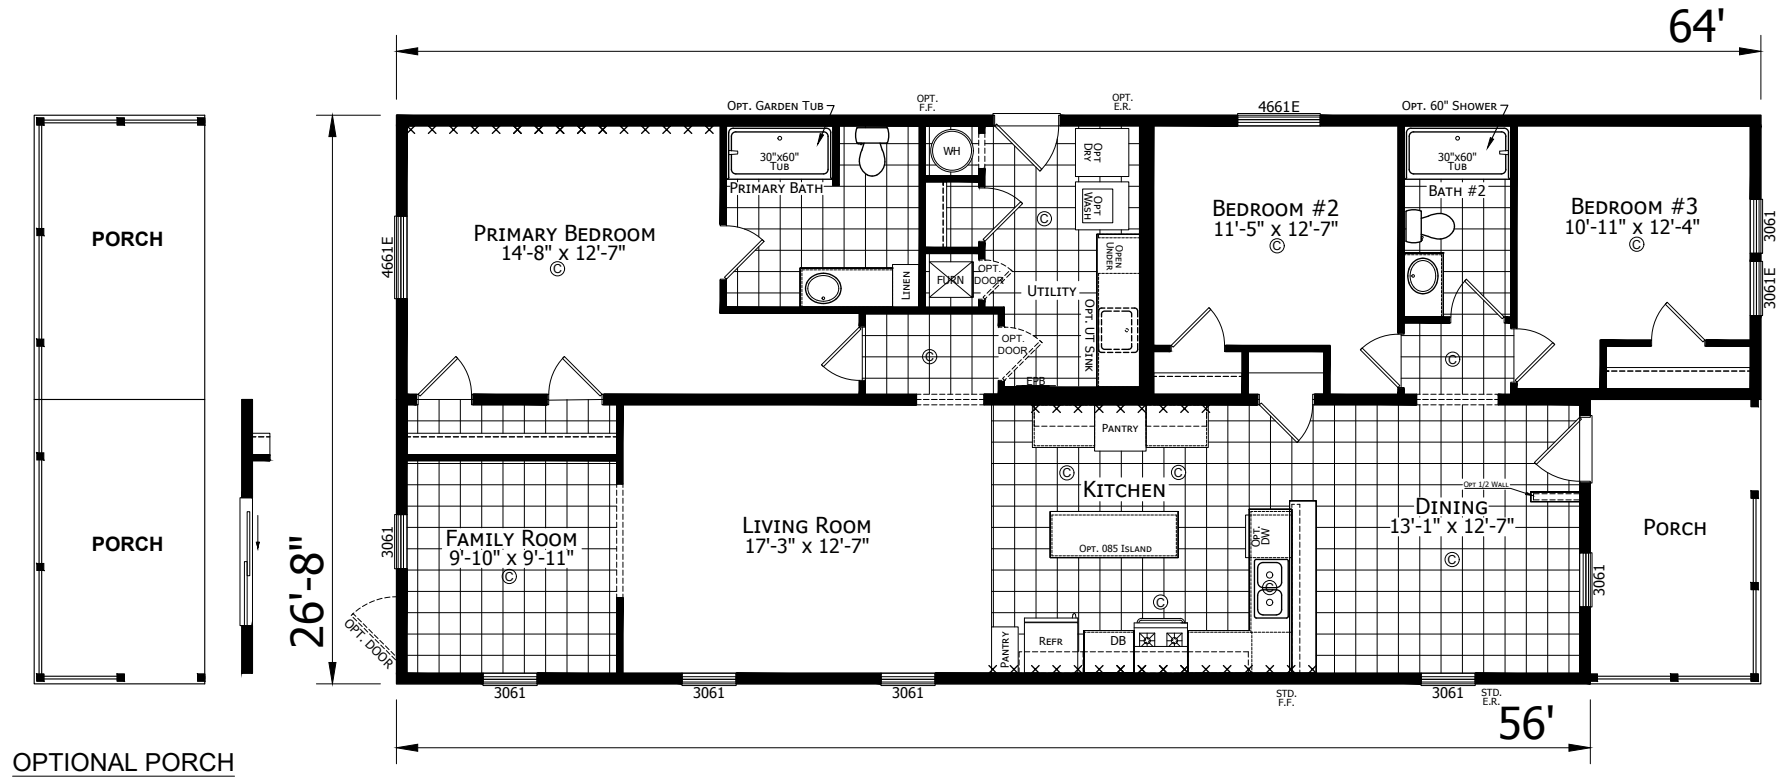

Balbec

Dutch Aspire - Multi-Section Series

1,600 SQ. FT. (Approximate) 3 Bedroom, 2 Bath

Last Updated: 2-8-24

OPTIONAL PORCH

CHAMPION HOMES CENTER
6855 West 700 South
Topeka, IN 46571

FactoryDirectMobileHomes.com | 1-800-581-5380