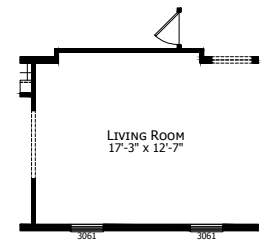

Balbec

Dutch Aspire - Multi-Section Series

1,600 SQ. FT. (Approximate) 3 Bedroom, 2 Bath

Last Updated: 2-8-24

OPTIONAL PORCH

CHAMPION HOMES CENTER
6855 West 700 South
Topeka, IN 46571

FactoryDirectMobileHomes.com | 1-800-581-5380