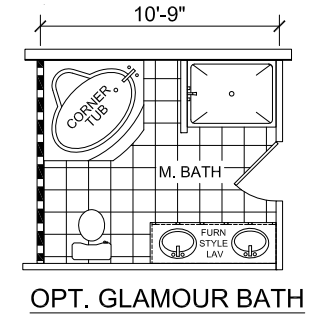

Bannister

Dutch Diamond - Multi-Section Series

1,706 SQ. FT. (Approximate) 3 Bedroom, 2 Bath

Last Updated: 2-11-22

CHAMPION HOMES CENTER
6855 West 700 South
Topeka, IN 46571

FactoryDirectMobileHomes.com | 1-800-581-5380