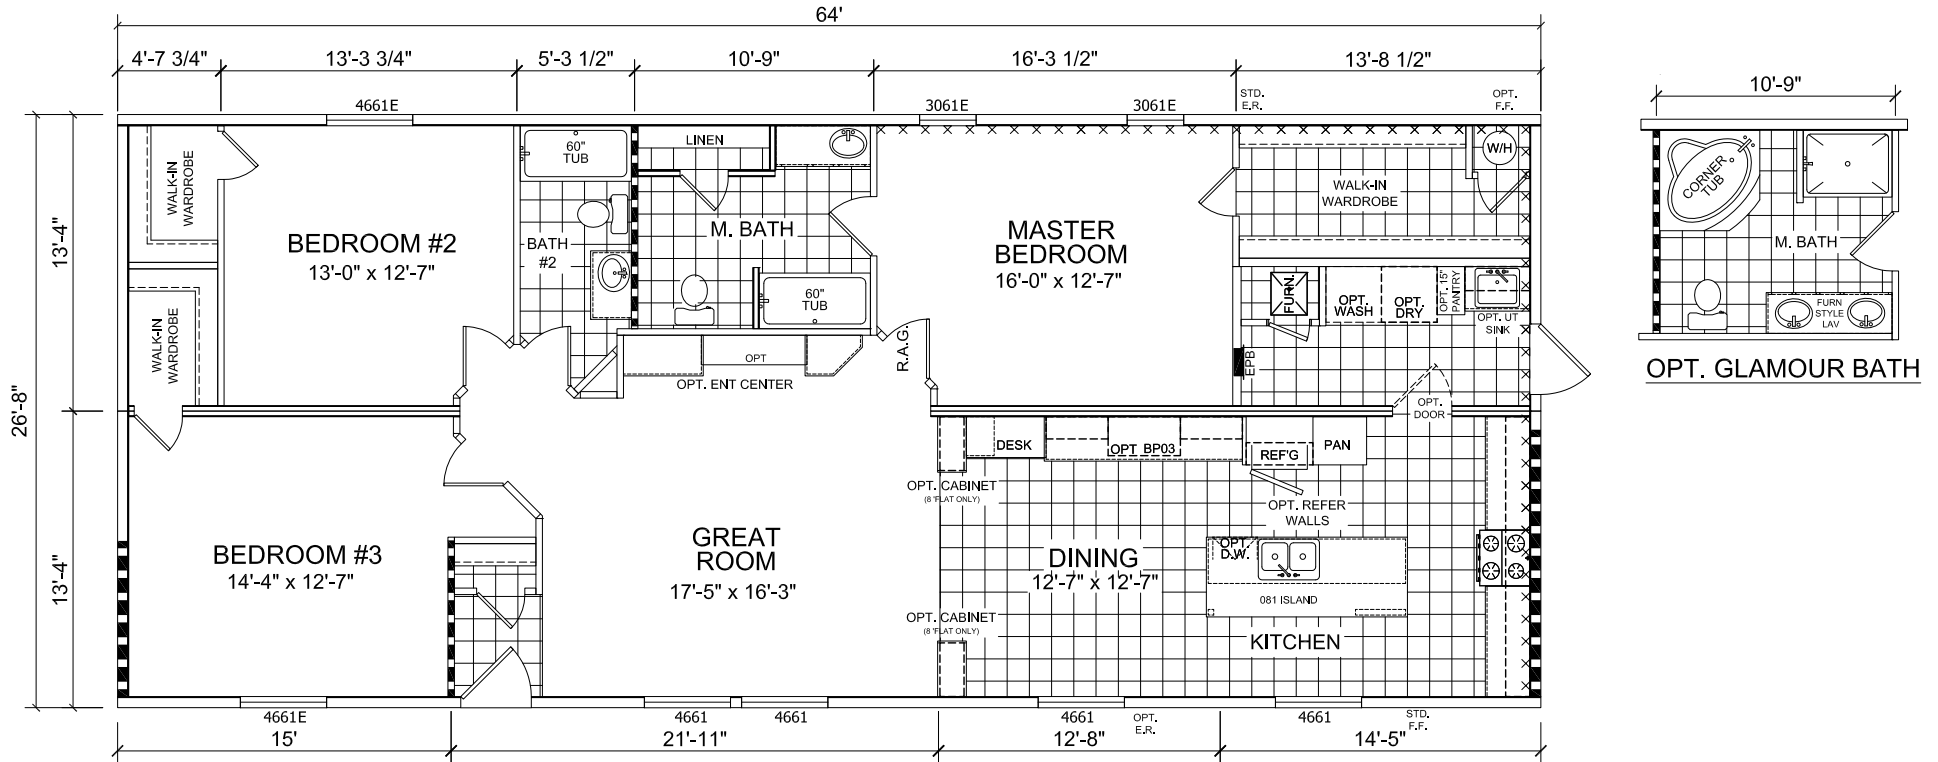

Bannister

Dutch Diamond - Multi-Section Series

1,706 SQ. FT. (Approximate) 3 Bedroom, 2 Bath

Last Updated: 2-11-22

CHAMPION HOMES CENTER
6855 West 700 South
Topeka, IN 46571

FactoryDirectMobileHomes.com | 1-800-581-5380