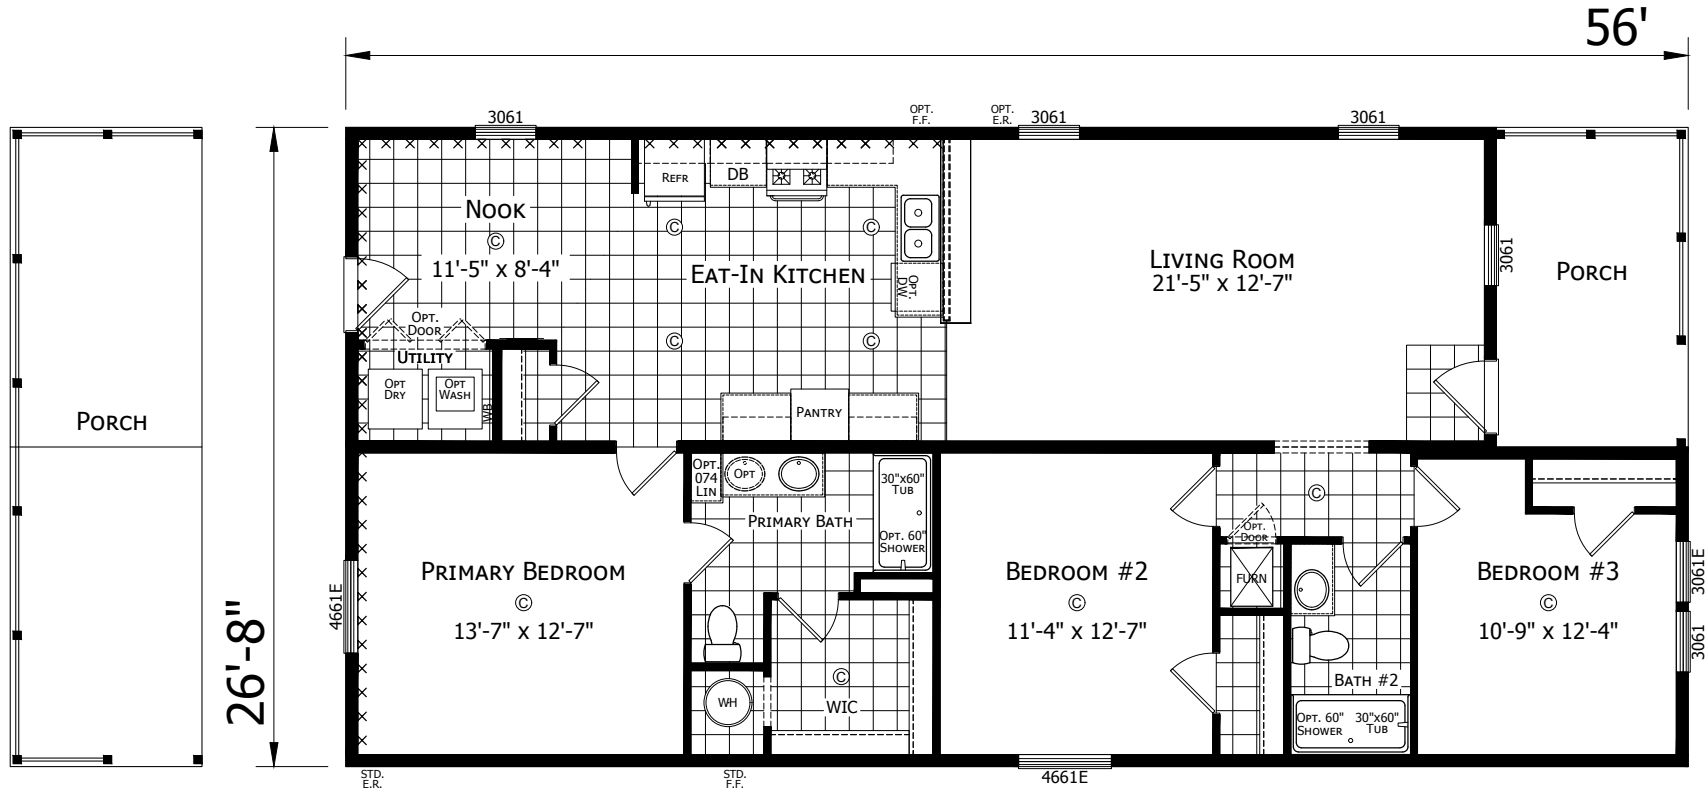

Baroda

Dutch Aspire - Multi-Section Series

1,493 SQ. FT. (Approximate) 3 Bedroom, 2 Bath

Last Updated: 2-8-24

OPTIONAL PORCH

CHAMPION HOMES CENTER
 6855 West 700 South
 Topeka, IN 46571

FactoryDirectMobileHomes.com | 1-800-581-5380