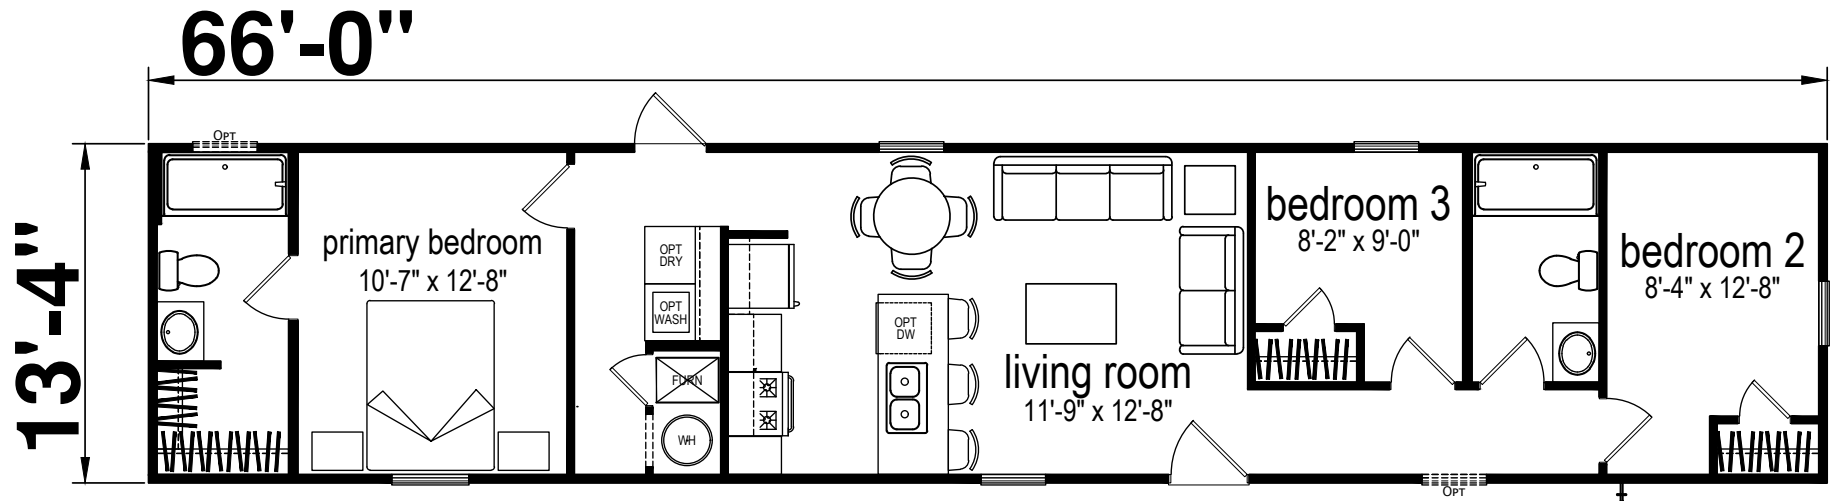

Berlien

Prime Series

880 SQ. FT. (Approximate) 2 Bedroom, 2 Bath

Last Updated: 12-9-24

CHAMPION HOMES CENTER
6855 West 700 South
Topeka, IN 46571

FactoryDirectMobileHomes.com | 1-800-581-5380

IMPORTANT: Champion Homes reserves the right to modify, cancel or substitute products or features of this event at any time without prior notice or obligation. Pictures and other promotional materials are representative and may depict or contain floor plans, square footages, elevations, options, upgrades, extra design features, decorations, floor coverings, specialty light fixtures, custom paint and wall coverings, window treatments, landscaping, sound and alarm systems, furnishings, appliances, and other designer/decorator features and amenities that are not included as part of the home and/or may not be available at all locations. Home, pricing and community information is subject to change, and homes to prior sale, at any time without notice or obligation. ©2020 Champion Homes. All rights reserved.