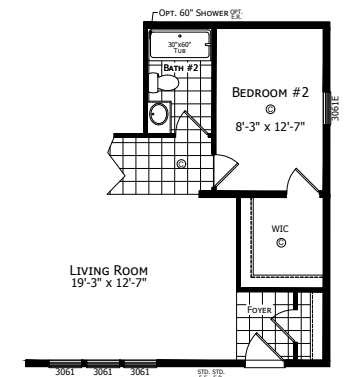

Berne

Dutch Aspire - Multi-Section Series

1,067 SQ. FT. (Approximate) 3 Bedroom, 2 Bath

Last Updated: 2-8-24

FLOOR PLAN AVAILABE IN A FLIPPED VERSION.

OPTIONAL REAR ENTRY

2 BEDROOM OPTION

CHAMPION HOMES CENTER
6855 West 700 South
Topeka, IN 46571