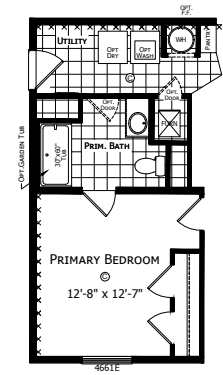

Berne

Dutch Aspire - Multi-Section Series

1,067 SQ. FT. (Approximate) 3 Bedroom, 2 Bath

Last Updated: 2-8-24

FLOOR PLAN AVAILABE IN A FLIPPED VERSION.

OPTIONAL REAR ENTRY

2 BEDROOM OPTION

CHAMPION HOMES CENTER
6855 West 700 South
Topeka, IN 46571