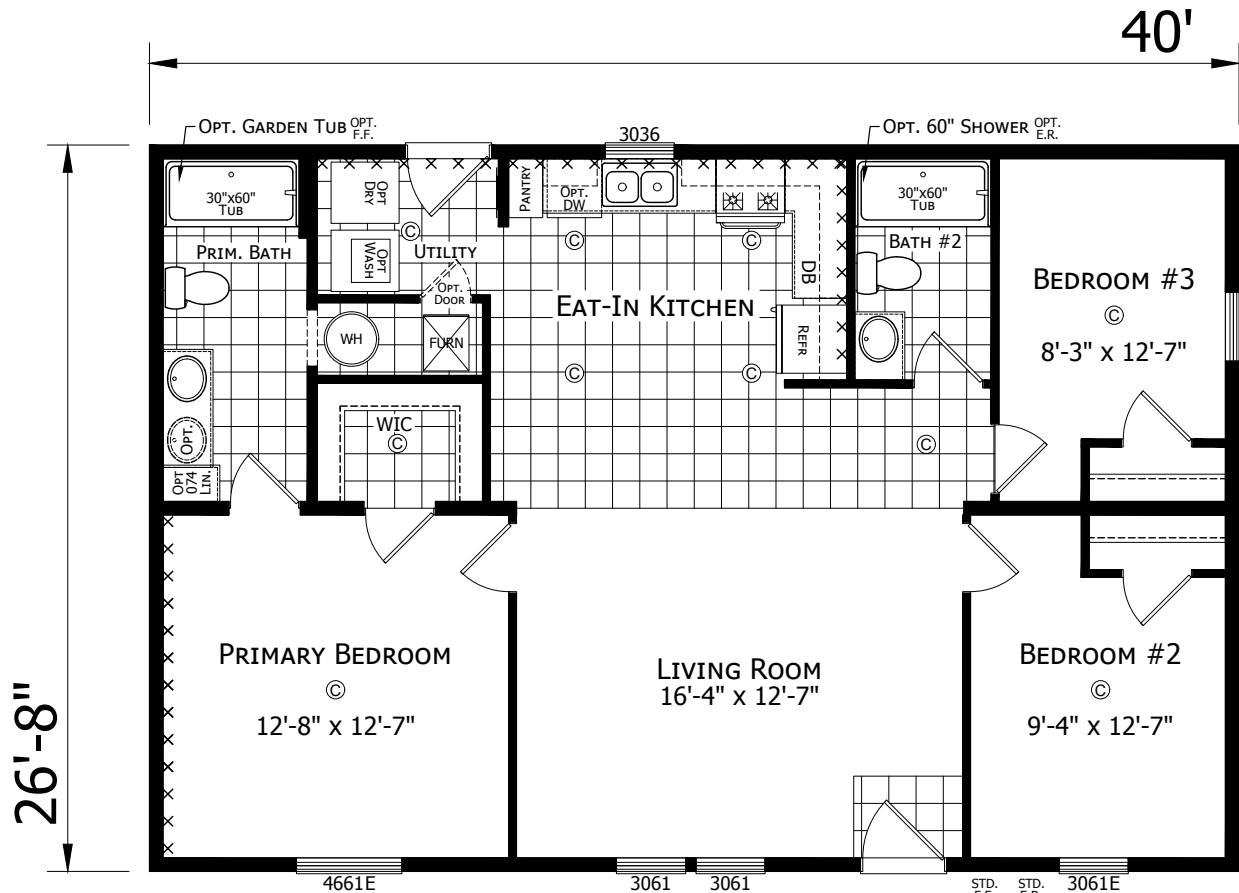

Berne

Dutch Aspire - Multi-Section Series

1,067 SQ. FT. (Approximate) 3 Bedroom, 2 Bath

Last Updated: 2-8-24

FLOOR PLAN AVAILABE IN A FLIPPED VERSION.

OPTIONAL REAR ENTRY

2 BEDROOM OPTION

CHAMPION HOMES CENTER
6855 West 700 South
Topeka, IN 46571