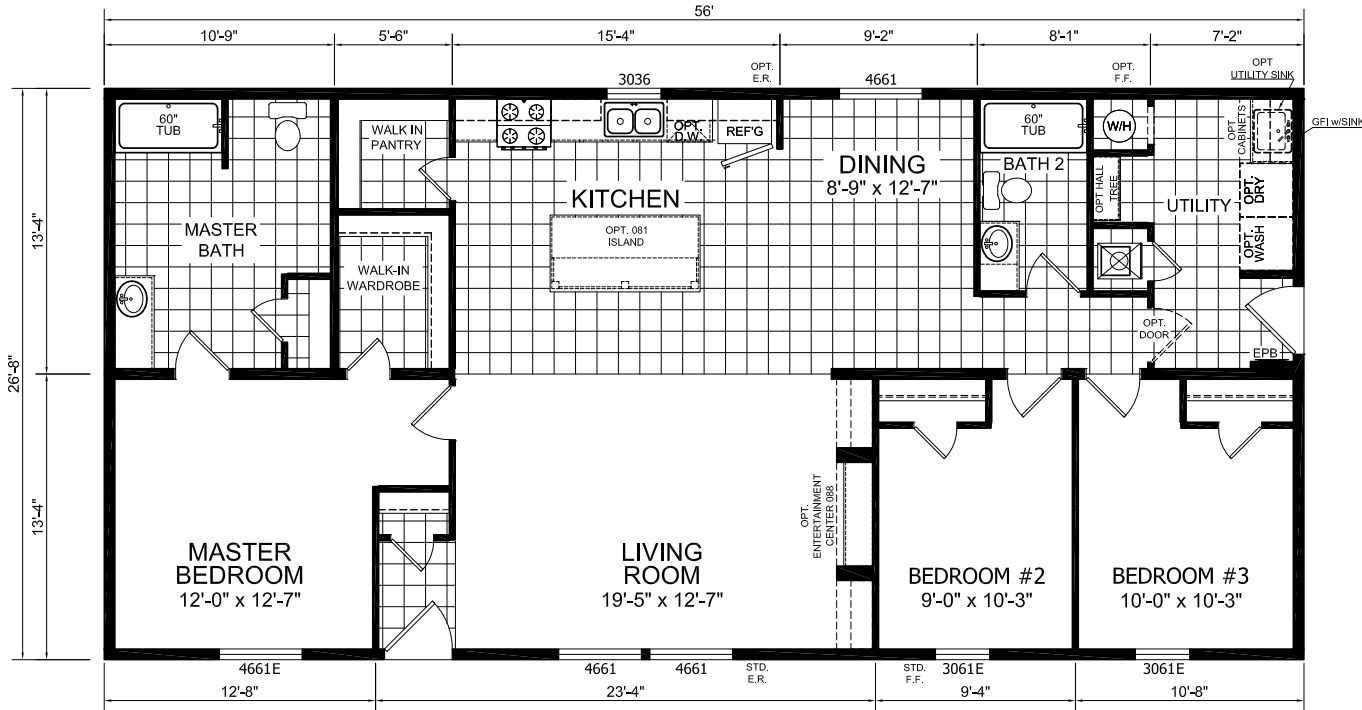

Burket

Dutch Diamond - Multi-Section Series

1,493 SQ. FT. (Approximate) 3 Bedroom, 2 Bath

Last Updated: 2-11-22

CHAMPION HOMES CENTER
 6855 West 700 South
 Topeka, IN 46571

FactoryDirectMobileHomes.com | 1-800-581-5380