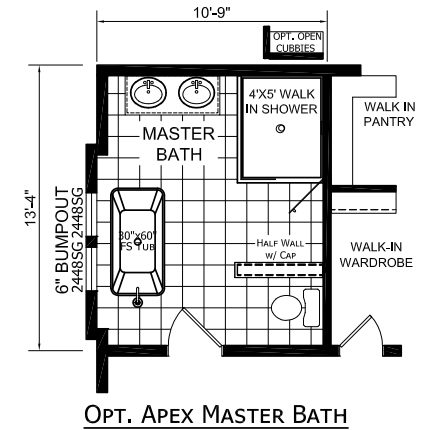

Burket

Dutch Diamond - Multi-Section Series

1,493 SQ. FT. (Approximate) 3 Bedroom, 2 Bath

Last Updated: 2-11-22

CHAMPION HOMES CENTER
 6855 West 700 South
 Topeka, IN 46571

FactoryDirectMobileHomes.com | 1-800-581-5380