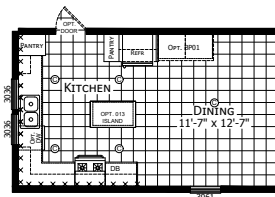

OPTIONAL KITCHEN #1