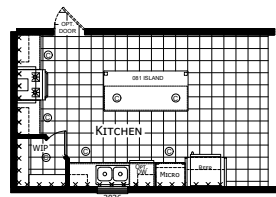

Burt

Dutch Aspire - Multi-Section Series

1,280 SQ. FT. (Approximate) 3 Bedroom, 2 Bath

Last Updated: 2-8-24

CHAMPION HOMES CENTER
6855 West 700 South
Topeka, IN 46571

FactoryDirectMobileHomes.com | 1-800-581-5380

IMPORTANT: Champion Homes reserves the right to modify, cancel or substitute products or features of this event at any time without prior notice or obligation. Pictures and other promotional materials are representative and may depict or contain floor plans, square footages, elevations, options, upgrades, extra design features, decorations, floor coverings, specialty light fixtures, custom paint and wall coverings, window treatments, landscaping, sound and alarm systems, furnishings, appliances, and other designer/decorator features and amenities that are not included as part of the home and/or may not be available at all locations. Home, pricing and community information is subject to change, and homes to prior sale, at any time without notice or obligation. ©2020 Champion Homes. All rights reserved.

MANUFACTURED BY:

I authorize Champion Homes Center to build my house, per this plan.

X _____
Customer Signature/Date