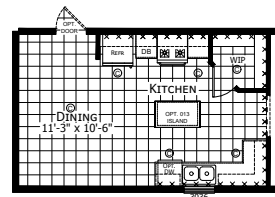

OPTIONAL KITCHEN #2

FactoryDirectMobileHomes.com | 1-800-581-5380

IMPORTANT: Champion Homes reserves the right to modify, cancel or substitute products or features of this event at any time without prior notice or obligation. Pictures and other promotional materials are representative and may depict or contain floor plans, square footages, elevations, options, upgrades, extra design features, decorations, floor coverings, specialty light fixtures, custom paint and wall coverings, window treatments, landscaping, sound and alarm systems, furnishings, appliances, and other designer/decorator features and amenities that are not included as part of the home and/or may not be available at all locations. Home, pricing and community information is subject to change, and homes to prior sale, at any time without notice or obligation. ©2020 Champion Homes. All rights reserved.

MANUFACTURED BY: