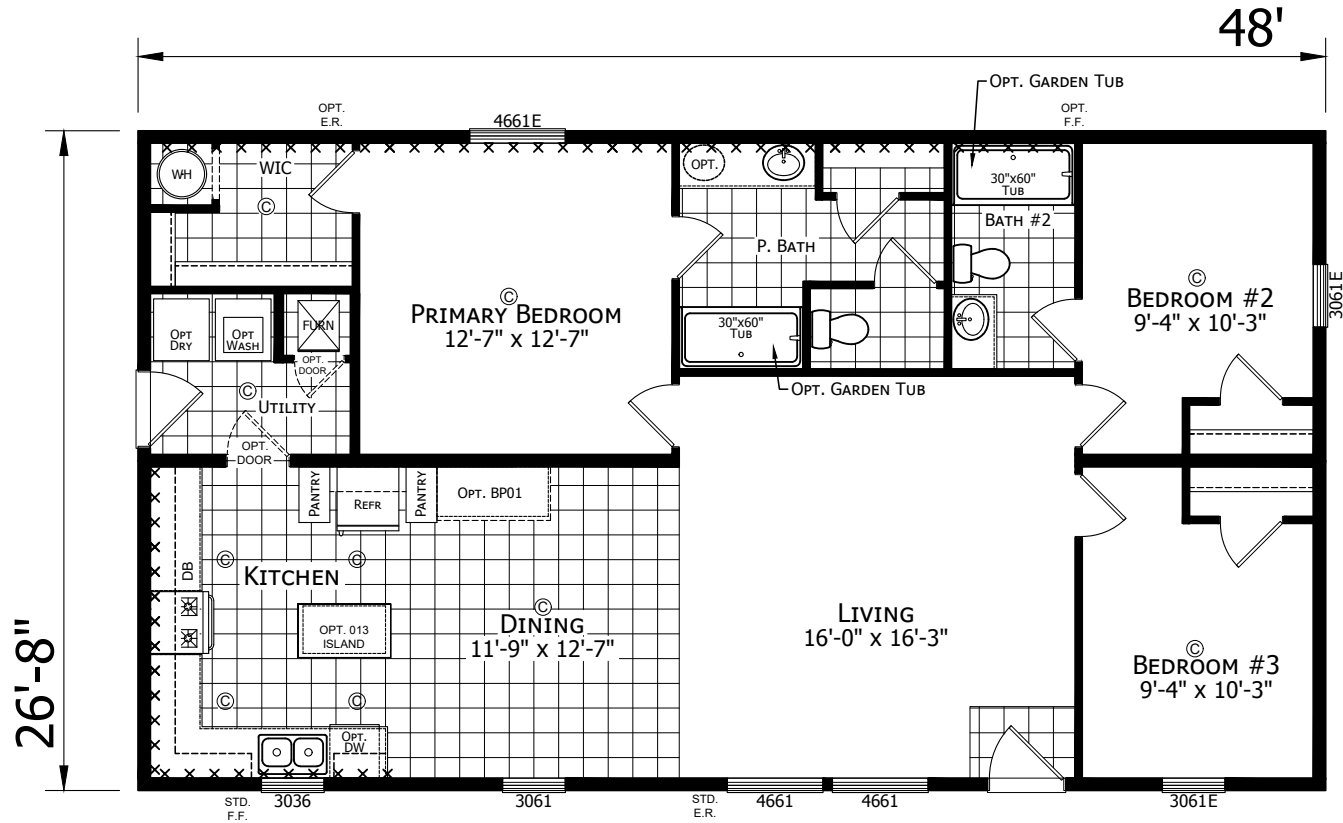

Burt

Dutch Aspire - Multi-Section Series

1,280 SQ. FT. (Approximate) 3 Bedroom, 2 Bath

Last Updated: 2-8-24

CHAMPION HOMES CENTER
6855 West 700 South
Topeka, IN 46571