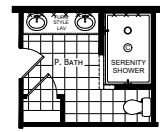

OPTIONAL SERENITY BATH