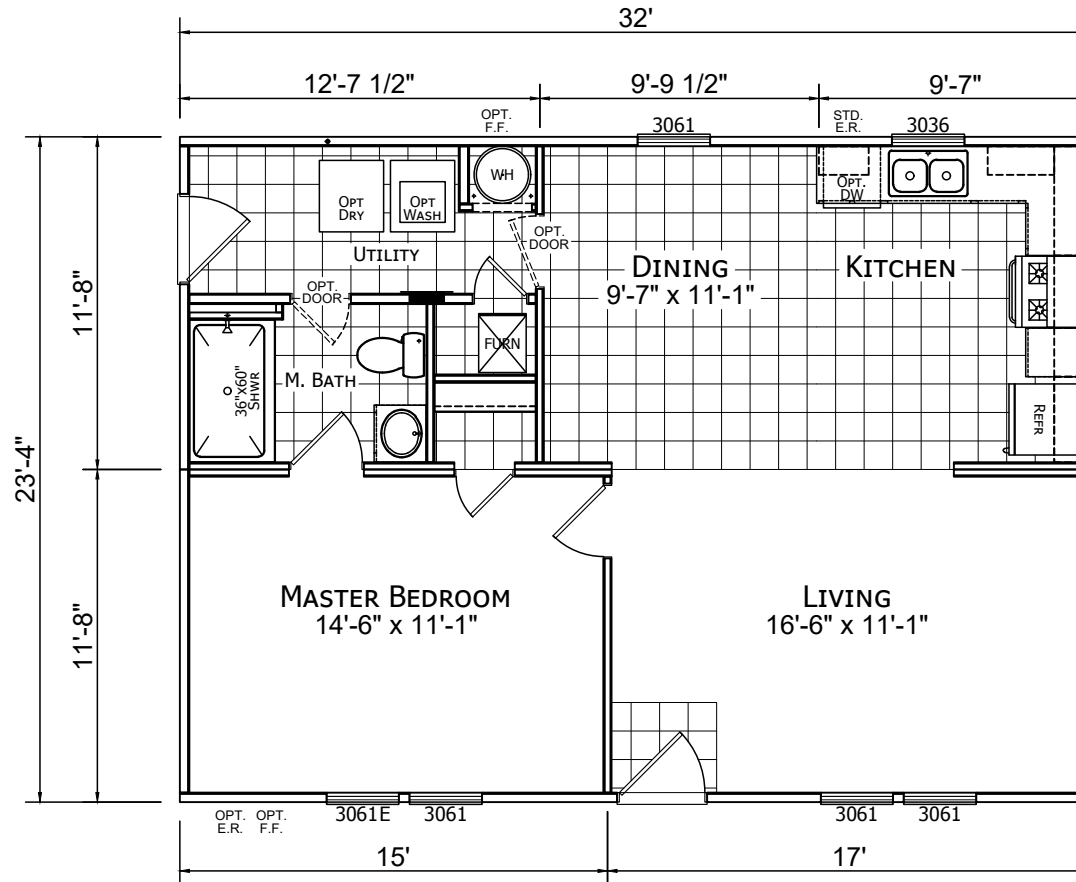

Cannelton

Dutch Diamond - Multi-Section Series

748 SQ. FT. (Approximate) 1 Bedroom, 1 Bath

Last Updated: 10-17-23

CHAMPION HOMES CENTER
 6855 West 700 South
 Topeka, IN 46571

FactoryDirectMobileHomes.com | 1-800-581-5380