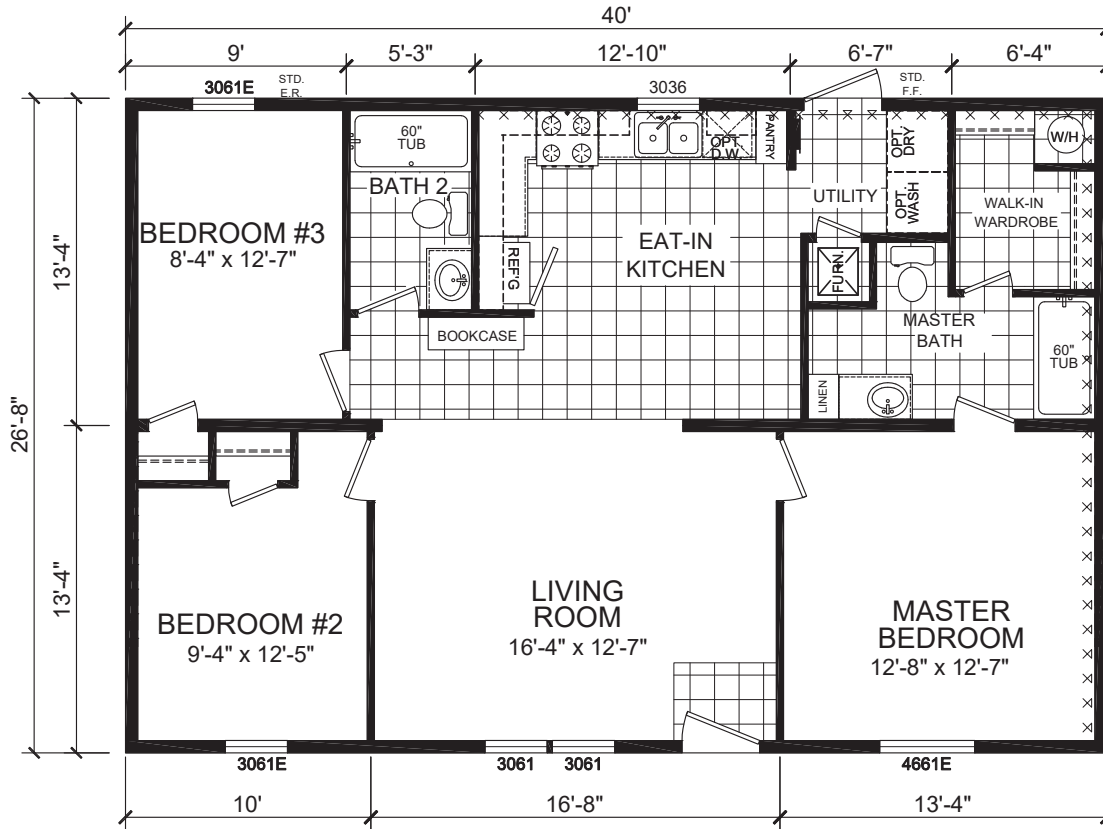

# Casey

Dutch Diamond - Multi-Section Series

1,066 SQ. FT. (Approximate) 3 Bedroom, 2 Bath

Last Updated: 2-11-22