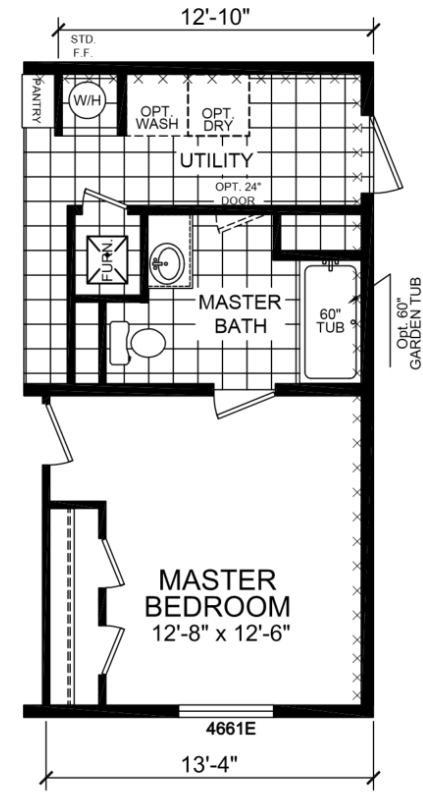

# Casey

Dutch Diamond - Multi-Section Series

1,066 SQ. FT. (Approximate) 3 Bedroom, 2 Bath

Last Updated: 2-11-22