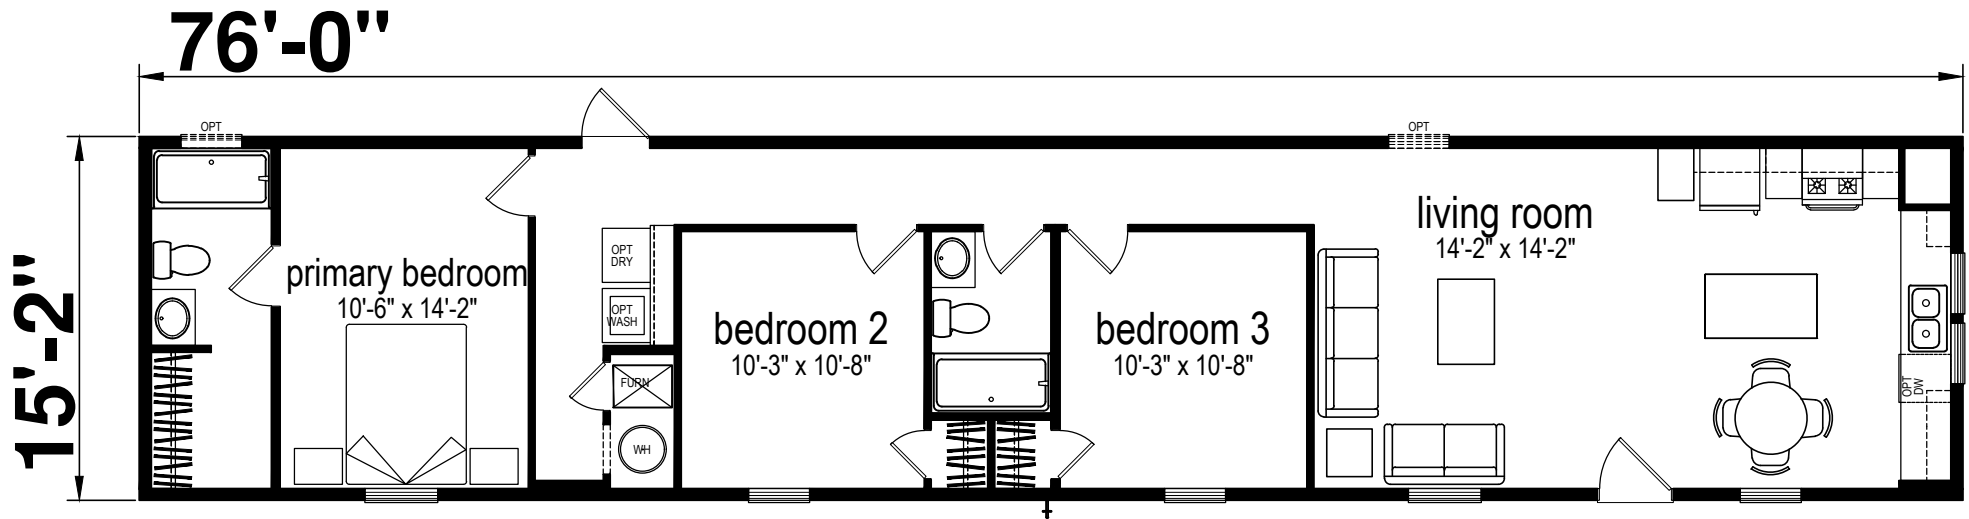

Catania

Prime Series

1153 SQ. FT. (Approximate) 3 Bedroom, 2 Bath

Last Updated: 11-25-24

CHAMPION HOMES CENTER
6855 West 700 South
Topeka, IN 46571

FactoryDirectMobileHomes.com | 1-800-581-5380

IMPORTANT: Champion Homes reserves the right to modify, cancel or substitute products or features of this event at any time without prior notice or obligation. Pictures and other promotional materials are representative and may depict or contain floor plans, square footages, elevations, options, upgrades, extra design features, decorations, floor coverings, specialty light fixtures, custom paint and wall coverings, window treatments, landscaping, sound and alarm systems, furnishings, appliances, and other designer/decorator features and amenities that are not included as part of the home and/or may not be available at all locations. Home, pricing and community information is subject to change, and homes to prior sale, at any time without notice or obligation. ©2020 Champion Homes. All rights reserved.