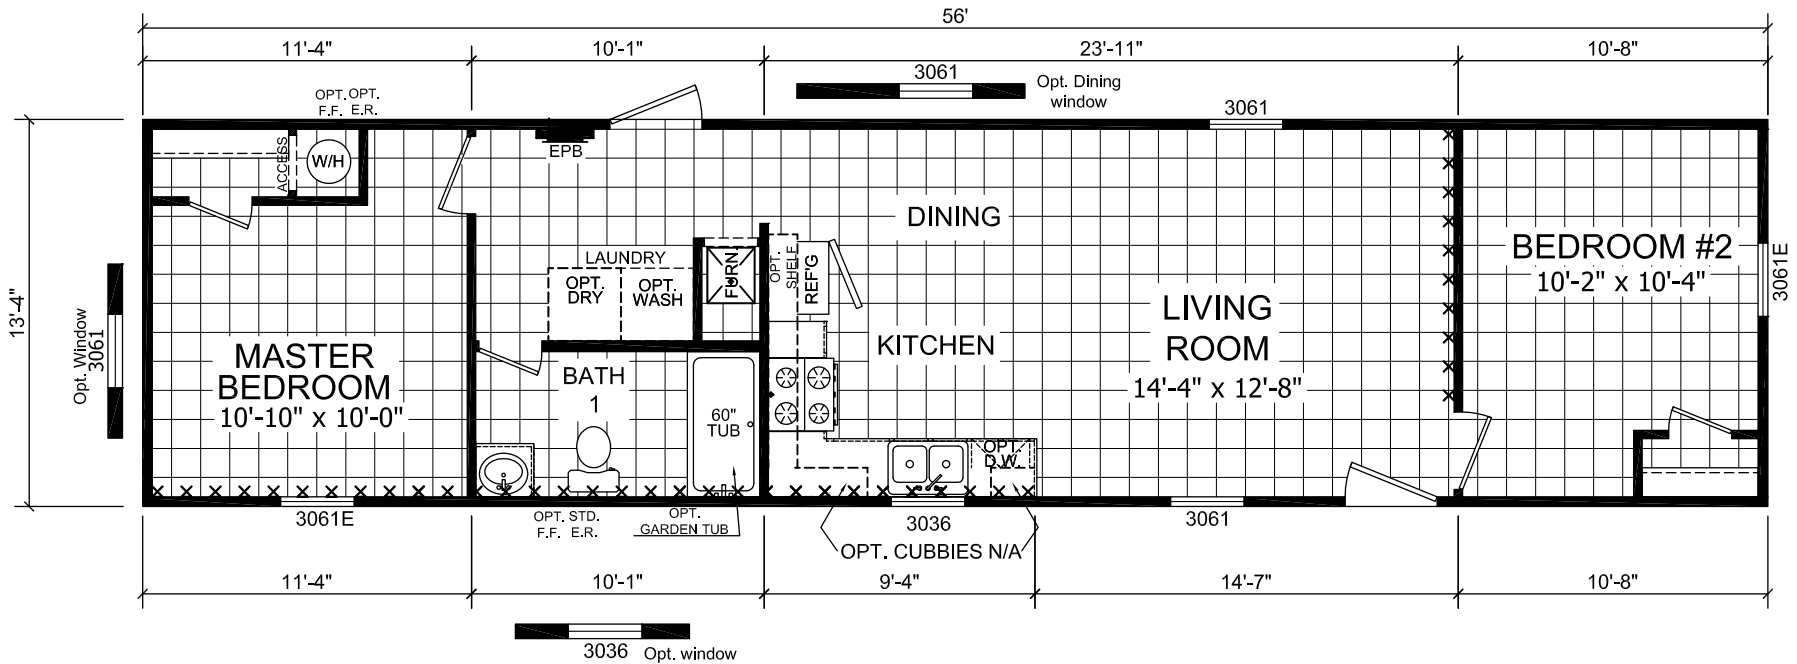

Cedar Ridge

Dutch Edge II Single Section Series

750 SQ. FT. (Approximate) 2 Bedroom, 1 Bath

Last Updated: 2-14-22

NO MORE THAN 2 OF THE OPTIONAL WINDOWS MAY BE OPTIONED.

FACTORY EXPO HOME CENTERS
6855 West 700 South
Topeka, IN 46571