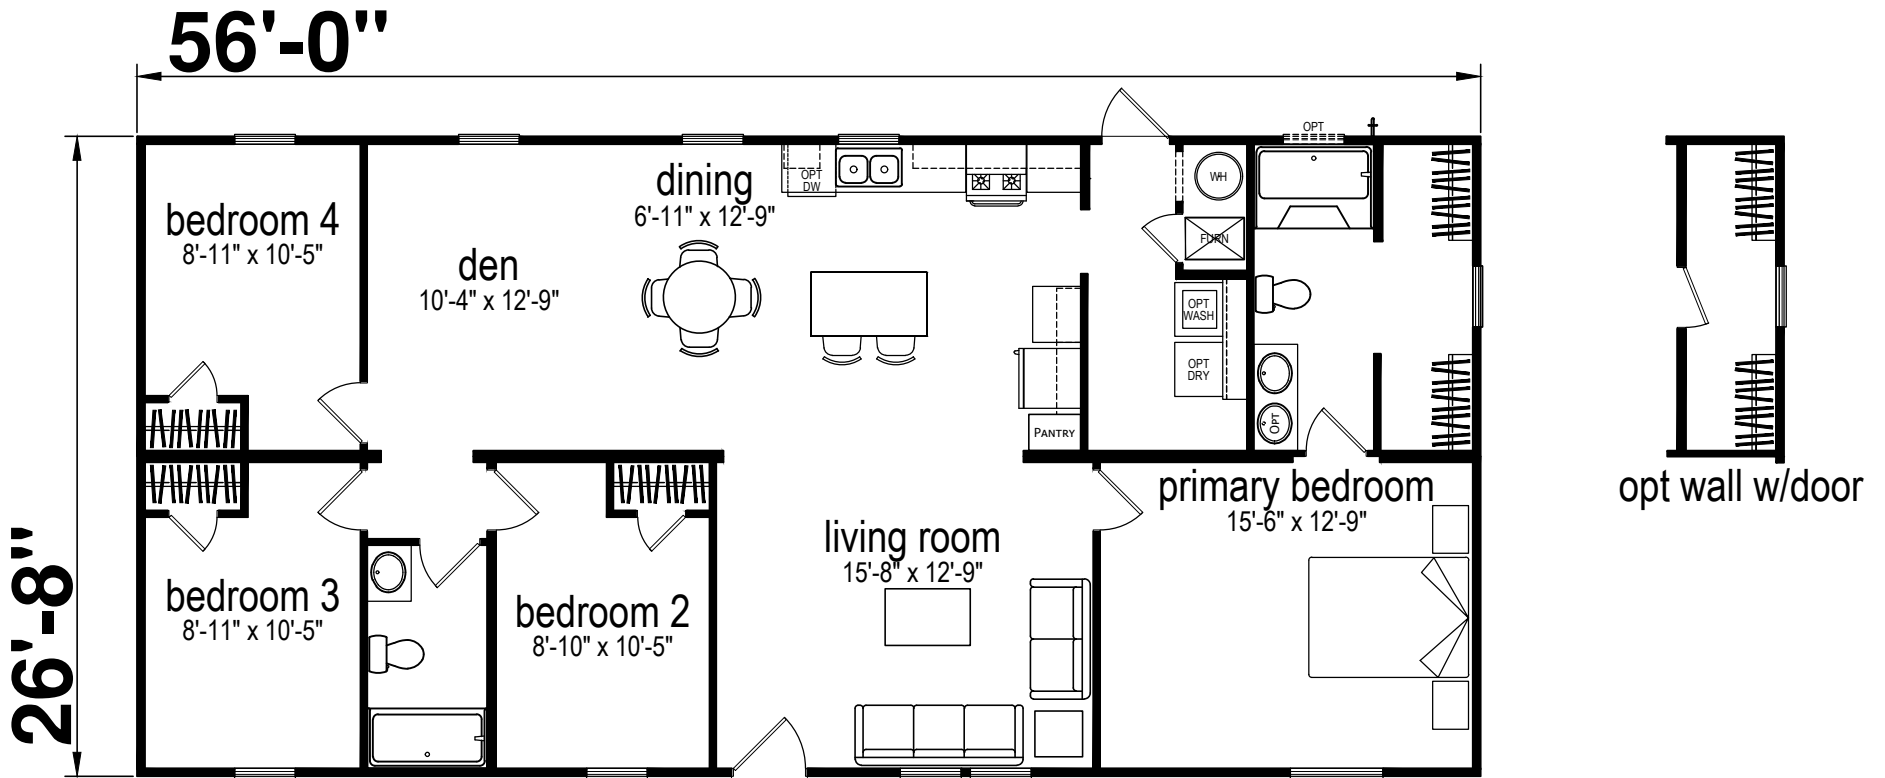

# Chrisney

Prime Series

1,493 SQ. FT. (Approximate) 4 Bedroom, 2 Bath

Last Updated: 12-9-24

**CHAMPION HOMES CENTER**  
6855 West 700 South  
Topeka, IN 46571

**FactoryDirectMobileHomes.com | 1-800-581-5380**