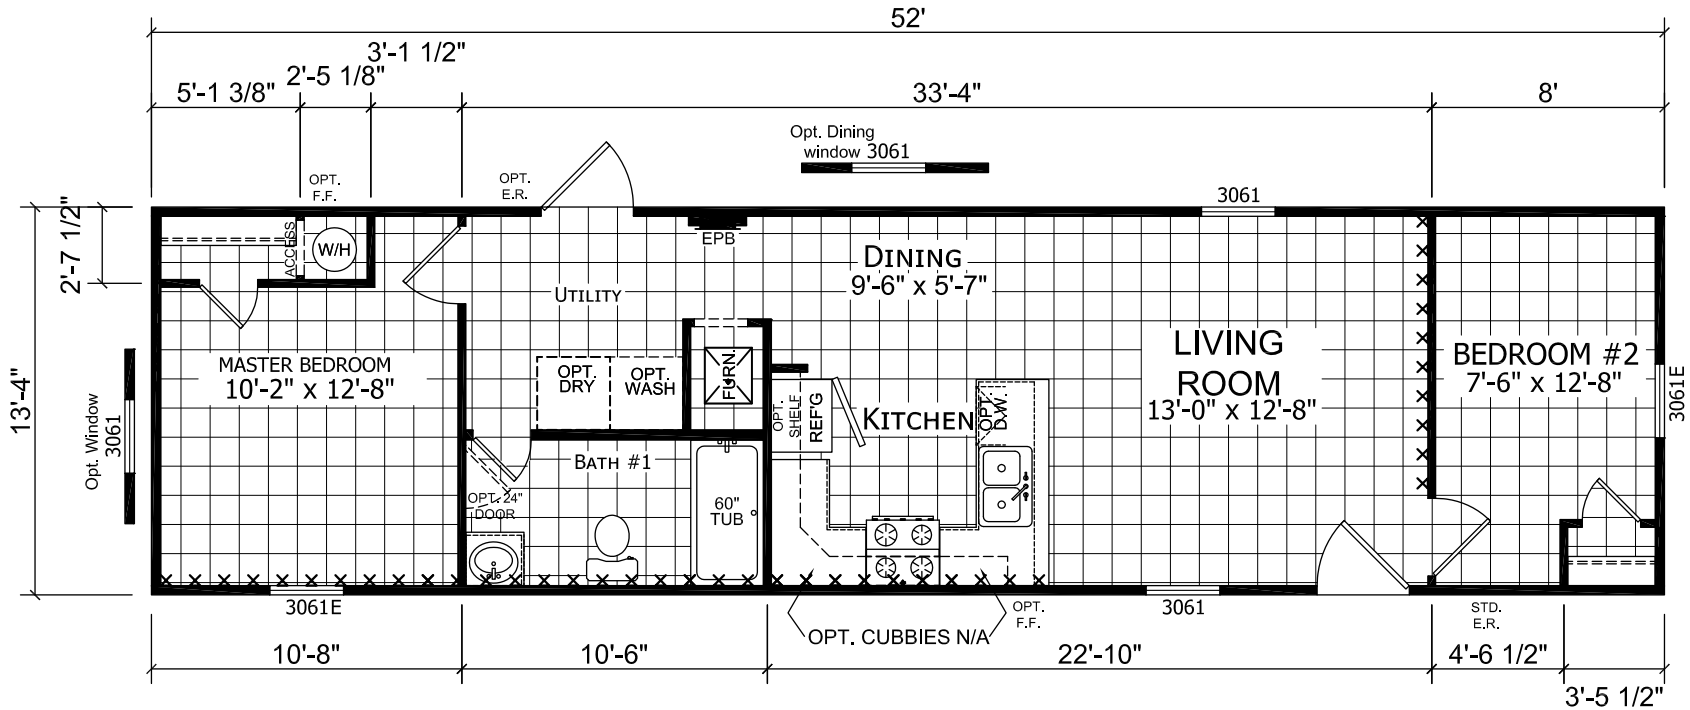

# Clearwater

Dutch Edge II Single Section Series

693 SQ. FT. (Approximate) 2 Bedroom, 1 Bath

Last Updated: 2-14-22

**FACTORY EXPO HOME CENTERS**  
6855 West 700 South  
Topeka, IN 46571

**FactoryDirectMobileHomes.com | 1-800-581-5380**