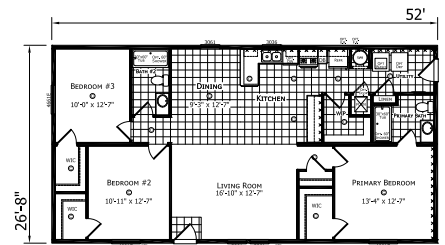

Coloma

Dutch Aspire - Multi-Section Series

1,387 SQ. FT. (Approximate) 3 Bedroom, 2 Bath

Last Updated: 2-8-24

FLOOR PLAN AVAILABE IN A FLIPPED VERSION.

CHAMPION HOMES CENTER
6855 West 700 South
Topeka, IN 46571