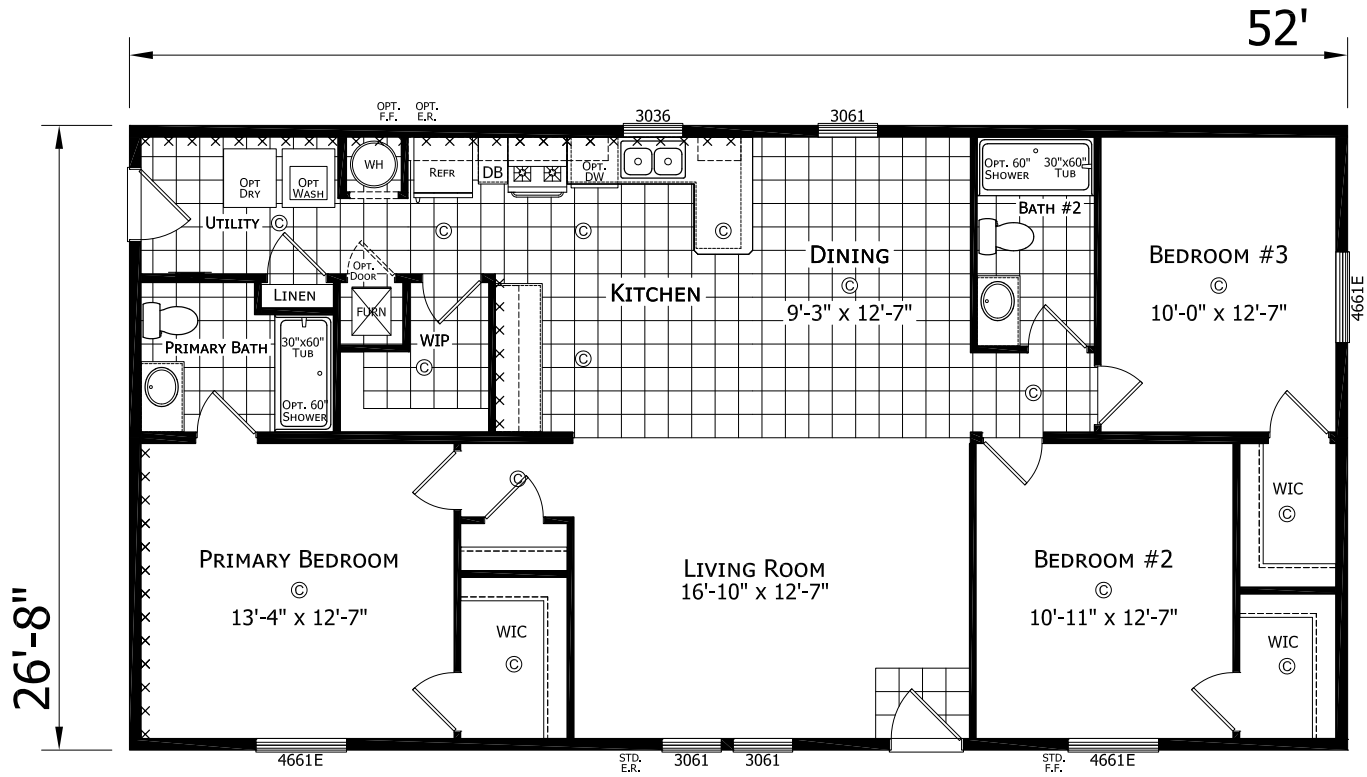

Coloma

Dutch Aspire - Multi-Section Series

1,387 SQ. FT. (Approximate) 3 Bedroom, 2 Bath

Last Updated: 2-8-24

FLOOR PLAN AVAILABE IN A FLIPPED VERSION.

CHAMPION HOMES CENTER
6855 West 700 South
Topeka, IN 46571